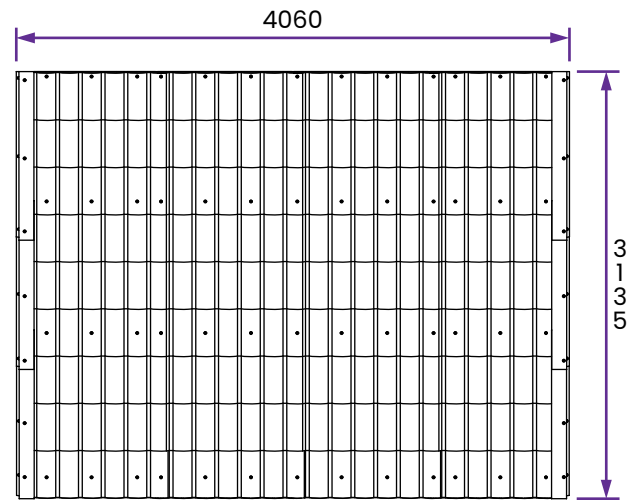

Addroom Garden Room Brick Effect W4.0m x D3.0m

Specification

- **Overall External Dimensions:** 4.06m x 3.13m (13' 3" x 10' 3")
- **External Width:** 4.01m (13' 3")
- **External Depth:** 3.01m (9' 10")
- **Internal Width:** 3.73m (12' 2")
- **Internal Depth:** 2.92m (9' 6")
- **Internal Area(m²):** 10.93m²
- **Ridge Height:** 2.99m (9' 9")
- **Internal Eaves Height:** 2.41m (7' 11")
- **Wall Thickness:** 140mm Insulated Panels Consisting of: 10mm WPC (Wood Polymer Composite) Outer Wall, PIR 25mm, 70mm Timber Frame, PIR 25mm and 10mm Fermacell

- **Floor Thickness:** 40mm Insulated Sandwich Panel
- **Floor Bearers:** Pressure Treated
- **Roof Thickness:** 40mm Insulated Sandwich Panel
- **PVCu Colour:** White as standard
- **Door Material:** Reinforced 5 Chamber PVCu Profile
- **Door Locking System:** 12 Point Locking System
- **Door Opening Size:** 1.34m x 1.85m (4' 4" x 6' 0")
- **Window Opening Size:** 0.93m x 0.61m (3' 0" x 2' 0")
- **Window Locking System:** Multi Point Espagnolettes
- **Glazing Material:** 28mm Double Glazed, Toughened Glass