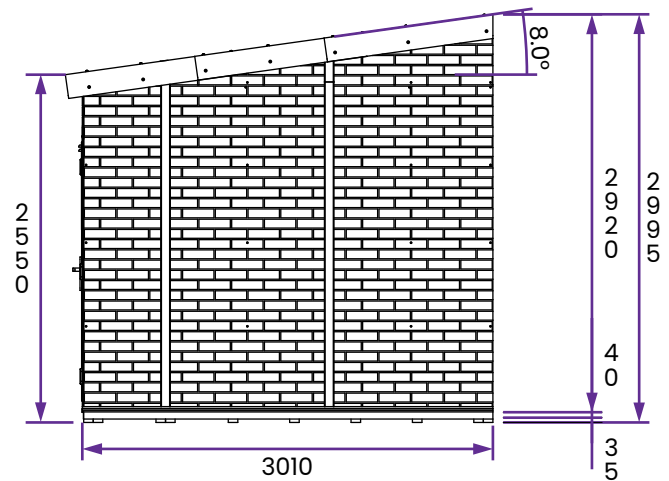

Addroom Garden Room Brick Effect W4.0m x D3.0m

Specification

- **Overall External Dimensions:** 4.06m x 3.13m (13' 3" x 10' 3")
- **External Width:** 4.01m (13' 3")
- **External Depth:** 3.01m (9' 10")
- **Internal Width:** 3.73m (12' 2")
- **Internal Depth:** 2.92m (9' 6")
- **Internal Area(m²):** 10.93m²
- **Ridge Height:** 2.99m (9' 9")
- **Internal Eaves Height:** 2.41m (7' 11")
- **Wall Thickness:** 140mm Insulated Panels Consisting of: 10mm WPC (Wood Polymer Composite) Outer Wall, PIR 25mm, 70mm Timber Frame, PIR 25mm and 10mm Fermacell

- **Floor Thickness:** 40mm Insulated Sandwich Panel
- **Floor Bearers:** Pressure Treated
- **Roof Thickness:** 40mm Insulated Sandwich Panel
- **PVCu Colour:** White as standard
- **Door Material:** Reinforced 5 Chamber PVCu Profile
- **Door Locking System:** 12 Point Locking System
- **Door Opening Size:** 1.34m x 1.85m (4' 4" x 6' 0")
- **Window Opening Size:** 0.93m x 0.61m (3' 0" x 2' 0")
- **Window Locking System:** Multi Point Espagnolettes
- **Glazing Material:** 28mm Double Glazed, Toughened Glass