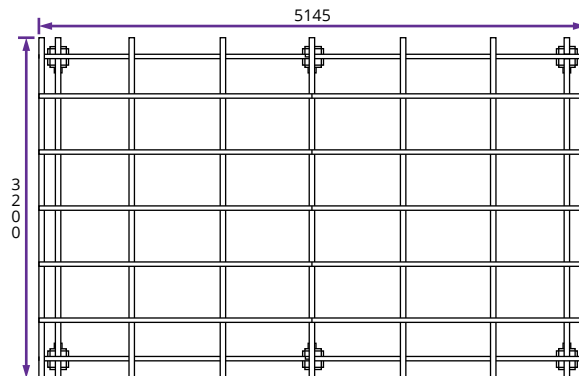

Artemis Wooden Gazebo W5.0m x D3.0m

Specification

- **Overall External Dimensions:** 5.14m x 3.20m (16' 10" x 10' 5")
- **External Width:** 4.97m (16' 3")
- **External Depth:** 3.03m (9' 11")
- **Ridge Height:** 2.35m (7' 8")
- **Timber:** Pressure Treated Spruce
- **Uprights:** 145mm x 145mm