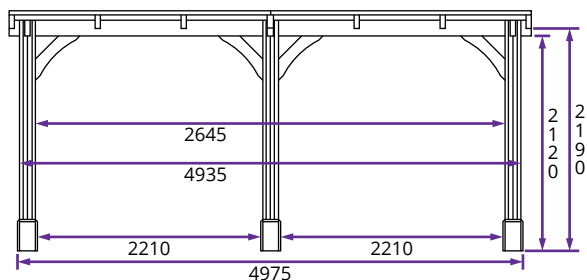

Artemis Wooden Gazebo W5.0m x D3.0m

Specification

- **Overall External Dimensions:** 5.14m x 3.20m (16' 10" x 10' 5")
- **External Width:** 4.97m (16' 3")
- **External Depth:** 3.03m (9' 11")
- **Ridge Height:** 2.35m (7' 8")
- **Timber:** Pressure Treated Spruce
- **Uprights:** 145mm x 145mm