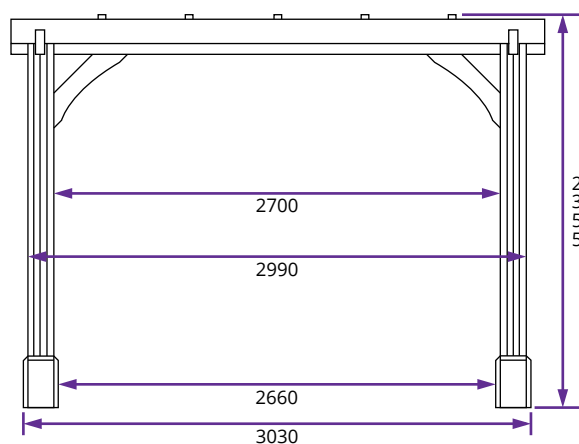

Artemis Wooden Gazebo W5.0m x D3.0m

Specification

- **Overall External Dimensions:** 5.14m x 3.20m (16' 10" x 10' 5")
- **External Width:** 4.97m (16' 3")
- **External Depth:** 3.03m (9' 11")
- **Ridge Height:** 2.35m (7' 8")
- **Timber:** Pressure Treated Spruce
- **Uprights:** 145mm x 145mm