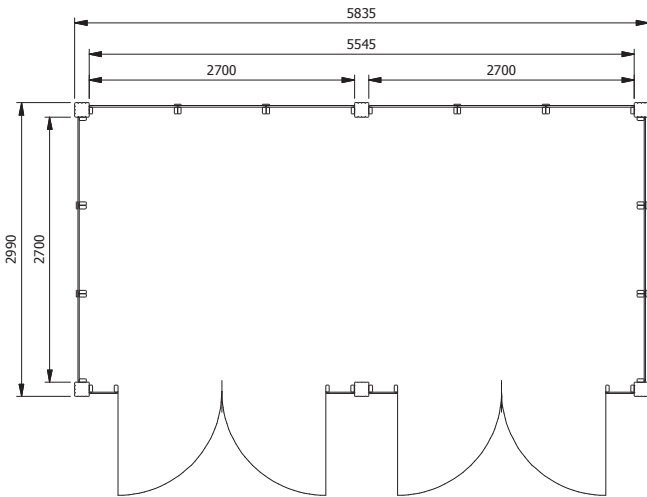

Atlas Double Garage - W6.0m x D3.2m

Everything you need for your
PERFECT
GARDEN

Atlas Double Garage W6.0m x D3.2m

DIMENSIONS:

External Width: 6.04m (19' 9")
External Depth: 3.20m (10' 5")
Ridge Height: 3.04m (9' 11")
Internal Eaves Height: 2.26m (7' 4")
Walkthrough Height: 2.06 (6' 9")

Internal Width: 5.54m (18' 2")
Internal Depth: 2.70m (8' 10")
Internal Area (m²): 14.9m²
Garage Door Opening Size: 1.99m x 2.06m (6' 6" x 6' 9")

FEATURES:

Wall Thickness: 15mm Tongue & Groove
Roof Options: 19mm Tongue & Groove
Door Style: Wooden Barn Door
Roof Covering Options: Felt or Shingles
Timber: Slow Grown Spruce

Number of Hinges: 3 Gate Hinges
2 Point Locking System
Strong Roof
Fully Pressure Treated