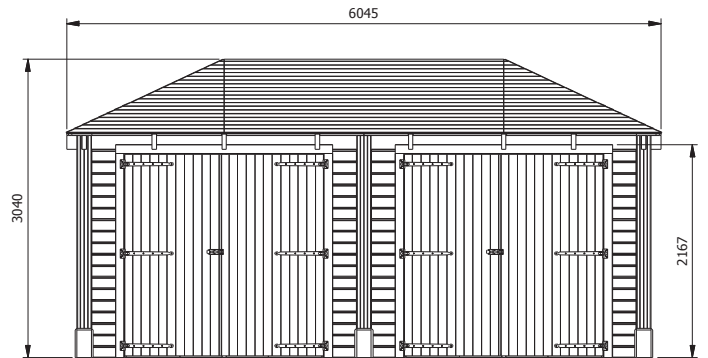

Atlas Double Garage - W6.0m x D3.2m

Everything you need for your
PERFECT
GARDEN

Atlas Double Garage W6.0m x D3.2m

DIMENSIONS:

External Width: 6.04m (19' 9")
External Depth: 3.20m (10' 5")
Ridge Height: 3.04m (9' 11")
Internal Eaves Height: 2.26m (7' 4")
Walkthrough Height: 2.06 (6' 9")

Internal Width: 5.54m (18' 2")
Internal Depth: 2.70m (8' 10")
Internal Area (m²): 14.9m²
Garage Door Opening Size: 1.99m x 2.06m (6' 6" x 6' 9")

FEATURES:

Wall Thickness: 15mm Tongue & Groove
Roof Options: 19mm Tongue & Groove
Door Style: Wooden Barn Door
Roof Covering Options: Felt or Shingles
Timber: Slow Grown Spruce

Number of Hinges: 3 Gate Hinges
2 Point Locking System
Strong Roof
Fully Pressure Treated