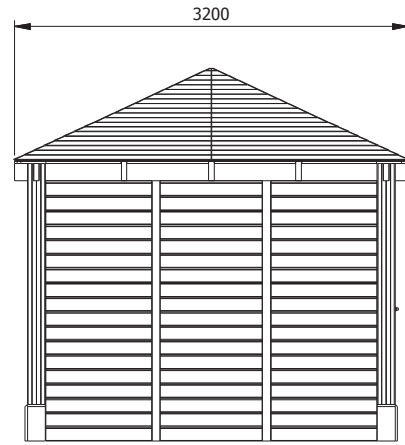

Atlas Double Garage - W6.0m x D3.2m

Everything you need for your
PERFECT
GARDEN

Atlas Double Garage W6.0m x D3.2m

DIMENSIONS:

External Width: 6.04m (19' 9")
External Depth: 3.20m (10' 5")
Ridge Height: 3.04m (9' 11")
Internal Eaves Height: 2.26m (7' 4")
Walkthrough Height: 2.06 (6' 9")

Internal Width: 5.54m (18' 2")
Internal Depth: 2.70m (8' 10")
Internal Area (m²): 14.9m²
Garage Door Opening Size: 1.99m x 2.06m (6' 6" x 6' 9")

FEATURES:

Wall Thickness: 15mm Tongue & Groove
Roof Options: 19mm Tongue & Groove
Door Style: Wooden Barn Door
Roof Covering Options: Felt or Shingles
Timber: Slow Grown Spruce

Number of Hinges: 3 Gate Hinges
2 Point Locking System
Strong Roof
Fully Pressure Treated