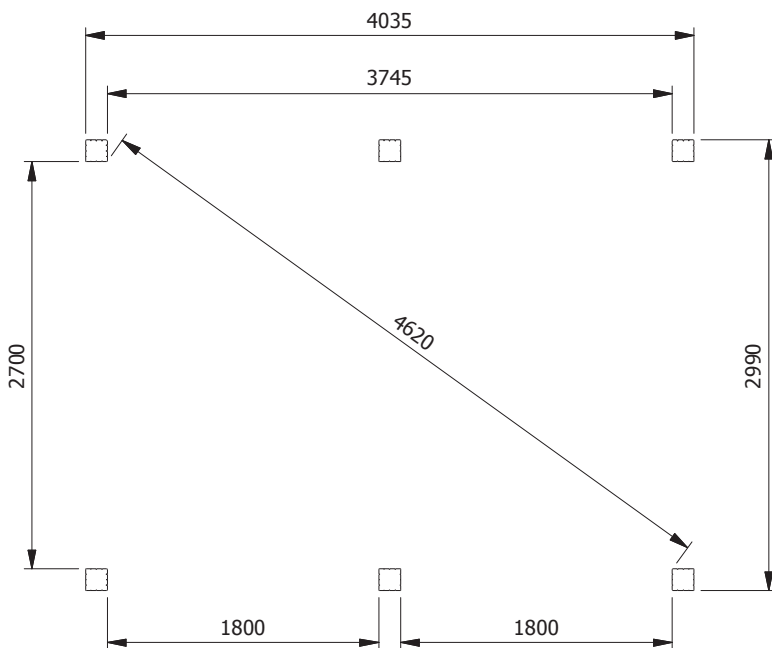

Atlas Gazebo **W4.2m x D3.2m**

Everything you need for your

**PERFECT
GARDEN**

Atlas Gazebo W4.2m x D3.2m

DIMENSIONS:

External width:	4.245m (13'10")
External depth:	3.2m (10'5")
Ridge height:	3.04m (9'11")
Internal eaves height:	2.26m (7'4")

Internal width:	3.7m (12'1")
Internal depth:	2.7m (8' 10")
Internal area (m2):	10.11m ²

FEATURES:

Roof covering options: None, felt or shingles

Roof material options: 19mm Tongue & Groove

All measurements given are approximate.