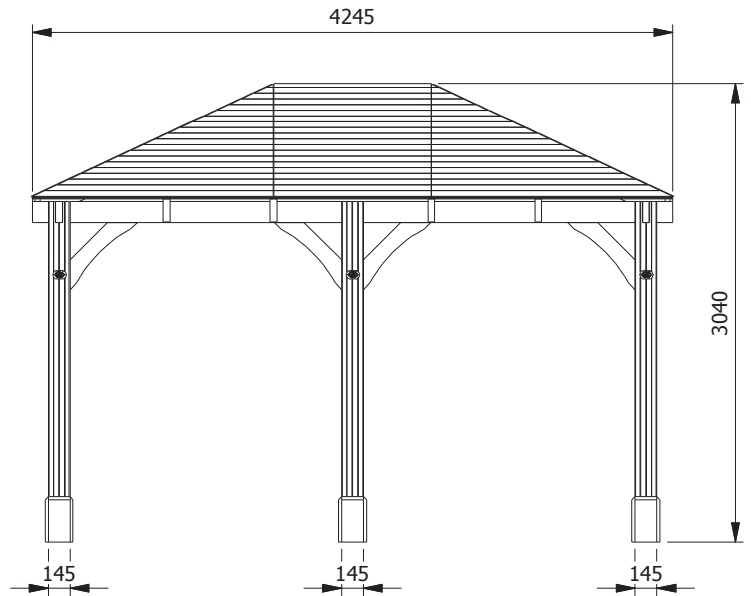

Atlas Gazebo **W4.2m x D3.2m**

Everything you need for your

**PERFECT
GARDEN**

Atlas Gazebo W4.2m x D3.2m

DIMENSIONS:

External width:	4.245m (13'10")
External depth:	3.2m (10'5")
Ridge height:	3.04m (9'11")
Internal eaves height:	2.26m (7'4")

Internal width:	3.7m (12'1")
Internal depth:	2.7m (8' 10")
Internal area (m2):	10.11m ²

FEATURES:

Roof covering options: None, felt or shingles

Roof material options: 19mm Tongue & Groove

All measurements given are approximate.