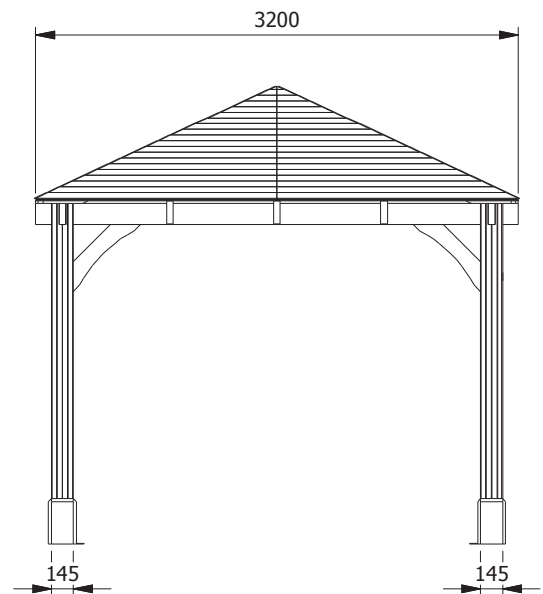

Atlas Gazebo **W4.2m x D3.2m**

Everything you need for your

**PERFECT
GARDEN**

Atlas Gazebo W4.2m x D3.2m

DIMENSIONS:

External width:	4.245m (13'10")
External depth:	3.2m (10'5")
Ridge height:	3.04m (9'11")
Internal eaves height:	2.26m (7'4")

Internal width:	3.7m (12'1")
Internal depth:	2.7m (8' 10")
Internal area (m2):	10.11m ²

FEATURES:

Roof covering options: None, felt or shingles

Roof material options: 19mm Tongue & Groove

All measurements given are approximate.