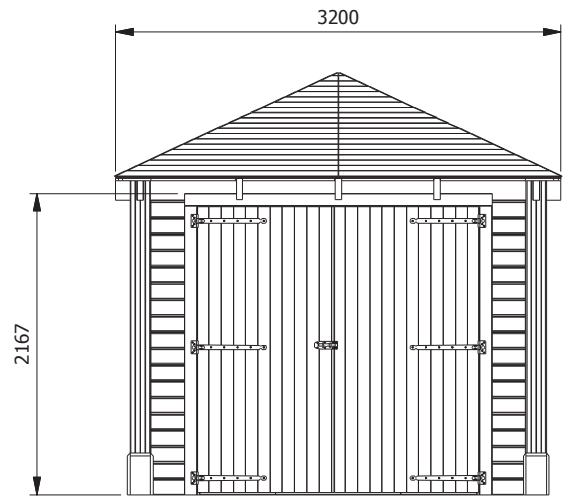

Atlas Single Garage - W3.2m x D3.2m

Everything you need for your

**PERFECT  
GARDEN**

# Atlas Single Garage W3.2m x D3.2m

## DIMENSIONS:

External Width: 3.20m (10' 5")  
External Depth: 3.20m (10' 5")  
Ridge Height: 3.04m (9' 11")  
Internal Eaves Height: 2.26m (7' 4")  
Walkthrough Height: 2.06m (6' 9")

Internal Width: 2.70m (8' 10")  
Internal Depth: 2.70m (8' 10")  
Internal Area (m<sup>2</sup>): 7.29m<sup>2</sup>  
Garage Door Opening Size: 1.99m x 2.06m (6' 6" x 6' 9")

## FEATURES:

Wall Thickness: 15mm Tongue & Groove  
Roof Options: 19mm Tongue & Groove  
Door Style: Wooden Barn Door  
Roof Covering Options: Felt or Shingles  
Timber: Slow Grown Spruce

Number of Hinges: 3 Gate Hinges  
2 Point Locking System  
Strong Roof  
Fully Pressure Treated