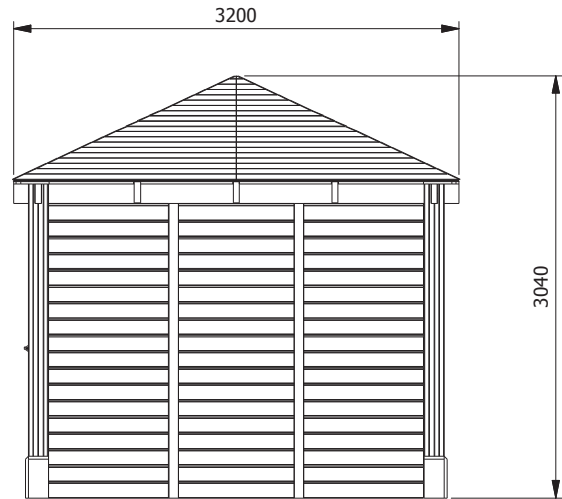

Atlas Single Garage - W3.2m x D3.2m

Everything you need for your

**PERFECT  
GARDEN**

# Atlas Single Garage W3.2m x D3.2m

## DIMENSIONS:

External Width: 3.20m (10' 5")  
External Depth: 3.20m (10' 5")  
Ridge Height: 3.04m (9' 11")  
Internal Eaves Height: 2.26m (7' 4")  
Walkthrough Height: 2.06m (6' 9")

Internal Width: 2.70m (8' 10")  
Internal Depth: 2.70m (8' 10")  
Internal Area (m<sup>2</sup>): 7.29m<sup>2</sup>  
Garage Door Opening Size: 1.99m x 2.06m (6' 6" x 6' 9")

## FEATURES:

Wall Thickness: 15mm Tongue & Groove  
Roof Options: 19mm Tongue & Groove  
Door Style: Wooden Barn Door  
Roof Covering Options: Felt or Shingles  
Timber: Slow Grown Spruce

Number of Hinges: 3 Gate Hinges  
2 Point Locking System  
Strong Roof  
Fully Pressure Treated