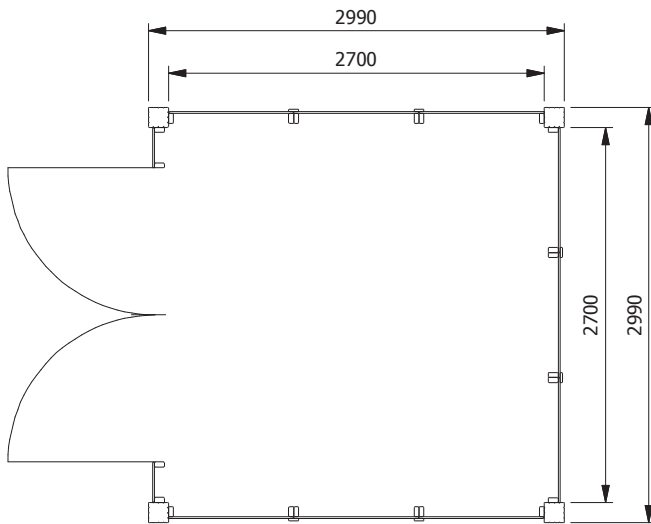

Atlas Single Garage - W3.2m x D3.2m

Everything you need for your

**PERFECT  
GARDEN**

# Atlas Single Garage W3.2m x D3.2m

## DIMENSIONS:

External Width: 3.20m (10' 5")  
External Depth: 3.20m (10' 5")  
Ridge Height: 3.04m (9' 11")  
Internal Eaves Height: 2.26m (7' 4")  
Walkthrough Height: 2.06m (6' 9")

Internal Width: 2.70m (8' 10")  
Internal Depth: 2.70m (8' 10")  
Internal Area (m<sup>2</sup>): 7.29m<sup>2</sup>  
Garage Door Opening Size: 1.99m x 2.06m (6' 6" x 6' 9")

## FEATURES:

Wall Thickness: 15mm Tongue & Groove  
Roof Options: 19mm Tongue & Groove  
Door Style: Wooden Barn Door  
Roof Covering Options: Felt or Shingles  
Timber: Slow Grown Spruce

Number of Hinges: 3 Gate Hinges  
2 Point Locking System  
Strong Roof  
Fully Pressure Treated