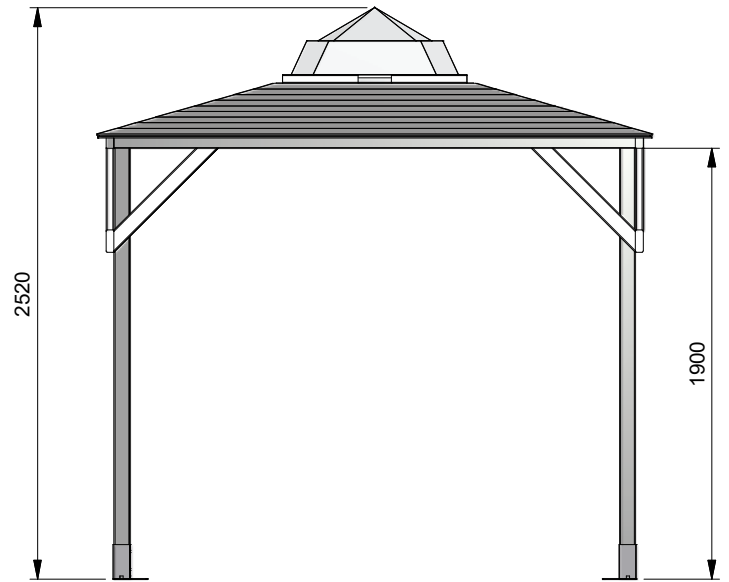

Erin Gazebo W2.5m x D2.5

Everything you need for your
PERFECT
GARDEN

Erin Gazebo

W2.5m x D2.5m

DIMENSIONS:

| | |
|-----------------------|--------------|
| External width | 2.50m (8'2") |
| External depth | 2.50m (8'2") |
| Overall Height | 2.52m (8'3") |
| Internal Eaves Height | 1.94m (6'4") |

FEATURES:

Timber Pressure Treated Spruce
Perspex Dome: 814mm x 814mm
Uprights: 70mm x 70mm

All measurements given are approximate.