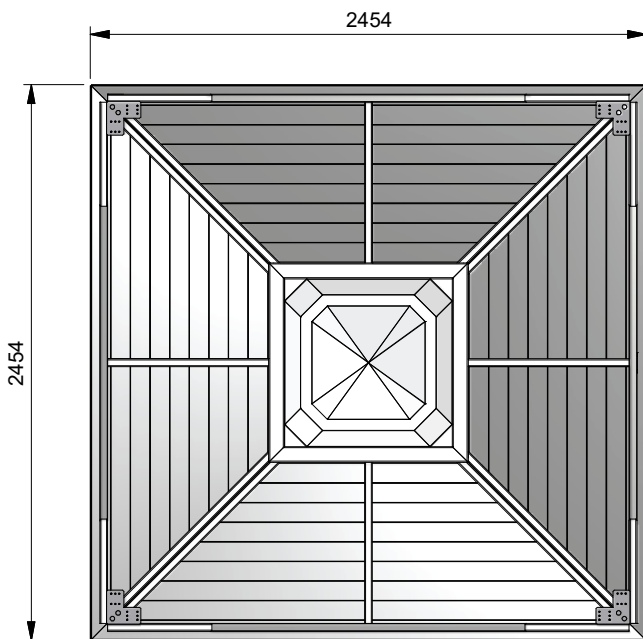

Erin Gazebo W2.5m x D2.5

Everything you need for your
PERFECT
GARDEN

Erin Gazebo

W2.5m x D2.5m

DIMENSIONS:

| | |
|-----------------------|--------------|
| External width | 2.50m (8'2") |
| External depth | 2.50m (8'2") |
| Overall Height | 2.52m (8'3") |
| Internal Eaves Height | 1.94m (6'4") |

FEATURES:

Timber Pressure Treated Spruce
Perspex Dome: 814mm x 814mm
Uprights: 70mm x 70mm

All measurements given are approximate.