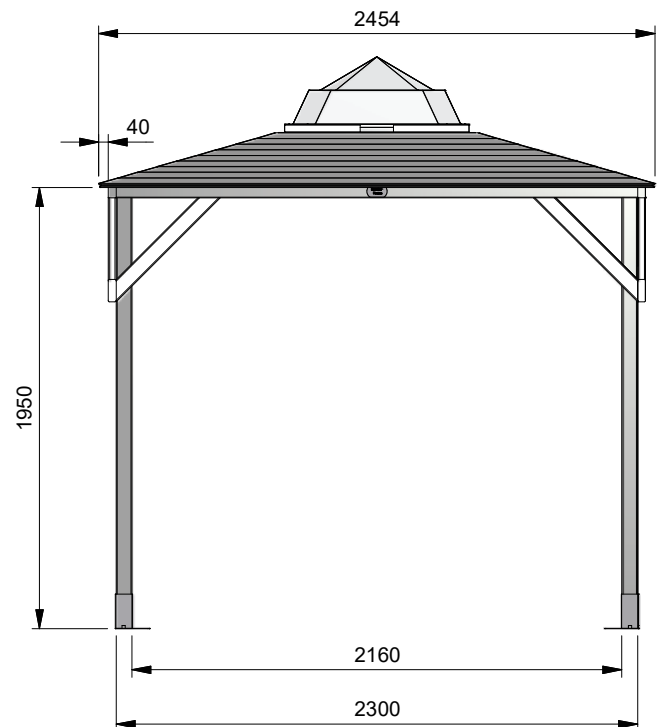

Erin Gazebo W2.5m x D2.5

Everything you need for your
PERFECT
GARDEN

Erin Gazebo

W2.5m x D2.5m

DIMENSIONS:

| | |
|-----------------------|--------------|
| External width | 2.50m (8'2") |
| External depth | 2.50m (8'2") |
| Overall Height | 2.52m (8'3") |
| Internal Eaves Height | 1.94m (6'4") |

FEATURES:

Timber Pressure Treated Spruce
Perspex Dome: 814mm x 814mm
Uprights: 70mm x 70mm

All measurements given are approximate.