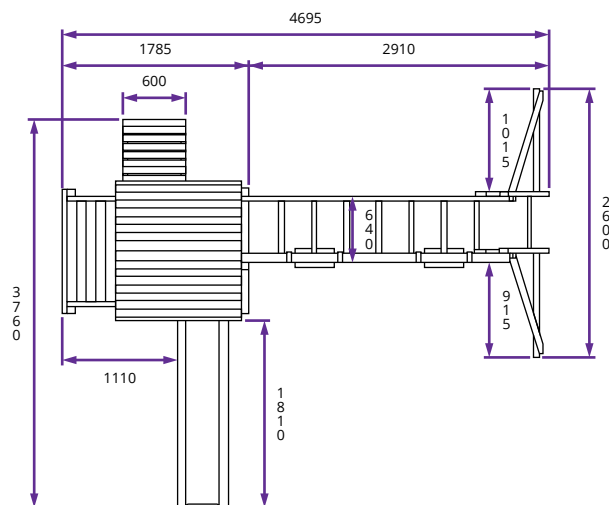

BalconyFort Searcher W4.7m x D3.8m

Specification

- **External Width:** 4.65m (15' 3")
- **External Depth:** 3.80m (12' 5")
- **Overall Height:** 2.80m (9' 2")
- **Platform Width:** 1.20m (3' 11")
- **Platform Depth:** 1.06m (3' 5")
- **Platform Height From Ground:** 1.20m (3' 11")
- **Number of Children:** 6 Maximum at one time
- **Number of Children on Platform:** 2 Maximum at one time
- **Weight of Children:** 50kg Maximum
- **Suitable Age Range:** 3 - 14 Years Old
- **Restrictions :** Monkey Bars and Swings must not be used at the same time
- **Main Timber:** 70mm x 70mm
- **Timber:** Pressure Treated
- **Independently Tested Safety Standard:** EN71
- **Safety Ground Anchors:** 6 included
- **Safety Ground Anchor Material:** Galvanised Steel
- **Safety Ground Anchor Length:** 530mm
- **Swings:** 2 Single Piece swings
- **Wrap Around Safety Swing Hooks:** 4
- **Slide Construction:** One Piece durable plastic
- **Climbing Wall:** Climbing Ladder
- **Monkey Bars:** Yes
- **Playhouse / Den:** Yes
- **Balcony:** Yes