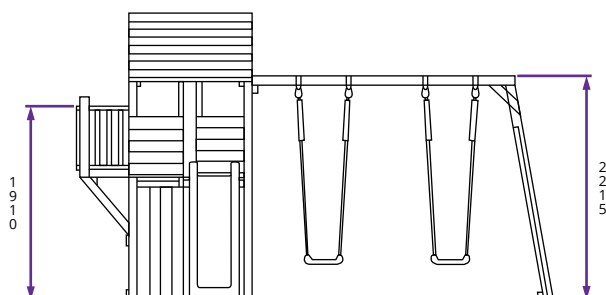

BalconyFort Searcher W4.7m x D3.8m

Specification

- **External Width:** 4.65m (15' 3")
- **External Depth:** 3.80m (12' 5")
- **Overall Height:** 2.80m (9' 2")
- **Platform Width:** 1.20m (3' 11")
- **Platform Depth:** 1.06m (3' 5")
- **Platform Height From Ground:** 1.20m (3' 11")
- **Number of Children:** 6 Maximum at one time
- **Number of Children on Platform:** 2 Maximum at one time
- **Weight of Children:** 50kg Maximum
- **Suitable Age Range:** 3 - 14 Years Old
- **Restrictions :** Monkey Bars and Swings must not be used at the same time
- **Main Timber:** 70mm x 70mm
- **Timber:** Pressure Treated
- **Independently Tested Safety Standard:** EN71
- **Safety Ground Anchors:** 6 included
- **Safety Ground Anchor Material:** Galvanised Steel
- **Safety Ground Anchor Length:** 530mm
- **Swings:** 2 Single Piece swings
- **Wrap Around Safety Swing Hooks:** 4
- **Slide Construction:** One Piece durable plastic
- **Climbing Wall:** Climbing Ladder
- **Monkey Bars:** Yes
- **Playhouse / Den:** Yes
- **Balcony:** Yes