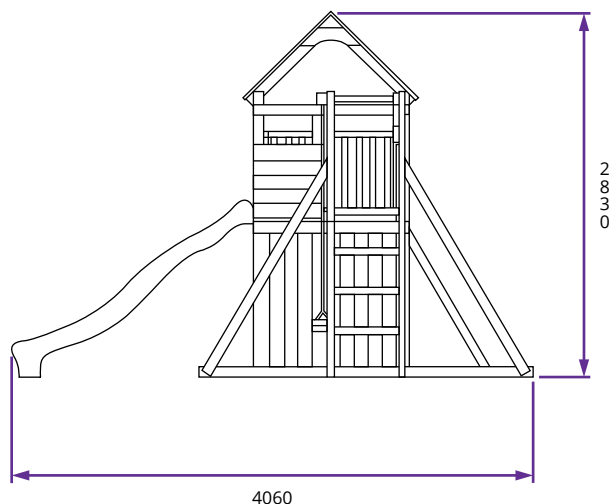

BalconyFort Searcher W4.7m x D3.8m

Specification

- **External Width:** 4.65m (15' 3")
- **External Depth:** 3.80m (12' 5")
- **Overall Height:** 2.80m (9' 2")
- **Platform Width:** 1.20m (3' 11")
- **Platform Depth:** 1.06m (3' 5")
- **Platform Height From Ground:** 1.20m (3' 11")
- **Number of Children:** 6 Maximum at one time
- **Number of Children on Platform:** 2 Maximum at one time
- **Weight of Children:** 50kg Maximum
- **Suitable Age Range:** 3 - 14 Years Old
- **Restrictions :** Monkey Bars and Swings must not be used at the same time
- **Main Timber:** 70mm x 70mm
- **Timber:** Pressure Treated
- **Independently Tested Safety Standard:** EN71
- **Safety Ground Anchors:** 6 included
- **Safety Ground Anchor Material:** Galvanised Steel
- **Safety Ground Anchor Length:** 530mm
- **Swings:** 2 Single Piece swings
- **Wrap Around Safety Swing Hooks:** 4
- **Slide Construction:** One Piece durable plastic
- **Climbing Wall:** Climbing Ladder
- **Monkey Bars:** Yes
- **Playhouse / Den:** Yes
- **Balcony:** Yes