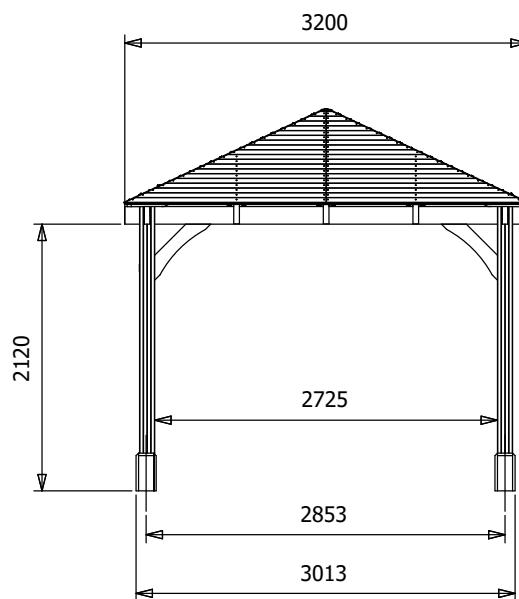

## Specification

- **Overall External Dimensions:** 6.06m x 3.22m (19' 10" x 10' 6")
- **External Width:** 6.04m (19' 9")
- **External Depth:** 3.04m (9' 11")
- **Internal Width (Post):** 5.57m (18' 3")
- **Internal Depth (Post):** 2.73m (8' 11")
- **Ridge Height:** 3.04m (9' 11")
- **Eaves Height:** 2.12m (6' 11")
- **Timber:** Spruce
- **Uprights:** 120mm x 120mm
- **Roof:** 19mm Tongue & Groove Boards
- **Roof Covering Options:** None, Felt or Shingles