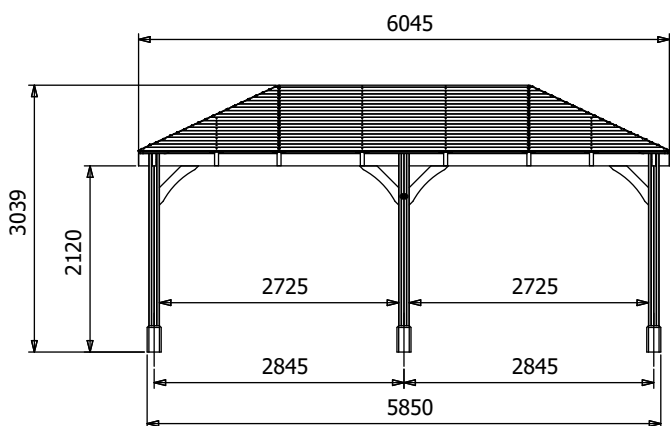

## Specification

- **Overall External Dimensions:** 6.06m x 3.22m (19' 10" x 10' 6")
- **External Width:** 6.04m (19' 9")
- **External Depth:** 3.04m (9' 11")
- **Internal Width (Post):** 5.57m (18' 3")
- **Internal Depth (Post):** 2.73m (8' 11")
- **Ridge Height:** 3.04m (9' 11")
- **Eaves Height:** 2.12m (6' 11")
- **Timber:** Spruce
- **Uprights:** 120mm x 120mm
- **Roof:** 19mm Tongue & Groove Boards
- **Roof Covering Options:** None, Felt or Shingles