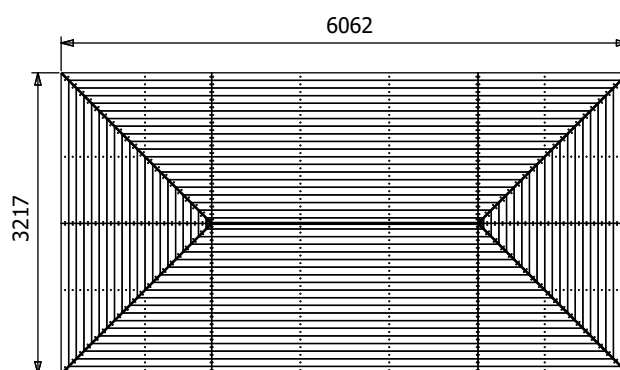

## Specification

- **Overall External Dimensions:** 6.06m x 3.22m (19' 10" x 10' 6")
- **External Width:** 6.04m (19' 9")
- **External Depth:** 3.04m (9' 11")
- **Internal Width (Post):** 5.57m (18' 3")
- **Internal Depth (Post):** 2.73m (8' 11")
- **Ridge Height:** 3.04m (9' 11")
- **Eaves Height:** 2.12m (6' 11")
- **Timber:** Spruce
- **Uprights:** 120mm x 120mm
- **Roof:** 19mm Tongue & Groove Boards
- **Roof Covering Options:** None, Felt or Shingles