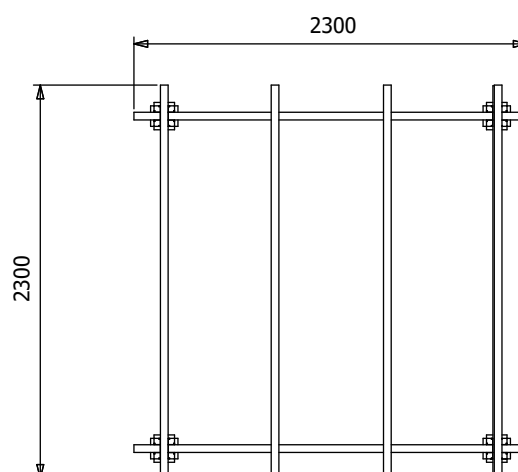

## Specification

- **Please Note:** All sizes quoted are nominal
- **Overall External Dimensions:** 2.30m x 2.30m (7' 6" x 7' 6")
- **External Width:** 2.13m (6' 11")
- **External Depth:** 2.13m (6' 11")
- **Ridge Height:** 2.33m (7' 7")
- **Timber:** Pressure Treated Spruce
- **Uprights:** 120mm x 120mm
- **Guarantee:** 10 Years on Pressure Treated Timber against Rot and Insect Infestation