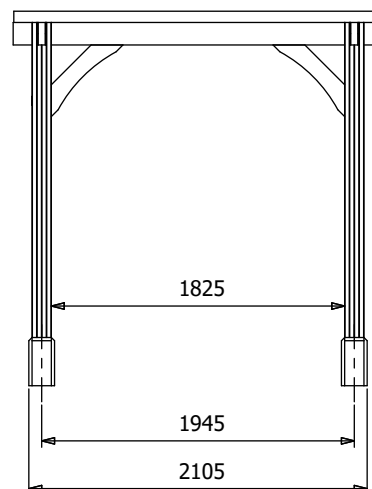

## Specification

- **Please Note:** All sizes quoted are nominal
- **Overall External Dimensions:** 2.30m x 2.30m (7' 6" x 7' 6")
- **External Width:** 2.13m (6' 11")
- **External Depth:** 2.13m (6' 11")
- **Ridge Height:** 2.33m (7' 7")
- **Timber:** Pressure Treated Spruce
- **Uprights:** 120mm x 120mm
- **Guarantee:** 10 Years on Pressure Treated Timber against Rot and Insect Infestation