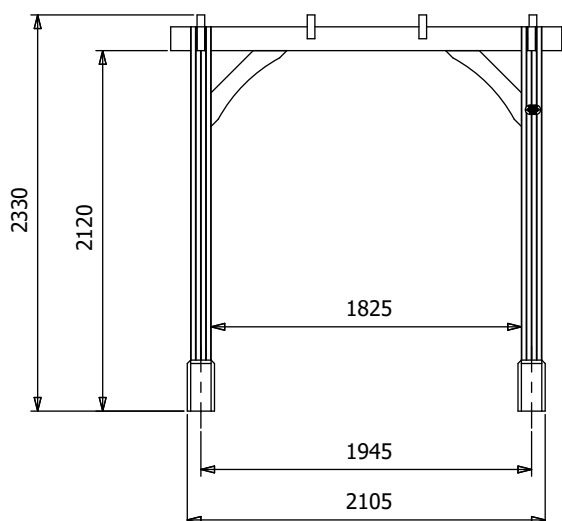

## Specification

- **Please Note:** All sizes quoted are nominal
- **Overall External Dimensions:** 2.30m x 2.30m (7' 6" x 7' 6")
- **External Width:** 2.13m (6' 11")
- **External Depth:** 2.13m (6' 11")
- **Ridge Height:** 2.33m (7' 7")
- **Timber:** Pressure Treated Spruce
- **Uprights:** 120mm x 120mm
- **Guarantee:** 10 Years on Pressure Treated Timber against Rot and Insect Infestation