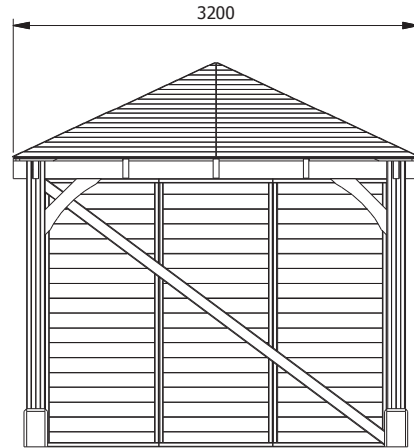

Hercules Single Carport - W3.2m x D6.04m

Everything you need for your
PERFECT
GARDEN

Hercules Single Carport W3.2m x D6.04m

DIMENSIONS:

External Width: 3.20m (10' 5")
External Depth: 6.04m (19' 9")
Ridge Height: 3.04m (9' 11")
Internal Eaves Height: 2.26m (7' 4")

Internal Width: 2.70m (8' 10")
Internal Depth: 5.54m (18' 2")
Internal Area (m²): 14.97m²

FEATURES:

Wall Thickness: 15mm Tongue & Groove
Roof Options: 19mm Tongue & Groove
Roof Covering Options: None, Felt or Shingles
Timber: Slow Grown Spruce

Fully Pressure Treated
Strong Roof