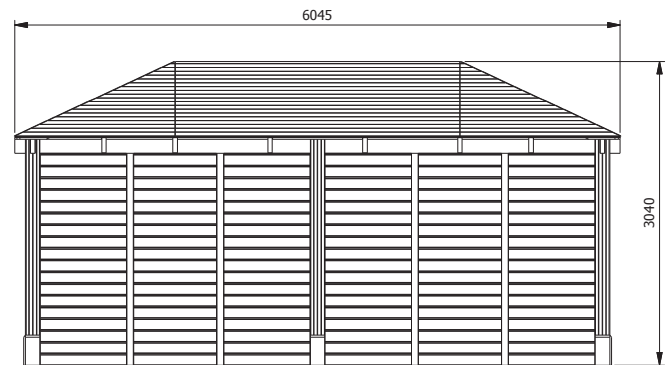

Hercules Single Carport - W3.2m x D6.04m

Everything you need for your
PERFECT
GARDEN

Hercules Single Carport W3.2m x D6.04m

DIMENSIONS:

External Width: 3.20m (10' 5")
External Depth: 6.04m (19' 9")
Ridge Height: 3.04m (9' 11")
Internal Eaves Height: 2.26m (7' 4")

Internal Width: 2.70m (8' 10")
Internal Depth: 5.54m (18' 2")
Internal Area (m²): 14.97m²

FEATURES:

Wall Thickness: 15mm Tongue & Groove
Roof Options: 19mm Tongue & Groove
Roof Covering Options: None, Felt or Shingles
Timber: Slow Grown Spruce

Fully Pressure Treated
Strong Roof