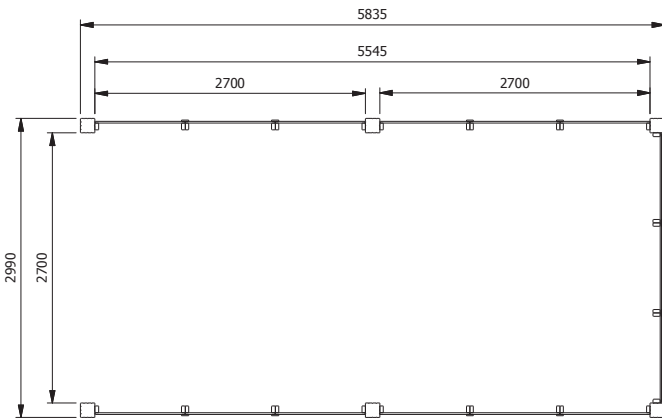

Hercules Single Carport - W3.2m x D6.04m

Everything you need for your
PERFECT
GARDEN

Hercules Single Carport W3.2m x D6.04m

DIMENSIONS:

External Width: 3.20m (10' 5")
External Depth: 6.04m (19' 9")
Ridge Height: 3.04m (9' 11")
Internal Eaves Height: 2.26m (7' 4")

Internal Width: 2.70m (8' 10")
Internal Depth: 5.54m (18' 2")
Internal Area (m²): 14.97m²

FEATURES:

Wall Thickness: 15mm Tongue & Groove
Roof Options: 19mm Tongue & Groove
Roof Covering Options: None, Felt or Shingles
Timber: Slow Grown Spruce