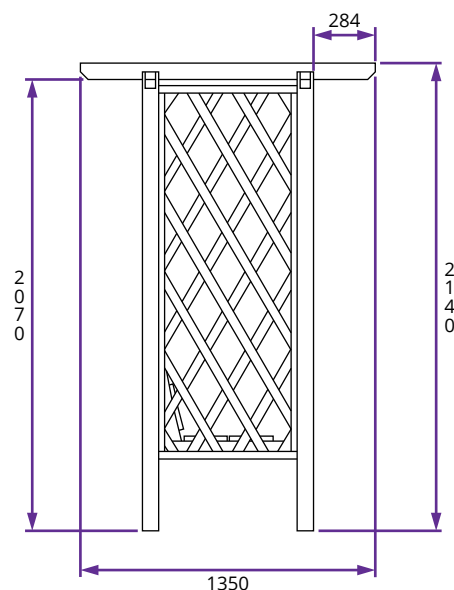

Jasmine Pergola with Seat W1.80m x D1.35m

Specification

- **Overall External Dimensions:** 1.80m x 1.35m (5' 10" x 4' 5")
- **External Width:** 1.80m (5' 10")
- **External Depth:** 1.35m (4' 5")
- **Ridge Height:** 2.14m (7' 0")
- **Bench Height:** 430mm from the ground
- **Bench Dimensions:** 1310mm x 640mm
- **Timber:** Pressure Treated Spruce
- **Trellis Panel:** 2
- **Freestanding:** Designed to support itself