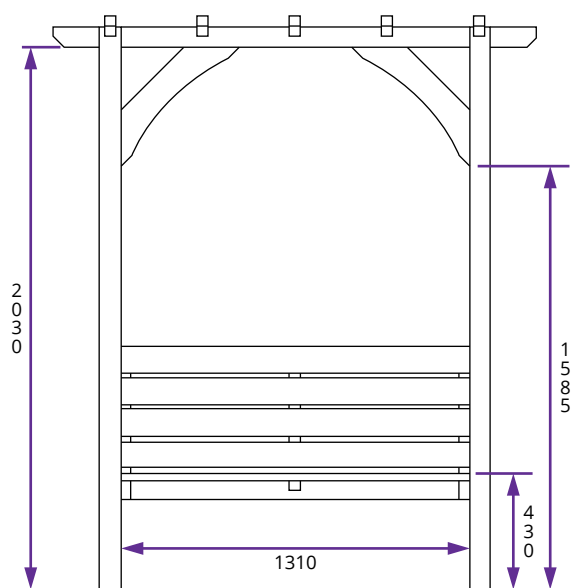

Jasmine Pergola with Seat W1.80m x D1.35m

Specification

- **Overall External Dimensions:** 1.80m x 1.35m (5' 10" x 4' 5")
- **External Width:** 1.80m (5' 10")
- **External Depth:** 1.35m (4' 5")
- **Ridge Height:** 2.14m (7' 0")
- **Bench Height:** 430mm from the ground
- **Bench Dimensions:** 1310mm x 640mm
- **Timber:** Pressure Treated Spruce
- **Trellis Panel:** 2
- **Freestanding:** Designed to support itself