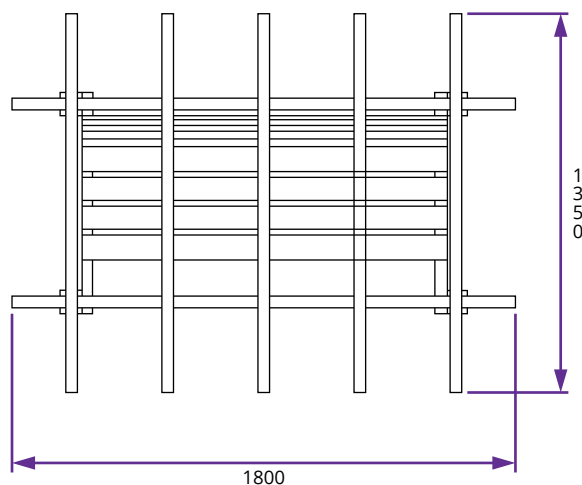

Jasmine Pergola with Seat W1.80m x D1.35m

Specification

- **Overall External Dimensions:** 1.80m x 1.35m (5' 10" x 4' 5")
- **External Width:** 1.80m (5' 10")
- **External Depth:** 1.35m (4' 5")
- **Ridge Height:** 2.14m (7' 0")
- **Bench Height:** 430mm from the ground
- **Bench Dimensions:** 1310mm x 640mm
- **Timber:** Pressure Treated Spruce
- **Trellis Panel:** 2
- **Freestanding:** Designed to support itself