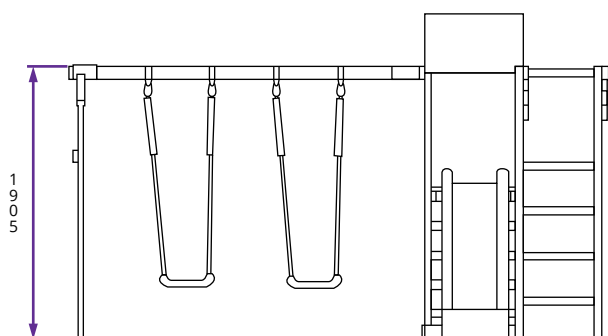

# JuniorFort Monkey W3.8m x D2.9m

## Specification

- **External Width:** 3.75m (12' 3")
- **External Depth:** 2.85m (9' 4")
- **Overall Height:** 2.25m (7' 4")
- **Platform Width:** 0.60m (1' 11")
- **Platform Depth:** 0.60m (1' 11")
- **Platform Height From Ground:** 1.05m (3' 5")
- **Number of Children:** 4 Maximum at one time
- **Number of Children on Platform:** 1 Maximum at one time
- **Weight of Children:** 50kg Maximum
- **Suitable Age Range:** 3 - 10 Years Old
- **Main Timber:** 70mm x 35mm
- **Timber:** Pressure Treated
- **Independently Tested Safety Standard:** EN71
- **Safety Ground Anchors:** 4 included
- **Safety Ground Anchor Material:** Galvanised Steel
- **Safety Ground Anchor Length:** 530mm
- **Swings:** 2 Single Piece swings
- **Wrap Around Safety Swing Hooks:** 4
- **Slide Construction:** One Piece durable plastic
- **Climbing Wall:** Climbing Ladder
- **Monkey Bars:** Yes
- **Screws and Fixings:** Included