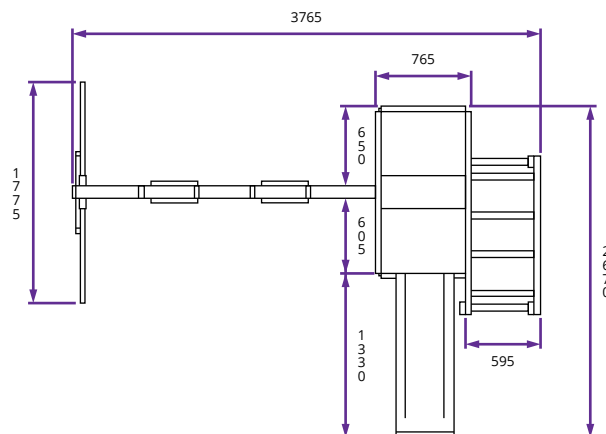

# JuniorFort Monkey W3.8m x D2.9m

## Specification

- **External Width:** 3.75m (12' 3")
- **External Depth:** 2.85m (9' 4")
- **Overall Height:** 2.25m (7' 4")
- **Platform Width:** 0.60m (1' 11")
- **Platform Depth:** 0.60m (1' 11")
- **Platform Height From Ground:** 1.05m (3' 5")
- **Number of Children:** 4 Maximum at one time
- **Number of Children on Platform:** 1 Maximum at one time
- **Weight of Children:** 50kg Maximum
- **Suitable Age Range:** 3 - 10 Years Old
- **Main Timber:** 70mm x 35mm
- **Timber:** Pressure Treated
- **Independently Tested Safety Standard:** EN71
- **Safety Ground Anchors:** 4 included
- **Safety Ground Anchor Material:** Galvanised Steel
- **Safety Ground Anchor Length:** 530mm
- **Swings:** 2 Single Piece swings
- **Wrap Around Safety Swing Hooks:** 4
- **Slide Construction:** One Piece durable plastic
- **Climbing Wall:** Climbing Ladder
- **Monkey Bars:** Yes
- **Screws and Fixings:** Included