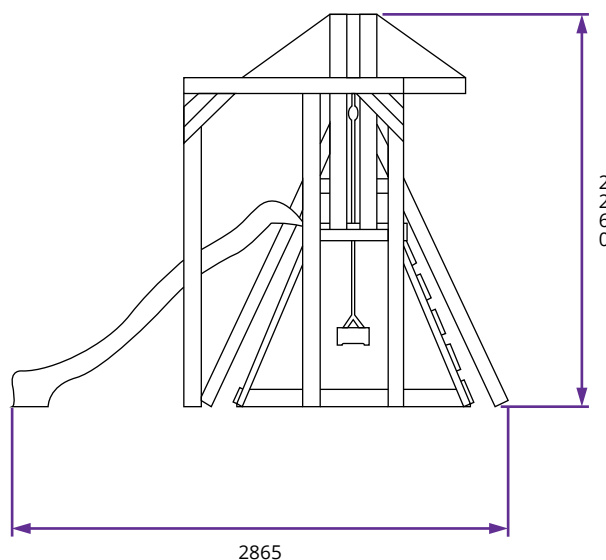

# JuniorFort Monkey W3.8m x D2.9m

## Specification

- **External Width:** 3.75m (12' 3")
- **External Depth:** 2.85m (9' 4")
- **Overall Height:** 2.25m (7' 4")
- **Platform Width:** 0.60m (1' 11")
- **Platform Depth:** 0.60m (1' 11")
- **Platform Height From Ground:** 1.05m (3' 5")
- **Number of Children:** 4 Maximum at one time
- **Number of Children on Platform:** 1 Maximum at one time
- **Weight of Children:** 50kg Maximum
- **Suitable Age Range:** 3 - 10 Years Old
- **Main Timber:** 70mm x 35mm
- **Timber:** Pressure Treated
- **Independently Tested Safety Standard:** EN71
- **Safety Ground Anchors:** 4 included
- **Safety Ground Anchor Material:** Galvanised Steel
- **Safety Ground Anchor Length:** 530mm
- **Swings:** 2 Single Piece swings
- **Wrap Around Safety Swing Hooks:** 4
- **Slide Construction:** One Piece durable plastic
- **Climbing Wall:** Climbing Ladder
- **Monkey Bars:** Yes
- **Screws and Fixings:** Included