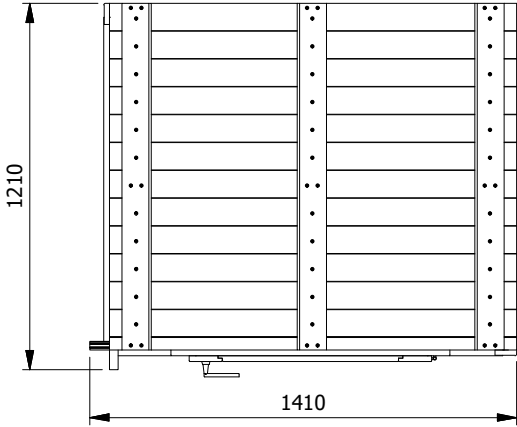

TOILET CUBICLE

(28mm Thick Wall Logs)

PLAN

SIDE ELEVATION

FRONT ELEVATION

 <p>Dunster House Ltd. Caxton Road Bedford MK41 0LF tel 01234 272445 Fax 01234 272588 www.dunsterhouse.co.uk</p>	<p>DRAWING TITLE</p> <p>Toilet Cubicle 28mm Thick Wall Logs</p>				
	<p>Sheet 1</p>				
 	<p>IF IN DOUBT, PLEASE ASK.</p>	<p>SCALE</p> <p>1:25</p>	<p>DATE</p> <p>28-Feb-18</p>	<p>DRAWN</p> <p>SarahC-L</p>	<p>DRAWING No</p>
					<p>REV</p>