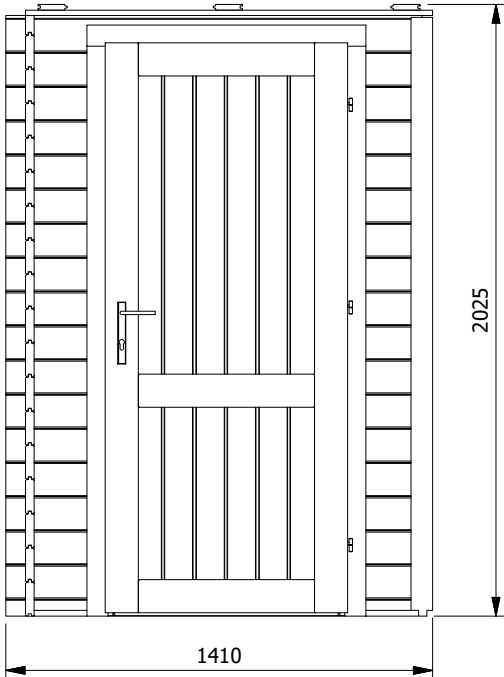

TOILET CUBICLE

(28mm Thick Wall Logs)

PLAN

SIDE ELEVATION

FRONT ELEVATION

 <p>Dunster House Ltd. Caxton Road Bedford MK41 0LF tel 01234 272445 Fax 01234 272588 www.dunsterhouse.co.uk</p>	<p>DRAWING TITLE</p> <p>Toilet Cubicle 28mm Thick Wall Logs</p>				
	<p>Sheet 1</p>				
 	<p>IF IN DOUBT, PLEASE ASK.</p>	<p>SCALE</p> <p>1:25</p>	<p>DATE</p> <p>28-Feb-18</p>	<p>DRAWN</p> <p>SarahC-L</p>	<p>DRAWING No</p>
					<p>REV</p>