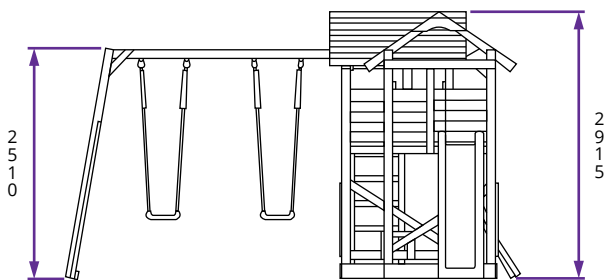

# MegaFort Mountain W7.1m x D4.9m

## Specification

- **External Width:** 7.13m (23' 4")
- **External Depth:** 4.92m (16' 1")
- **Overall Height:** 2.91m (9' 6")
- **Platform Width:** 1.06m (3' 5")
- **Platform Depth:** 1.20m (3' 11")
- **Platform Height From Ground:** 1.45m (4' 9")
- **Number of Children:** 10 Maximum at one time
- **Number of Children on Platform:** 2 Maximum at one time
- **Weight of Children:** 50kg Maximum
- **Suitable Age Range:** 3 - 14 Years Old
- **Main Timber:** 70mm x 70mm
- **Timber:** Pressure Treated
- **Independently Tested Safety Standard:** EN71
- **Safety Ground Anchors:** 8 included
- **Safety Ground Anchor Material:** Galvanised Steel
- **Safety Ground Anchor Length:** 530mm
- **Swings:** 2 Single Piece swings
- **Wrap Around Safety Swing Hooks:** 4
- **Slide Construction:** One Piece durable plastic
- **Climbing Wall:** Climbing Ladder
- **Monkey Bars:** Yes
- **Picnic Table:** Yes
- **Climbing Wall:** Wavy Climbing Wall
- **Climbing Wall:** Climbing Ladder
- **Bridge Link:** Yes