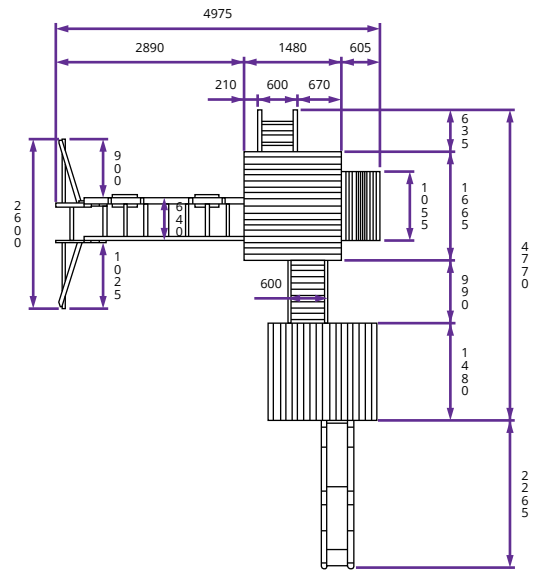

# MegaFort Mountain W7.1m x D4.9m

## Specification

- **External Width:** 7.13m (23' 4")
- **External Depth:** 4.92m (16' 1")
- **Overall Height:** 2.91m (9' 6")
- **Platform Width:** 1.06m (3' 5")
- **Platform Depth:** 1.20m (3' 11")
- **Platform Height From Ground:** 1.45m (4' 9")
- **Number of Children:** 10 Maximum at one time
- **Number of Children on Platform:** 2 Maximum at one time
- **Weight of Children:** 50kg Maximum
- **Suitable Age Range:** 3 - 14 Years Old
- **Main Timber:** 70mm x 70mm
- **Timber:** Pressure Treated
- **Independently Tested Safety Standard:** EN71
- **Safety Ground Anchors:** 8 included
- **Safety Ground Anchor Material:** Galvanised Steel
- **Safety Ground Anchor Length:** 530mm
- **Swings:** 2 Single Piece swings
- **Wrap Around Safety Swing Hooks:** 4
- **Slide Construction:** One Piece durable plastic
- **Climbing Wall:** Climbing Ladder
- **Monkey Bars:** Yes
- **Picnic Table:** Yes
- **Climbing Wall:** Wavy Climbing Wall
- **Climbing Wall:** Climbing Ladder
- **Bridge Link:** Yes