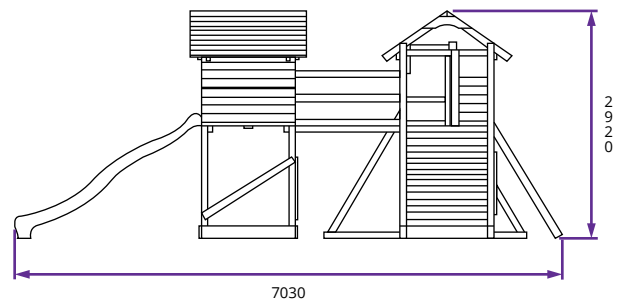

# MegaFort Mountain W7.1m x D4.9m

## Specification

- **External Width:** 7.13m (23' 4")
- **External Depth:** 4.92m (16' 1")
- **Overall Height:** 2.91m (9' 6")
- **Platform Width:** 1.06m (3' 5")
- **Platform Depth:** 1.20m (3' 11")
- **Platform Height From Ground:** 1.45m (4' 9")
- **Number of Children:** 10 Maximum at one time
- **Number of Children on Platform:** 2 Maximum at one time
- **Weight of Children:** 50kg Maximum
- **Suitable Age Range:** 3 - 14 Years Old
- **Main Timber:** 70mm x 70mm
- **Timber:** Pressure Treated
- **Independently Tested Safety Standard:** EN71
- **Safety Ground Anchors:** 8 included
- **Safety Ground Anchor Material:** Galvanised Steel
- **Safety Ground Anchor Length:** 530mm
- **Swings:** 2 Single Piece swings
- **Wrap Around Safety Swing Hooks:** 4
- **Slide Construction:** One Piece durable plastic
- **Climbing Wall:** Climbing Ladder
- **Monkey Bars:** Yes
- **Picnic Table:** Yes
- **Climbing Wall:** Wavy Climbing Wall
- **Climbing Wall:** Climbing Ladder
- **Bridge Link:** Yes