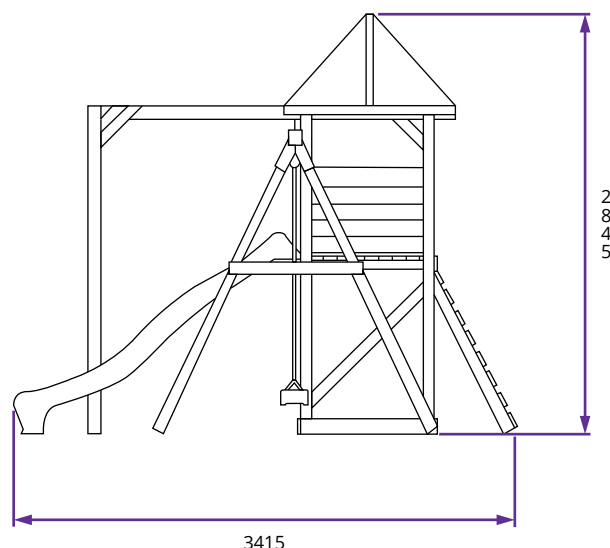

# MonkeyFort Wilderness W2.8m x D3.4m

## Specification

- **External Width:** 2.80m (9' 2")
- **External Depth:** 3.40m (11' 1")
- **Overall Height:** 2.85m (9' 4")
- **Platform Width:** 0.90m (2' 11")
- **Platform Depth:** 0.60m (1' 11")
- **Platform Height From Ground:** 1.20m (3' 11")
- **Number of Children:** 5 Maximum at one time
- **Number of Children on Platform:** 1 Maximum at one time
- **Weight of Children:** 50kg Maximum
- **Suitable Age Range:** 3 - 14 Years Old
- **Main Timber:** 86mm x 43mm
- **Timber:** Pressure Treated
- **Independently Tested Safety Standard:** EN71
- **Safety Ground Anchors:** 4 included
- **Safety Ground Anchor Material:** Galvanised Steel
- **Safety Ground Anchor Length:** 530mm
- **Swings:** 1 Single Piece swing
- **Wrap Around Safety Swing Hooks:** 2
- **Slide Construction:** One Piece durable plastic
- **Climbing Wall:** Climbing Ladder
- **Monkey Bars:** Yes
- **Sandpit:** Yes