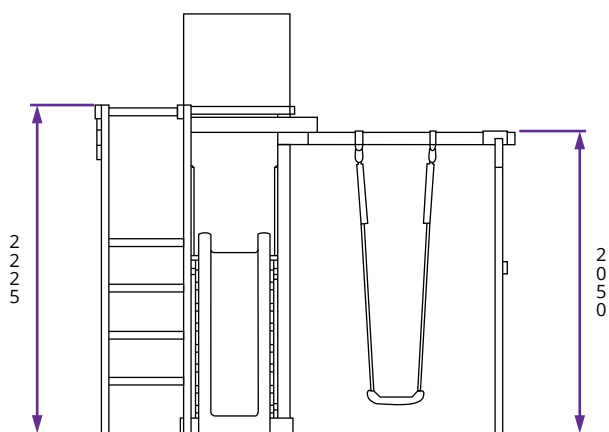

# MonkeyFort Wilderness W2.8m x D3.4m

## Specification

- **External Width:** 2.80m (9' 2")
- **External Depth:** 3.40m (11' 1")
- **Overall Height:** 2.85m (9' 4")
- **Platform Width:** 0.90m (2' 11")
- **Platform Depth:** 0.60m (1' 11")
- **Platform Height From Ground:** 1.20m (3' 11")
- **Number of Children:** 5 Maximum at one time
- **Number of Children on Platform:** 1 Maximum at one time
- **Weight of Children:** 50kg Maximum
- **Suitable Age Range:** 3 - 14 Years Old
- **Main Timber:** 86mm x 43mm
- **Timber:** Pressure Treated
- **Independently Tested Safety Standard:** EN71
- **Safety Ground Anchors:** 4 included
- **Safety Ground Anchor Material:** Galvanised Steel
- **Safety Ground Anchor Length:** 530mm
- **Swings:** 1 Single Piece swing
- **Wrap Around Safety Swing Hooks:** 2
- **Slide Construction:** One Piece durable plastic
- **Climbing Wall:** Climbing Ladder
- **Monkey Bars:** Yes
- **Sandpit:** Yes