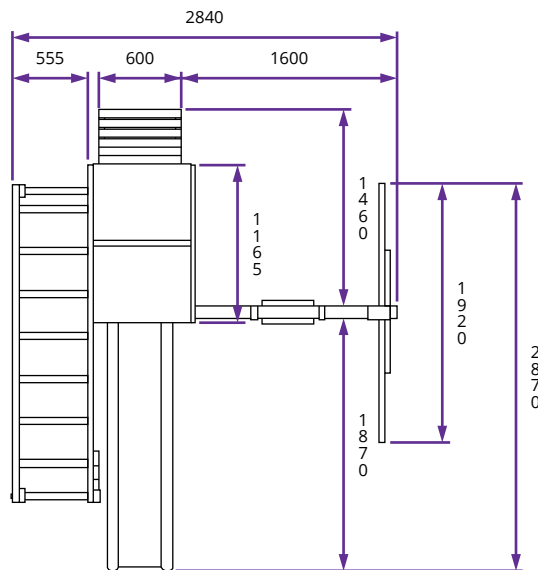

# MonkeyFort Wilderness W2.8m x D3.4m

## Specification

- **External Width:** 2.80m (9' 2")
- **External Depth:** 3.40m (11' 1")
- **Overall Height:** 2.85m (9' 4")
- **Platform Width:** 0.90m (2' 11")
- **Platform Depth:** 0.60m (1' 11")
- **Platform Height From Ground:** 1.20m (3' 11")
- **Number of Children:** 5 Maximum at one time
- **Number of Children on Platform:** 1 Maximum at one time
- **Weight of Children:** 50kg Maximum
- **Suitable Age Range:** 3 - 14 Years Old
- **Main Timber:** 86mm x 43mm
- **Timber:** Pressure Treated
- **Independently Tested Safety Standard:** EN71
- **Safety Ground Anchors:** 4 included
- **Safety Ground Anchor Material:** Galvanised Steel
- **Safety Ground Anchor Length:** 530mm
- **Swings:** 1 Single Piece swing
- **Wrap Around Safety Swing Hooks:** 2
- **Slide Construction:** One Piece durable plastic
- **Climbing Wall:** Climbing Ladder
- **Monkey Bars:** Yes
- **Sandpit:** Yes