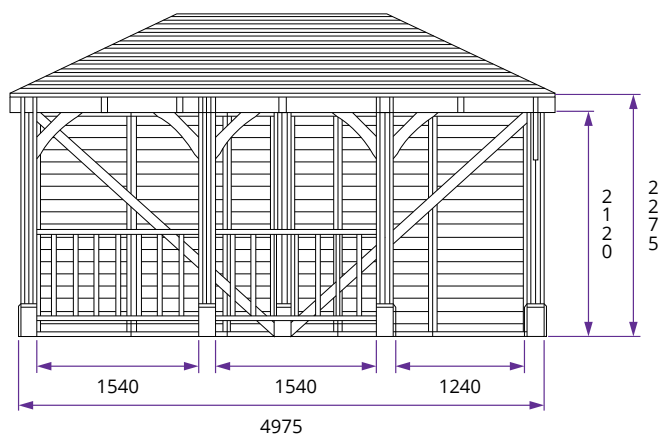

Pegasus Chunky Corner Gazebo W5.0m x D3.0m

Specification

- **Overall External Dimensions:** 5.14m x 3.20m (16' 10" x 10' 5")
- **External Width:** 4.97m (16' 3")
- **External Depth:** 3.03m (9' 11")
- **Internal Width (Post):** 4.64m (15' 2")
- **Internal Depth (Post):** 2.69m (8' 9")
- **Internal Area (m²):** 12.47m²
- **Overall Height:** 3.03m (9' 11")
- **Internal Eaves Height:** 2.12m (6' 11")
- **Timber:** Spruce
- **Uprights:** 145mm x 145mm
- **Panel Framing:** 70mm x 70mm
- **Walls:** 15mm Tongue & Groove

- **Roof:** 19mm Tongue and Groove Boards
- **Roof Covering Options:** None, Felt or Shingles
- **Approx. Assembly Time:** 1 Day*
*This is an approximate time only, based on 2 people. Assembly time may vary depending on season/weather conditions, foundation type, ability of those constructing, etc
- **Guarantee:** 10 Years on Pressure Treated Timber against Rot and Insect Infestation
- **Please Note:** All fixings needed for assembly are supplied