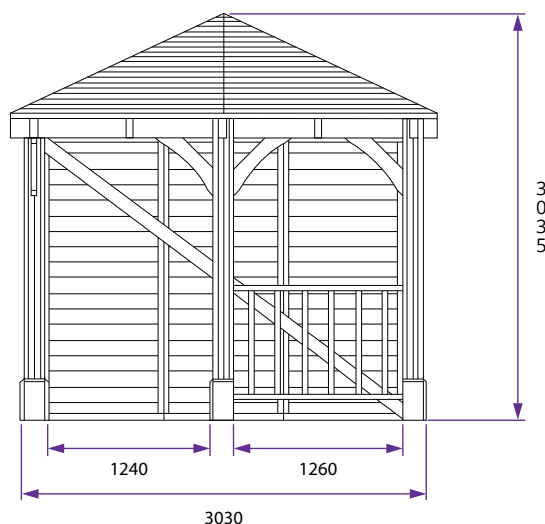

Pegasus Chunky Corner Gazebo W5.0m x D3.0m

Specification

- **Overall External Dimensions:** 5.14m x 3.20m (16' 10" x 10' 5")
- **External Width:** 4.97m (16' 3")
- **External Depth:** 3.03m (9' 11")
- **Internal Width (Post):** 4.64m (15' 2")
- **Internal Depth (Post):** 2.69m (8' 9")
- **Internal Area (m²):** 12.47m²
- **Overall Height:** 3.03m (9' 11")
- **Internal Eaves Height:** 2.12m (6' 11")
- **Timber:** Spruce
- **Uprights:** 145mm x 145mm
- **Panel Framing:** 70mm x 70mm
- **Walls:** 15mm Tongue & Groove

- **Roof:** 19mm Tongue and Groove Boards
- **Roof Covering Options:** None, Felt or Shingles
- **Approx. Assembly Time:** 1 Day*
*This is an approximate time only, based on 2 people. Assembly time may vary depending on season/weather conditions, foundation type, ability of those constructing, etc
- **Guarantee:** 10 Years on Pressure Treated Timber against Rot and Insect Infestation
- **Please Note:** All fixings needed for assembly are supplied