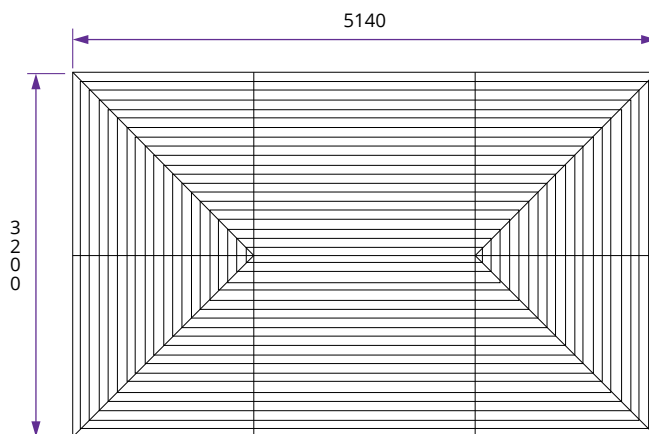

Pegasus Chunky Corner Gazebo W5.0m x D3.0m

Specification

- **Overall External Dimensions:** 5.14m x 3.20m (16' 10" x 10' 5")
- **External Width:** 4.97m (16' 3")
- **External Depth:** 3.03m (9' 11")
- **Internal Width (Post):** 4.64m (15' 2")
- **Internal Depth (Post):** 2.69m (8' 9")
- **Internal Area (m²):** 12.47m²
- **Overall Height:** 3.03m (9' 11")
- **Internal Eaves Height:** 2.12m (6' 11")
- **Timber:** Spruce
- **Uprights:** 145mm x 145mm
- **Panel Framing:** 70mm x 70mm
- **Walls:** 15mm Tongue & Groove

- **Roof:** 19mm Tongue and Groove Boards
- **Roof Covering Options:** None, Felt or Shingles
- **Approx. Assembly Time:** 1 Day*
*This is an approximate time only, based on 2 people. Assembly time may vary depending on season/weather conditions, foundation type, ability of those constructing, etc
- **Guarantee:** 10 Years on Pressure Treated Timber against Rot and Insect Infestation
- **Please Note:** All fixings needed for assembly are supplied