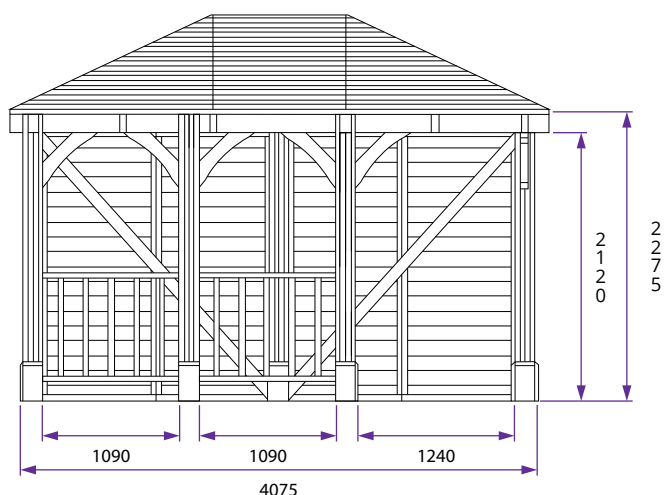

Unicorn Chunky Corner Gazebo W4.2m x D3.2m

Specification

- **Overall External Dimensions:** 4.20m x 3.20m (13' 9" x 10' 5")
- **External Width:** 4.07m (13' 4")
- **External Depth:** 3.03m (9' 11")
- **Internal Width (Post):** 3.74m (12' 3")
- **Internal Depth (Post):** 2.69m (8' 9")
- **Internal Area (m²):** 10m²
- **Overall Height:** 3.03m (9' 11")
- **Internal Eaves Height:** 2.12m (6' 11")
- **Timber:** Spruce
- **Uprights:** 145mm x 145mm
- **Panel Framing:** 70mm x 70mm
- **Walls:** 15mm Tongue & Groove

- **Roof:** 19mm Tongue and Groove Boards
- **Roof Covering Options:** None, Felt or Shingles
- **Approx. Assembly Time:** 1 Day*
*This is an approximate time only, based on 2 people. Assembly time may vary depending on season/weather conditions, foundation type, ability of those constructing, etc
- **Guarantee:** 10 Years on Pressure Treated Timber against Rot and Insect Infestation
- **Please Note:** All fixings needed for assembly are supplied