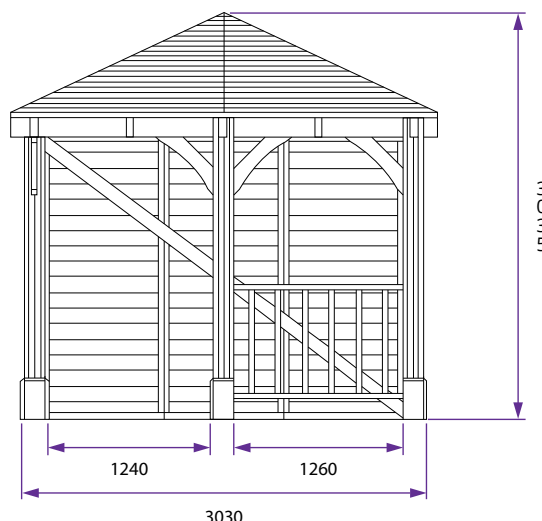

Unicorn Chunky Corner Gazebo W4.2m x D3.2m

Specification

- **Overall External Dimensions:** 4.20m x 3.20m (13' 9" x 10' 5")
- **External Width:** 4.07m (13' 4")
- **External Depth:** 3.03m (9' 11")
- **Internal Width (Post):** 3.74m (12' 3")
- **Internal Depth (Post):** 2.69m (8' 9")
- **Internal Area (m²):** 10m²
- **Overall Height:** 3.03m (9' 11")
- **Internal Eaves Height:** 2.12m (6' 11")
- **Timber:** Spruce
- **Uprights:** 145mm x 145mm
- **Panel Framing:** 70mm x 70mm
- **Walls:** 15mm Tongue & Groove

- **Roof:** 19mm Tongue and Groove Boards
- **Roof Covering Options:** None, Felt or Shingles
- **Approx. Assembly Time:** 1 Day*
*This is an approximate time only, based on 2 people. Assembly time may vary depending on season/weather conditions, foundation type, ability of those constructing, etc
- **Guarantee:** 10 Years on Pressure Treated Timber against Rot and Insect Infestation
- **Please Note:** All fixings needed for assembly are supplied