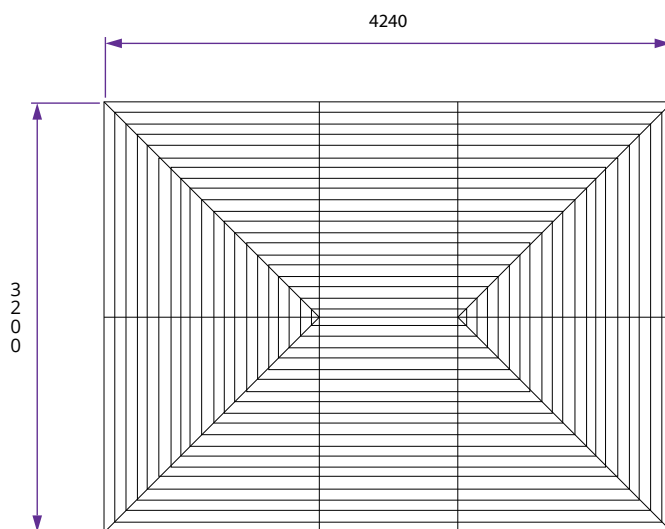

Unicorn Chunky Corner Gazebo W4.2m x D3.2m

Specification

- **Overall External Dimensions:** 4.20m x 3.20m (13' 9" x 10' 5")
- **External Width:** 4.07m (13' 4")
- **External Depth:** 3.03m (9' 11")
- **Internal Width (Post):** 3.74m (12' 3")
- **Internal Depth (Post):** 2.69m (8' 9")
- **Internal Area (m²):** 10m²
- **Overall Height:** 3.03m (9' 11")
- **Internal Eaves Height:** 2.12m (6' 11")
- **Timber:** Spruce
- **Uprights:** 145mm x 145mm
- **Panel Framing:** 70mm x 70mm
- **Walls:** 15mm Tongue & Groove

- **Roof:** 19mm Tongue and Groove Boards
- **Roof Covering Options:** None, Felt or Shingles
- **Approx. Assembly Time:** 1 Day*
*This is an approximate time only, based on 2 people. Assembly time may vary depending on season/weather conditions, foundation type, ability of those constructing, etc
- **Guarantee:** 10 Years on Pressure Treated Timber against Rot and Insect Infestation
- **Please Note:** All fixings needed for assembly are supplied