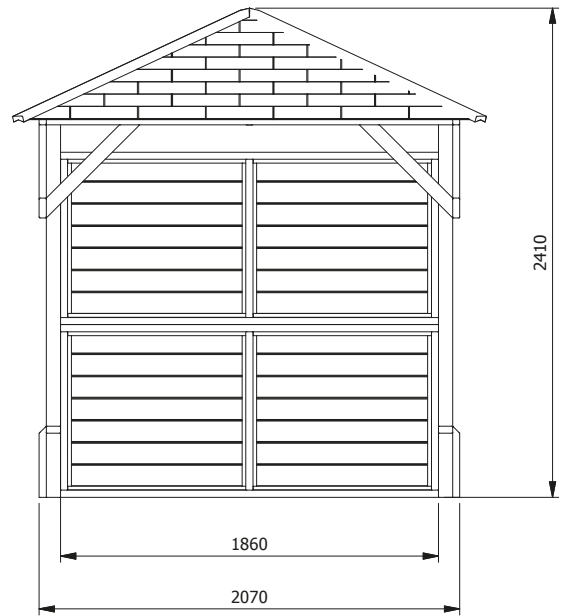

Utopia 200 Gazebo W2.0m x D2.0m

Everything you need for your  
**PERFECT  
GARDEN**

# Utopia 200 Gazebo

W2.0m x D2.0m

## DIMENSIONS:

External width 2m (6'7")  
External depth 2m (6'7")  
Overall height 2.4m (8')

## FEATURES:

Timber: Spruce  
Roof covering options: None, Felt or Shingles  
Roof material options: 15mm shiplap roof panels

Treatment: Pressure Treated Timber  
Timber uprights: 70mm x 70mm