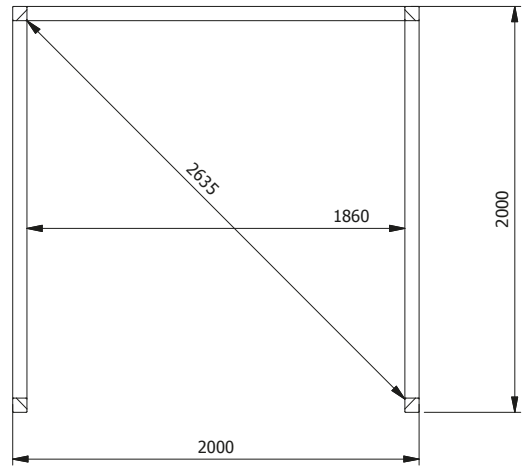

Utopia 200 Gazebo W2.0m x D2.0m

Everything you need for your  
**PERFECT  
GARDEN**

# Utopia 200 Gazebo

W2.0m x D2.0m

## DIMENSIONS:

External width 2m (6'7")  
External depth 2m (6'7")  
Overall height 2.4m (8')