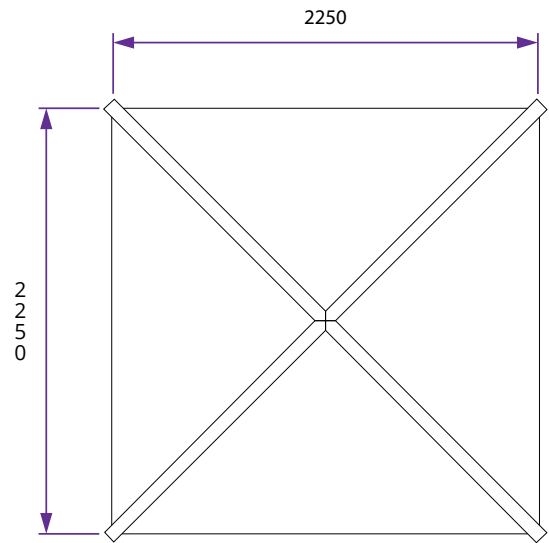

Utopia 200 Gazebo W2.0m x D2.0m

Specification

- **Overall External Dimensions:** 2.25m x 2.25m (7' 4" x 7' 4")
- **External Width:** 2.07m (6' 9")
- **External Depth:** 2.07m (6' 9")
- **Internal Width (Post):** 1.86m (6' 1")
- **Internal Depth (Post):** 1.86m (6' 1")
- **Overall Height:** 2.40m (7' 10")
- **Internal Eaves Height:** 1.85m (6' 0")
- **Timber:** Spruce
- **Uprights:** 70mm x 70mm
- **Roof:** 15mm Shiplap Boards
- **Roof Covering Options:** None, Felt or Shingles