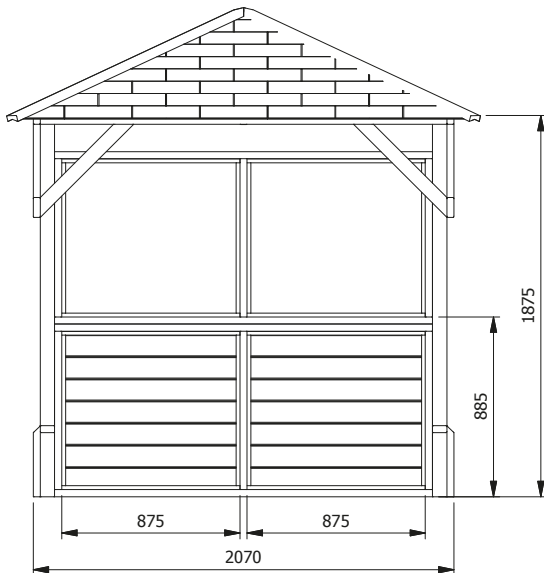

Utopia 200 Gazebo W2.0m x D2.0m

Everything you need for your  
**PERFECT  
GARDEN**

# Utopia 200 Gazebo

W2.0m x D2.0m

## DIMENSIONS:

External width 2m (6'7")  
External depth 2m (6'7")  
Overall height 2.4m (8')

## FEATURES:

Timber: Spruce  
Roof covering options: None, Felt or Shingles  
Roof material options: 15mm shiplap roof panels

Treatment: Pressure Treated Timber  
Timber uprights: 70mm x 70mm