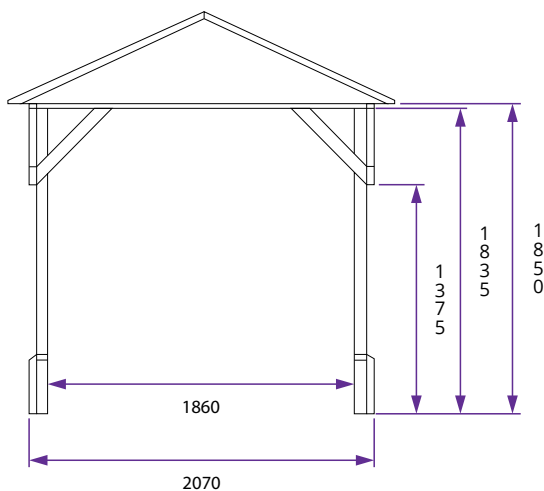

Utopia 200 Gazebo W2.0m x D2.0m

Specification

- **Overall External Dimensions:** 2.25m x 2.25m (7' 4" x 7' 4")
- **External Width:** 2.07m (6' 9")
- **External Depth:** 2.07m (6' 9")
- **Internal Width (Post):** 1.86m (6' 1")
- **Internal Depth (Post):** 1.86m (6' 1")
- **Overall Height:** 2.40m (7' 10")
- **Internal Eaves Height:** 1.85m (6' 0")
- **Timber:** Spruce
- **Uprights:** 70mm x 70mm
- **Roof:** 15mm Shiplap Boards
- **Roof Covering Options:** None, Felt or Shingles