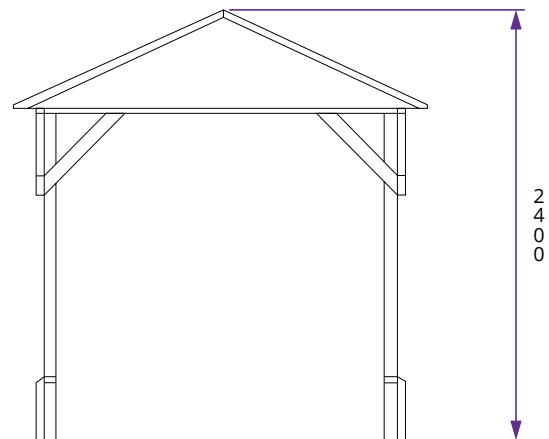

Utopia 200 Gazebo W2.0m x D2.0m

Specification

- **Overall External Dimensions:** 2.25m x 2.25m (7' 4" x 7' 4")
- **External Width:** 2.07m (6' 9")
- **External Depth:** 2.07m (6' 9")
- **Internal Width (Post):** 1.86m (6' 1")
- **Internal Depth (Post):** 1.86m (6' 1")
- **Overall Height:** 2.40m (7' 10")
- **Internal Eaves Height:** 1.85m (6' 0")
- **Timber:** Spruce
- **Uprights:** 70mm x 70mm
- **Roof:** 15mm Shiplap Boards
- **Roof Covering Options:** None, Felt or Shingles