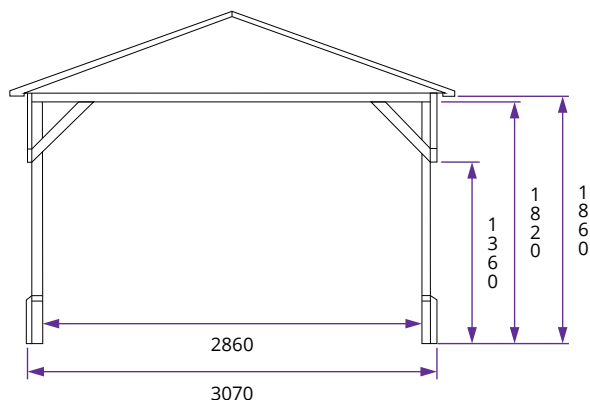

Utopia 300 Gazebo W3.0m x D3.0m

Specification

- **Overall External Dimensions:** 3.24m x 3.24m (10' 7" x 10' 7")
- **External Width:** 3.00m (9' 10")
- **External Depth:** 3.00m (9' 10")
- **Internal Width (Post):** 2.86m (9' 4")
- **Internal Depth (Post):** 2.86m (9' 4")
- **Overall Height:** 2.48m (8' 1")
- **Internal Eaves Height:** 1.88m (6' 2")
- **Timber:** Spruce
- **Uprights:** 70mm x 70mm
- **Roof:** 15mm Shiplap Boards
- **Roof Covering Options:** None, Felt or Shingles