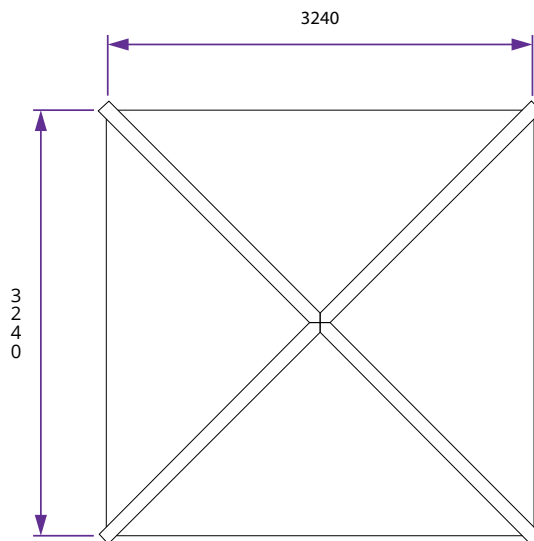

Utopia 300 Gazebo W3.0m x D3.0m

Specification

- **Overall External Dimensions:** 3.24m x 3.24m (10' 7" x 10' 7")
- **External Width:** 3.00m (9' 10")
- **External Depth:** 3.00m (9' 10")
- **Internal Width (Post):** 2.86m (9' 4")
- **Internal Depth (Post):** 2.86m (9' 4")
- **Overall Height:** 2.48m (8' 1")
- **Internal Eaves Height:** 1.88m (6' 2")
- **Timber:** Spruce
- **Uprights:** 70mm x 70mm
- **Roof:** 15mm Shiplap Boards
- **Roof Covering Options:** None, Felt or Shingles