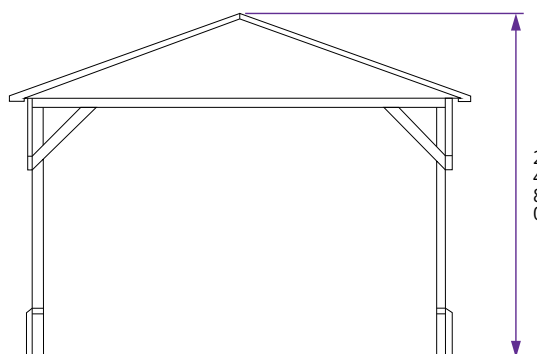

Utopia 300 Gazebo W3.0m x D3.0m

Specification

- **Overall External Dimensions:** 3.24m x 3.24m (10' 7" x 10' 7")
- **External Width:** 3.00m (9' 10")
- **External Depth:** 3.00m (9' 10")
- **Internal Width (Post):** 2.86m (9' 4")
- **Internal Depth (Post):** 2.86m (9' 4")
- **Overall Height:** 2.48m (8' 1")
- **Internal Eaves Height:** 1.88m (6' 2")
- **Timber:** Spruce
- **Uprights:** 70mm x 70mm
- **Roof:** 15mm Shiplap Boards
- **Roof Covering Options:** None, Felt or Shingles