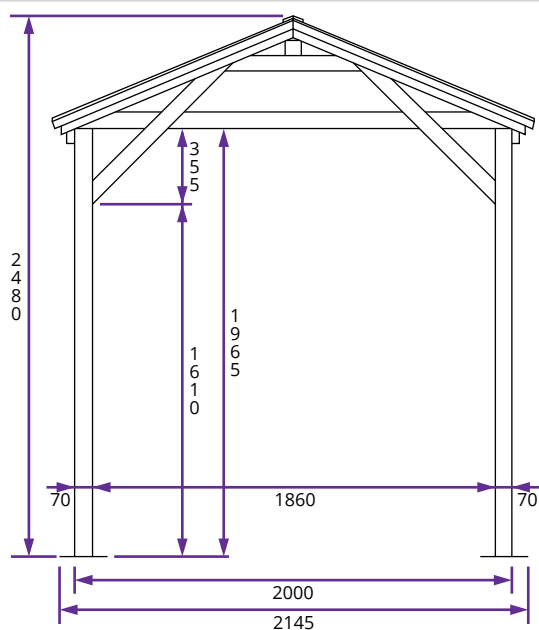

# Utopia Slate Effect Gazebo W2.2m x D1.2m

## Specification

- **Overall External Dimensions:** 2.20m x 1.20m (7' 2" x 3' 11")
- **External Width:** 2.00m (6' 6")
- **External Depth:** 1.13m (3' 8")
- **Internal Width:** 1.86m (6' 1")
- **Internal Depth:** 0.99m (3' 2")
- **Internal Area (m<sup>2</sup>):** 1.84m<sup>2</sup>
- **Overall Height:** 2.48m (8' 1")
- **Internal Eaves Height:** 1.89m (6' 2")
- **Walkthrough Height:** 1.89m (6' 2")
- **Timber:** Spruce
- **Uprights:** 70mm x 70mm

- **Roof:** 10mm Slate Effect WPC (Wood polymer composite)
- **Approx. Assembly Time:** 1 - 2 Days\*  
\*This is an approximate time only, based on 2 people. Assembly time may vary depending on season/weather conditions, foundation type, ability of those constructing, etc
- **Guarantee:** 10 Years on Pressure Treated Timber against Rot and Insect Infestation
- **Please Note:** All fixings needed for assembly are supplied