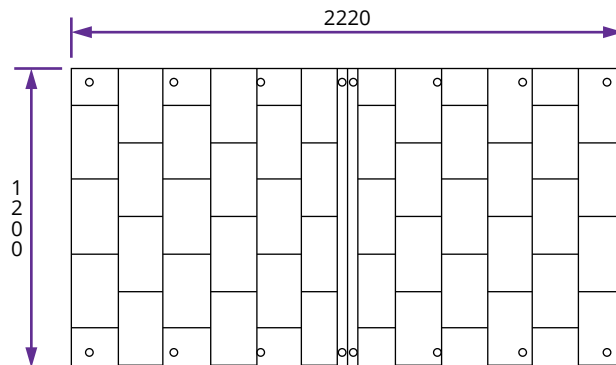

# Utopia Slate Effect Gazebo W2.2m x D1.2m

## Specification

- **Overall External Dimensions:** 2.20m x 1.20m (7' 2" x 3' 11")
- **External Width:** 2.00m (6' 6")
- **External Depth:** 1.13m (3' 8")
- **Internal Width:** 1.86m (6' 1")
- **Internal Depth:** 0.99m (3' 2")
- **Internal Area (m<sup>2</sup>):** 1.84m<sup>2</sup>
- **Overall Height:** 2.48m (8' 1")
- **Internal Eaves Height:** 1.89m (6' 2")
- **Walkthrough Height:** 1.89m (6' 2")
- **Timber:** Spruce
- **Uprights:** 70mm x 70mm

- **Roof:** 10mm Slate Effect WPC (Wood polymer composite)
- **Approx. Assembly Time:** 1 - 2 Days\*  
\*This is an approximate time only, based on 2 people. Assembly time may vary depending on season/weather conditions, foundation type, ability of those constructing, etc
- **Guarantee:** 10 Years on Pressure Treated Timber against Rot and Insect Infestation
- **Please Note:** All fixings needed for assembly are supplied