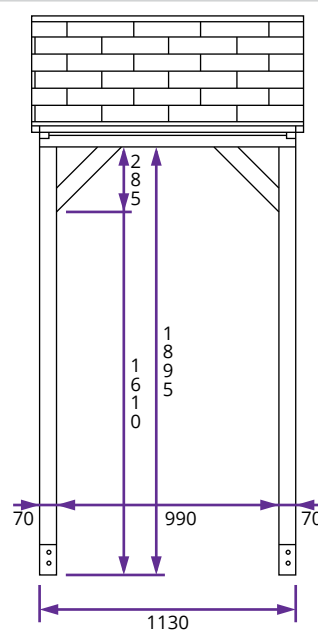

# Utopia Slate Effect Gazebo W2.2m x D1.2m

## Specification

- **Overall External Dimensions:** 2.20m x 1.20m (7' 2" x 3' 11")
- **External Width:** 2.00m (6' 6")
- **External Depth:** 1.13m (3' 8")
- **Internal Width:** 1.86m (6' 1")
- **Internal Depth:** 0.99m (3' 2")
- **Internal Area (m<sup>2</sup>):** 1.84m<sup>2</sup>
- **Overall Height:** 2.48m (8' 1")
- **Internal Eaves Height:** 1.89m (6' 2")
- **Walkthrough Height:** 1.89m (6' 2")
- **Timber:** Spruce
- **Uprights:** 70mm x 70mm