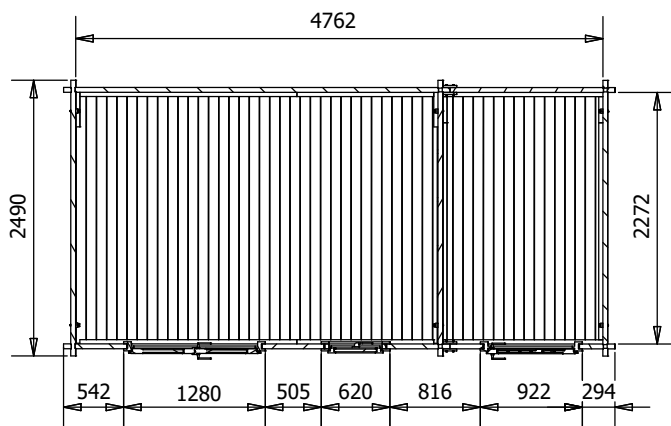

EvilAmy Log Cabin

W5.0m x D2.5m

Specification

- Overall External Dimensions: 5.02m x 2.85m (16' 5.75" x 9' 4.25")
- External Width: 4.98 (16' 4")
- External Depth: 2.49m (8' 2")
- Main Room Internal Width: 3.27m (10' 8.75")
- Side Room Internal Width: 1.45m (4' 9")
- Internal Depth: 2.27m (7' 5.25")
- Main Room Internal Area (m²): 7.42m²
- Store Room Internal Area (m²): 3.29m²
- Ridge Height: 2.46m (8' 0.75")
- Internal Eaves Height Front: 2.31m (7' 7")
- Internal Eaves Height Back: 2.07m (6' 9.5")
- Roof & Floor Thickness: 19mm
- Floor Bearers: Pressure Treated

- Door Height (Walkthrough Height): 1.82m (5' 11")
 - Door Width (Walkthrough Width): 1.11m (3' 7")
 - Door Locking System: Industry Leading 4 Point Lock - 2 Cams, Latch & Hook Bolt
 - Window Locking System: Multi Point with Mushroom Headed Espagnolettes
 - Window Opening Size: 0.43m x 1.37m (1' 5" x 4' 5")
 - Glazing Options: 24mm Double Glazing as Standard!
 - Ventilation: 2 Plastic Vents Included
 - Approx. Assembly Time: 2 Days*
- *This is an approximate time only, based on 2 people. Assembly time may vary depending on season/weather conditions, foundation type, ability of those constructing, etc