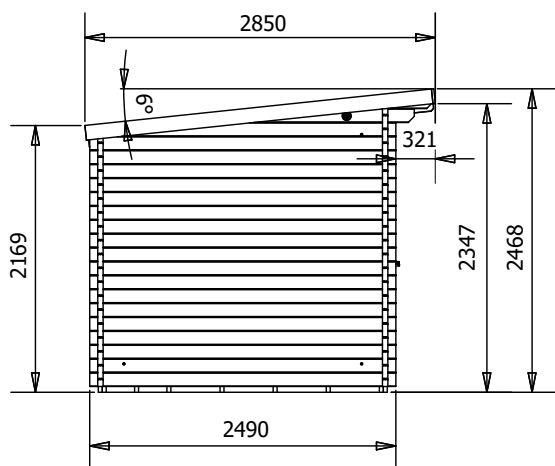

EvilAmy Log Cabin

W5.0m x D2.5m

Specification

- Overall External Dimensions: 5.02m x 2.85m (16' 5.75" x 9' 4.25")
- External Width: 4.98 (16' 4")
- External Depth: 2.49m (8' 2")
- Main Room Internal Width: 3.27m (10' 8.75")
- Side Room Internal Width: 1.45m (4' 9")
- Internal Depth: 2.27m (7' 5.25")
- Main Room Internal Area (m²): 7.42m²
- Store Room Internal Area (m²): 3.29m²
- Ridge Height: 2.46m (8' 0.75")
- Internal Eaves Height Front: 2.31m (7' 7")
- Internal Eaves Height Back: 2.07m (6' 9.5")
- Roof & Floor Thickness: 19mm
- Floor Bearers: Pressure Treated

- Door Height (Walkthrough Height): 1.82m (5' 11")
 - Door Width (Walkthrough Width): 1.11m (3' 7")
 - Door Locking System: Industry Leading 4 Point Lock - 2 Cams, Latch & Hook Bolt
 - Window Locking System: Multi Point with Mushroom Headed Espagnolettes
 - Window Opening Size: 0.43m x 1.37m (1' 5" x 4' 5")
 - Glazing Options: 24mm Double Glazing as Standard!
 - Ventilation: 2 Plastic Vents Included
 - Approx. Assembly Time: 2 Days*
- *This is an approximate time only, based on 2 people. Assembly time may vary depending on season/weather conditions, foundation type, ability of those constructing, etc