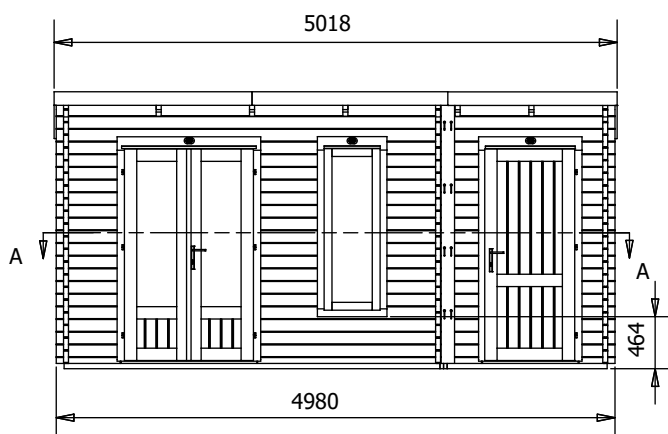

EvilAmy Log Cabin

W5.0m x D2.5m

Specification

- Overall External Dimensions: 5.02m x 2.85m (16' 5.75" x 9' 4.25")
- External Width: 4.98 (16' 4")
- External Depth: 2.49m (8' 2")
- Main Room Internal Width: 3.27m (10' 8.75")
- Side Room Internal Width: 1.45m (4' 9")
- Internal Depth: 2.27m (7' 5.25")
- Main Room Internal Area (m²): 7.42m²
- Store Room Internal Area (m²): 3.29m²
- Ridge Height: 2.46m (8' 0.75")
- Internal Eaves Height Front: 2.31m (7' 7")
- Internal Eaves Height Back: 2.07m (6' 9.5")
- Roof & Floor Thickness: 19mm
- Floor Bearers: Pressure Treated

- Door Height (Walkthrough Height): 1.82m (5' 11")
 - Door Width (Walkthrough Width): 1.11m (3' 7")
 - Door Locking System: Industry Leading 4 Point Lock - 2 Cams, Latch & Hook Bolt
 - Window Locking System: Multi Point with Mushroom Headed Espagnolettes
 - Window Opening Size: 0.43m x 1.37m (1' 5" x 4' 5")
 - Glazing Options: 24mm Double Glazing as Standard!
 - Ventilation: 2 Plastic Vents Included
 - Approx. Assembly Time: 2 Days*
- *This is an approximate time only, based on 2 people. Assembly time may vary depending on season/weather conditions, foundation type, ability of those constructing, etc