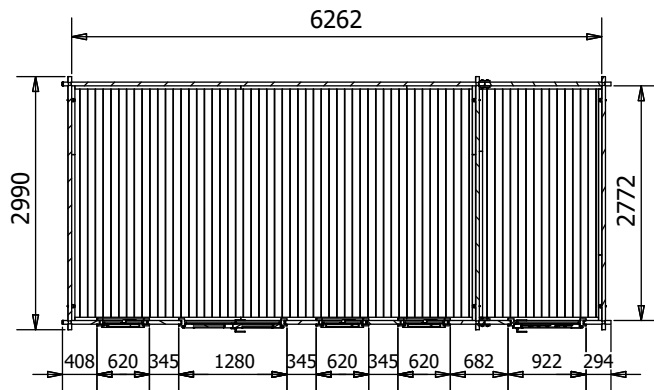

## W6.5m x D3.0m

## Specification

- Overall External Dimensions: 6.52m x 3.35m (21' 4.75" x 10'12")
- External Width: 6.48(21' 3")
- External Depth: 2.99m (9' 9.75")
- Main Room Internal Width: 4.77m (15' 7.75")
- Side Room Internal Width: 1.45m (4' 9")
- Internal Depth: 2.77m (9' 1")
- Main Room Internal Area (m<sup>2</sup>): 13.22m<sup>2</sup>
- Store Room Internal Area (m<sup>2</sup>): 4.02m<sup>2</sup>
- Ridge Height: 2.46m (8' 0.75")
- Internal Eaves Height Front: 2.32m (7' 7.25")
- Internal Eaves Height Back: 2.07m (6' 9.5")
- Roof & Floor Thickness: 19mm
- Floor Bearers: Pressure Treated

- Door Height (Walkthrough Height): 1.82m (5' 11")
  - Door Width (Walkthrough Width): 1.11m (3' 7")
  - Door Locking System: Industry Leading 4 Point Lock - 2 Cams, Latch & Hook Bolt
  - Window Locking System: Multi Point with Mushroom Headed Espagnolettes
  - Window Opening Size: 0.43m x 1.37m (1' 5" x 4' 5")
  - Glazing Options: 24mm Double Glazing as Standard!
  - Ventilation: 2 Plastic Vents Included
  - Approx. Assembly Time: 2 Days\*
- \*This is an approximate time only, based on 2 people. Assembly time may vary depending on season/weather conditions, foundation type, ability of those constructing, etc