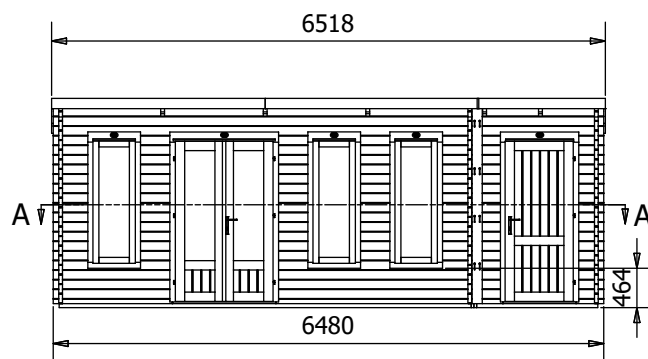

# EvilAmy Log Cabin

## W6.5m x D3.0m

## Specification

- Overall External Dimensions: 6.52m x 3.35m (21' 4.75" x 10'12")
- External Width: 6.48(21' 3")
- External Depth: 2.99m (9' 9.75")
- Main Room Internal Width: 4.77m (15' 7.75")
- Side Room Internal Width: 1.45m (4' 9")
- Internal Depth: 2.77m (9' 1")
- Main Room Internal Area (m<sup>2</sup>): 13.22m<sup>2</sup>
- Store Room Internal Area (m<sup>2</sup>): 4.02m<sup>2</sup>
- Ridge Height: 2.46m (8' 0.75")
- Internal Eaves Height Front: 2.32m (7' 7.25")
- Internal Eaves Height Back: 2.07m (6' 9.5")
- Roof & Floor Thickness: 19mm
- Floor Bearers: Pressure Treated

- Door Height (Walkthrough Height): 1.82m (5' 11")
  - Door Width (Walkthrough Width): 1.11m (3' 7")
  - Door Locking System: Industry Leading 4 Point Lock - 2 Cams, Latch & Hook Bolt
  - Window Locking System: Multi Point with Mushroom Headed Espagnolettes
  - Window Opening Size: 0.43m x 1.37m (1' 5" x 4' 5")
  - Glazing Options: 24mm Double Glazing as Standard!
  - Ventilation: 2 Plastic Vents Included
  - Approx. Assembly Time: 2 Days\*
- \*This is an approximate time only, based on 2 people. Assembly time may vary depending on season/weather conditions, foundation type, ability of those constructing, etc