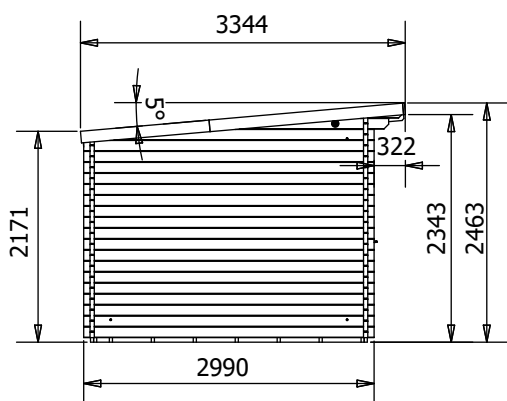

## W6.5m x D3.0m

## Specification

- Overall External Dimensions: 6.52m x 3.35m (21' 4.75" x 10'12")
- External Width: 6.48(21' 3")
- External Depth: 2.99m (9' 9.75")
- Main Room Internal Width: 4.77m (15' 7.75")
- Side Room Internal Width: 1.45m (4' 9")
- Internal Depth: 2.77m (9' 1")
- Main Room Internal Area (m<sup>2</sup>): 13.22m<sup>2</sup>
- Store Room Internal Area (m<sup>2</sup>): 4.02m<sup>2</sup>
- Ridge Height: 2.46m (8' 0.75")
- Internal Eaves Height Front: 2.32m (7' 7.25")
- Internal Eaves Height Back: 2.07m (6' 9.5")
- Roof & Floor Thickness: 19mm
- Floor Bearers: Pressure Treated

- Door Height (Walkthrough Height): 1.82m (5' 11")
  - Door Width (Walkthrough Width): 1.11m (3' 7")
  - Door Locking System: Industry Leading 4 Point Lock - 2 Cams, Latch & Hook Bolt
  - Window Locking System: Multi Point with Mushroom Headed Espagnolettes
  - Window Opening Size: 0.43m x 1.37m (1' 5" x 4' 5")
  - Glazing Options: 24mm Double Glazing as Standard!
  - Ventilation: 2 Plastic Vents Included
  - Approx. Assembly Time: 2 Days\*
- \*This is an approximate time only, based on 2 people. Assembly time may vary depending on season/weather conditions, foundation type, ability of those constructing, etc