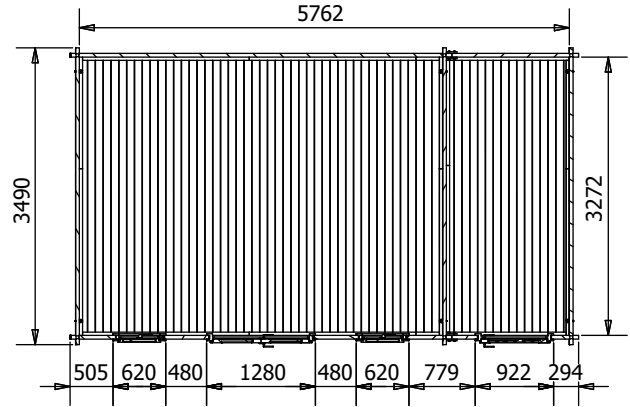

EvilAmy Log Cabin

W6.0m x D3.5m

Specification

- Overall External Dimensions: 6.02m x 3.85m (19' 9" x 12' 7.5")
- External Width: 5.98m (19' 7.75")
- External Depth: 3.49m (11' 5.5")
- Main Room Internal Width: 4.27m (14' 0")
- Side Room Internal Width: 1.45m (4' 9")
- Internal Depth: 3.27m (10' 8.75")
- Main Room Internal Area (m²): 13.97m²
- Store Room Internal Area (m²): 4.74m²
- Ridge Height: 2.46m (8' 0.75")
- Internal Eaves Height Front: 2.32m (7' 7.25")
- Internal Eaves Height Back: 2.07m (6' 9.5")
- Roof & Floor Thickness: 19mm
- Floor Bearers: Pressure Treated

- Door Height (Walkthrough Height): 1.82m (5' 11")
 - Door Width (Walkthrough Width): 1.11m (3' 7")
 - Door Locking System: Industry Leading 4 Point Lock - 2 Cams, Latch & Hook Bolt
 - Window Locking System: Multi Point with Mushroom Headed Espagnolettes
 - Window Opening Size: 0.43m x 1.37m (1' 5" x 4' 5")
 - Glazing Options: 24mm Double Glazing as Standard!
 - Ventilation: 2 Plastic Vents Included
 - Approx. Assembly Time: 2 Days*
- *This is an approximate time only, based on 2 people. Assembly time may vary depending on season/weather conditions, foundation type, ability of those constructing, etc