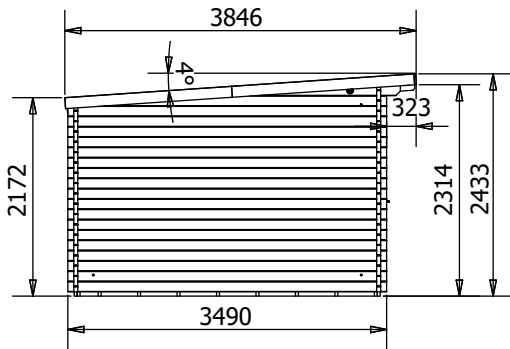

EvilAmy Log Cabin

W6.0m x D3.5m

Specification

- Overall External Dimensions: 6.02m x 3.85m (19' 9" x 12' 7.5")
- External Width: 5.98m (19' 7.75")
- External Depth: 3.49m (11' 5.5")
- Main Room Internal Width: 4.27m (14' 0")
- Side Room Internal Width: 1.45m (4' 9")
- Internal Depth: 3.27m (10' 8.75")
- Main Room Internal Area (m²): 13.97m²
- Store Room Internal Area (m²): 4.74m²
- Ridge Height: 2.46m (8' 0.75")
- Internal Eaves Height Front: 2.32m (7' 7.25")
- Internal Eaves Height Back: 2.07m (6' 9.5")
- Roof & Floor Thickness: 19mm
- Floor Bearers: Pressure Treated

- Door Height (Walkthrough Height): 1.82m (5' 11")
 - Door Width (Walkthrough Width): 1.11m (3' 7")
 - Door Locking System: Industry Leading 4 Point Lock - 2 Cams, Latch & Hook Bolt
 - Window Locking System: Multi Point with Mushroom Headed Espagnolettes
 - Window Opening Size: 0.43m x 1.37m (1' 5" x 4' 5")
 - Glazing Options: 24mm Double Glazing as Standard!
 - Ventilation: 2 Plastic Vents Included
 - Approx. Assembly Time: 2 Days*
- *This is an approximate time only, based on 2 people. Assembly time may vary depending on season/weather conditions, foundation type, ability of those constructing, etc