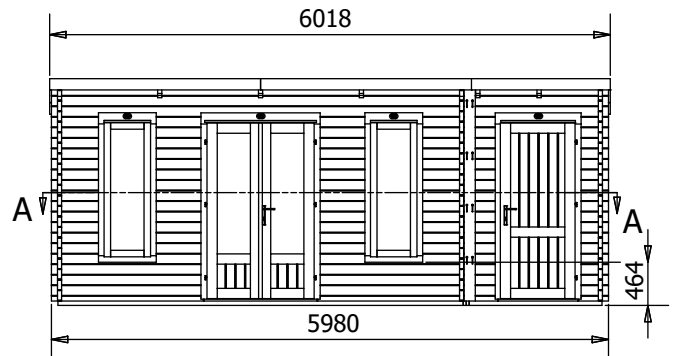

EvilAmy Log Cabin

W6.0m x D3.5m

Specification

- Overall External Dimensions: 6.02m x 3.85m (19' 9" x 12' 7.5")
- External Width: 5.98m (19' 7.75")
- External Depth: 3.49m (11' 5.5")
- Main Room Internal Width: 4.27m (14' 0")
- Side Room Internal Width: 1.45m (4' 9")
- Internal Depth: 3.27m (10' 8.75")
- Main Room Internal Area (m²): 13.97m²
- Store Room Internal Area (m²): 4.74m²
- Ridge Height: 2.46m (8' 0.75")
- Internal Eaves Height Front: 2.32m (7' 7.25")
- Internal Eaves Height Back: 2.07m (6' 9.5")
- Roof & Floor Thickness: 19mm
- Floor Bearers: Pressure Treated

- Door Height (Walkthrough Height): 1.82m (5' 11")
 - Door Width (Walkthrough Width): 1.11m (3' 7")
 - Door Locking System: Industry Leading 4 Point Lock - 2 Cams, Latch & Hook Bolt
 - Window Locking System: Multi Point with Mushroom Headed Espagnolettes
 - Window Opening Size: 0.43m x 1.37m (1' 5" x 4' 5")
 - Glazing Options: 24mm Double Glazing as Standard!
 - Ventilation: 2 Plastic Vents Included
 - Approx. Assembly Time: 2 Days*
- *This is an approximate time only, based on 2 people. Assembly time may vary depending on season/weather conditions, foundation type, ability of those constructing, etc