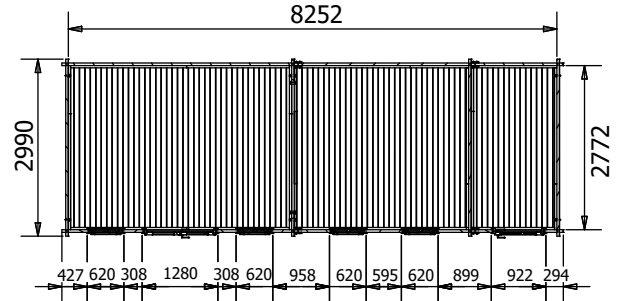

## W8.5m x D3.0m

## Specification

- Overall External Dimensions: 8.51m x 3.35m (27' 11" x 10' 12")
- External Width: 8.47(27' 9.5")
- External Depth: 2.99m (9' 9.75")
- Main Room Internal Width: 6.76m (22' 2.25")
- Side Room Internal Width: 1.45m (4' 9")
- Internal Depth: 2.77m (9' 1")
- Main Room Internal Area (m<sup>2</sup>): 18.73m<sup>2</sup>
- Store Room Internal Area (m<sup>2</sup>): 4.02m<sup>2</sup>
- Ridge Height: 2.46m (8' 0.75")
- Internal Eaves Height Front: 2.32m (7' 7.25")
- Internal Eaves Height Back: 2.07m (6' 9.5")
- Roof & Floor Thickness: 19mm
- Floor Bearers: Pressure Treated

- Door Height (Walkthrough Height): 1.82m (5' 11")
- Door Width (Walkthrough Width): 1.11m (3' 7")
- Door Locking System: Industry Leading 4 Point Lock - 2 Cams, Latch & Hook Bolt
- Window Locking System: Multi Point with Mushroom Headed Espagnolettes
- Window Opening Size: 0.43m x 1.37m (1' 5" x 4' 5")
- Glazing Options: 24mm Double Glazing as Standard!
- Ventilation: 2 Plastic Vents Included
- Approx. Assembly Time: 2 Days\*