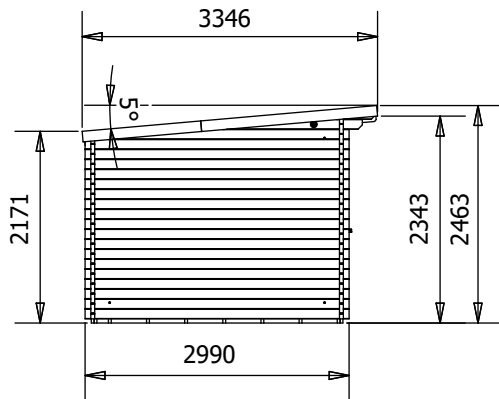

## W8.5m x D3.0m

## Specification

- Overall External Dimensions: 8.51m x 3.35m (27' 11" x 10' 12")
- External Width: 8.47(27' 9.5")
- External Depth: 2.99m (9' 9.75")
- Main Room Internal Width: 6.76m (22' 2.25")
- Side Room Internal Width: 1.45m (4' 9")
- Internal Depth: 2.77m (9' 1")
- Main Room Internal Area (m<sup>2</sup>): 18.73m<sup>2</sup>
- Store Room Internal Area (m<sup>2</sup>): 4.02m<sup>2</sup>
- Ridge Height: 2.46m (8' 0.75")
- Internal Eaves Height Front: 2.32m (7' 7.25")
- Internal Eaves Height Back: 2.07m (6' 9.5")
- Roof & Floor Thickness: 19mm
- Floor Bearers: Pressure Treated

- Door Height (Walkthrough Height): 1.82m (5' 11")
- Door Width (Walkthrough Width): 1.11m (3' 7")
- Door Locking System: Industry Leading 4 Point Lock - 2 Cams, Latch & Hook Bolt
- Window Locking System: Multi Point with Mushroom Headed Espagnolettes
- Window Opening Size: 0.43m x 1.37m (1' 5" x 4' 5")
- Glazing Options: 24mm Double Glazing as Standard!
- Ventilation: 2 Plastic Vents Included
- Approx. Assembly Time: 2 Days\*