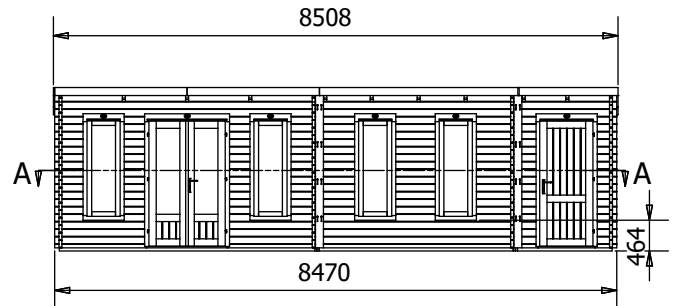

# EvilAmy Log Cabin

## W8.5m x D3.0m

## Specification

- Overall External Dimensions: 8.51m x 3.35m (27' 11" x 10' 12")
- External Width: 8.47(27' 9.5")
- External Depth: 2.99m (9' 9.75")
- Main Room Internal Width: 6.76m (22' 2.25")
- Side Room Internal Width: 1.45m (4' 9")
- Internal Depth: 2.77m (9' 1")
- Main Room Internal Area (m<sup>2</sup>): 18.73m<sup>2</sup>
- Store Room Internal Area (m<sup>2</sup>): 4.02m<sup>2</sup>
- Ridge Height: 2.46m (8' 0.75")
- Internal Eaves Height Front: 2.32m (7' 7.25")
- Internal Eaves Height Back: 2.07m (6' 9.5")
- Roof & Floor Thickness: 19mm
- Floor Bearers: Pressure Treated

- Door Height (Walkthrough Height): 1.82m (5' 11")
- Door Width (Walkthrough Width): 1.11m (3' 7")
- Door Locking System: Industry Leading 4 Point Lock - 2 Cams, Latch & Hook Bolt
- Window Locking System: Multi Point with Mushroom Headed Espagnolettes
- Window Opening Size: 0.43m x 1.37m (1' 5" x 4' 5")
- Glazing Options: 24mm Double Glazing as Standard!
- Ventilation: 2 Plastic Vents Included
- Approx. Assembly Time: 2 Days\*