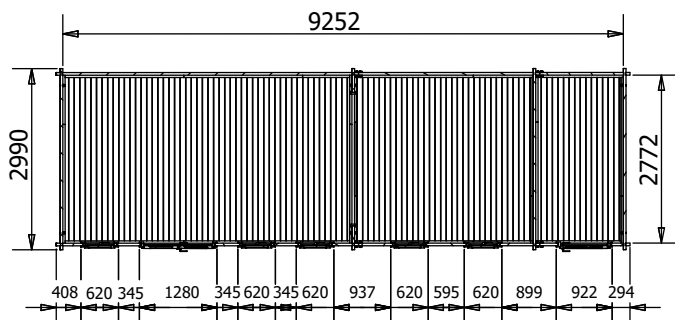

## W9.5m x D3.0m

## Specification

- Overall External Dimensions: 9.51m x 3.35m (31' 2.5" x 10'12")
- External Width: 9.47m (31' 0.75")
- External Depth: 2.99m (9' 9.75")
- Main Room Internal Width: 7.76m (25' 5.5")
- Side Room Internal Width: 1.45m (4' 9")
- Internal Depth: 2.77m (9' 1")
- Main Room Internal Area (m<sup>2</sup>): 21.50m<sup>2</sup>
- Store Room Internal Area (m<sup>2</sup>): 4.02m<sup>2</sup>
- Ridge Height: 2.46m (8' 0.75")
- Internal Eaves Height Front: 2.32m (7' 7.25")
- Internal Eaves Height Back: 2.07m (6' 9.5")
- Roof & Floor Thickness: 19mm
- Floor Bearers: Pressure Treated

- Door Height (Walkthrough Height): 1.82m (5' 11")
- Door Width (Walkthrough Width): 1.11m (3' 7")
- Door Locking System: Industry Leading 4 Point Lock - 2 Cams, Latch & Hook Bolt
- Window Locking System: Multi Point with Mushroom Headed Espagnolettes
- Window Opening Size: 0.43m x 1.37m (1' 5" x 4' 5")
- Glazing Options: 24mm Double Glazing as Standard!
- Ventilation: 2 Plastic Vents Included
- Approx. Assembly Time: 2 Days\*