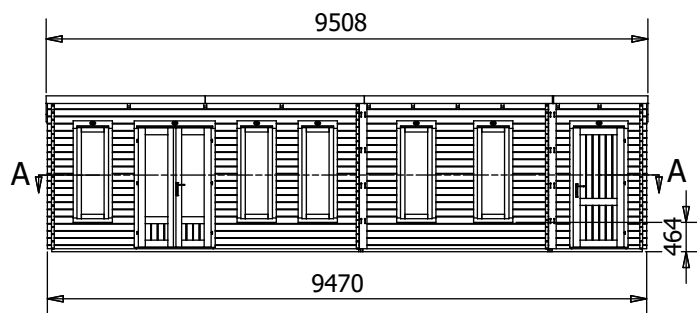

# EvilAmy Log Cabin

## W9.5m x D3.0m

## Specification

- Overall External Dimensions: 9.51m x 3.35m (31' 2.5" x 10'12")
- External Width: 9.47m (31' 0.75")
- External Depth: 2.99m (9' 9.75")
- Main Room Internal Width: 7.76m (25' 5.5")
- Side Room Internal Width: 1.45m (4' 9")
- Internal Depth: 2.77m (9' 1")
- Main Room Internal Area (m<sup>2</sup>): 21.50m<sup>2</sup>
- Store Room Internal Area (m<sup>2</sup>): 4.02m<sup>2</sup>
- Ridge Height: 2.46m (8' 0.75")
- Internal Eaves Height Front: 2.32m (7' 7.25")
- Internal Eaves Height Back: 2.07m (6' 9.5")
- Roof & Floor Thickness: 19mm
- Floor Bearers: Pressure Treated

- Door Height (Walkthrough Height): 1.82m (5' 11")
- Door Width (Walkthrough Width): 1.11m (3' 7")
- Door Locking System: Industry Leading 4 Point Lock - 2 Cams, Latch & Hook Bolt
- Window Locking System: Multi Point with Mushroom Headed Espagnolettes
- Window Opening Size: 0.43m x 1.37m (1' 5" x 4' 5")
- Glazing Options: 24mm Double Glazing as Standard!
- Ventilation: 2 Plastic Vents Included
- Approx. Assembly Time: 2 Days\*