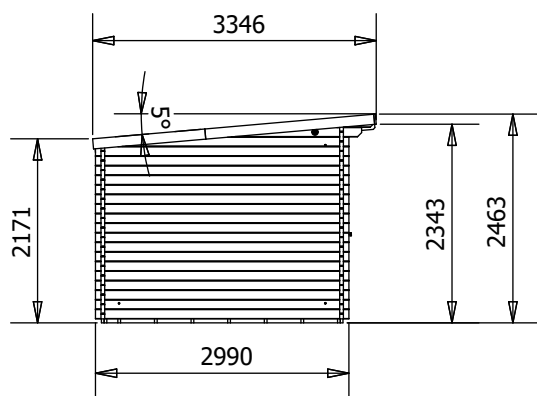

## W9.5m x D3.0m

## Specification

- Overall External Dimensions: 9.51m x 3.35m (31' 2.5" x 10'12")
- External Width: 9.47m (31' 0.75")
- External Depth: 2.99m (9' 9.75")
- Main Room Internal Width: 7.76m (25' 5.5")
- Side Room Internal Width: 1.45m (4' 9")
- Internal Depth: 2.77m (9' 1")
- Main Room Internal Area (m<sup>2</sup>): 21.50m<sup>2</sup>
- Store Room Internal Area (m<sup>2</sup>): 4.02m<sup>2</sup>
- Ridge Height: 2.46m (8' 0.75")
- Internal Eaves Height Front: 2.32m (7' 7.25")
- Internal Eaves Height Back: 2.07m (6' 9.5")
- Roof & Floor Thickness: 19mm
- Floor Bearers: Pressure Treated

- Door Height (Walkthrough Height): 1.82m (5' 11")
- Door Width (Walkthrough Width): 1.11m (3' 7")
- Door Locking System: Industry Leading 4 Point Lock - 2 Cams, Latch & Hook Bolt
- Window Locking System: Multi Point with Mushroom Headed Espagnolettes
- Window Opening Size: 0.43m x 1.37m (1' 5" x 4' 5")
- Glazing Options: 24mm Double Glazing as Standard!
- Ventilation: 2 Plastic Vents Included
- Approx. Assembly Time: 2 Days\*