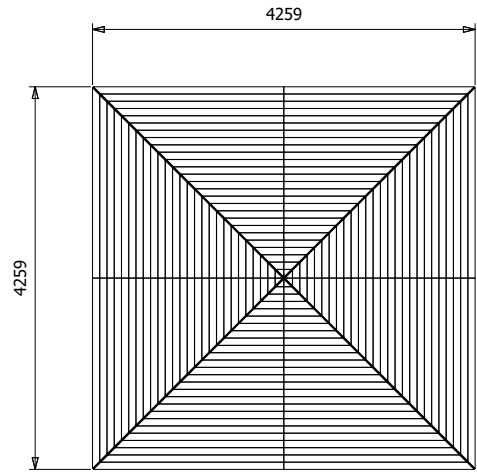

## Specification

- Overall External Dimensions: 4.26m x 4.26m (13' 11" x 13' 11")
- External Width: 4.26m (13' 11")
- External Depth: 4.26m (13' 11")
- Internal Width: 3.77m (12' 4")
- Internal Depth: 3.77m (12' 4")
- Overall Height: 3.28m (10' 9")
- Internal Eaves Height: 2.12m (6' 11")
- Internal Width (Post): 1.83m (6' 0")
- Internal Depth (Post): 1.83m (6' 0")
- External Lower Post Trim Width: 4.05m (13' 3")
- External Lower Post Trim Depth: 4.05m (13' 3")
- Internal Lower Post Trim Width: 3.73m (12' 2")
- Internal Lower Post Trim Depth: 3.73m (12' 2")

- Uprights: 120mm x 120mm
- Roof: 19mm Tongue and Groove Boards
- Roof Covering Options: None, Felt or Shingles
- Timber: Spruce
- Guarantee: 10 Years on Pressure Treated Timber against Rot and Insect Infestation
- Approx. DIY Assembly Time: 1 Day\* \*This is an approximate time only, based on 2 people. Assembly time may vary depending on season/weather conditions, foundation type, ability of those constructing, etc