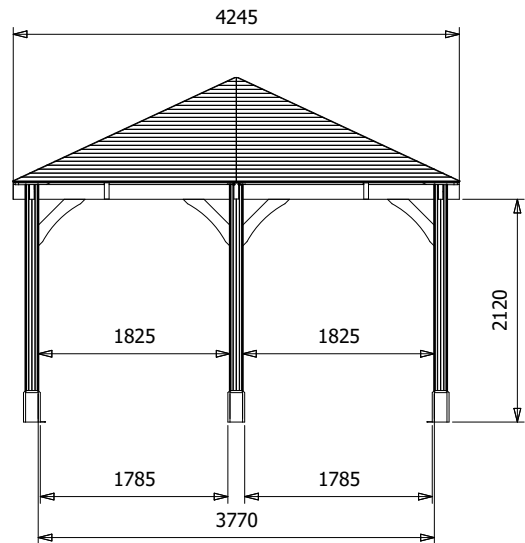

## Specification

- Overall External Dimensions: 4.26m x 4.26m (13' 11" x 13' 11")
- External Width: 4.26m (13' 11")
- External Depth: 4.26m (13' 11")
- Internal Width: 3.77m (12' 4")
- Internal Depth: 3.77m (12' 4")
- Overall Height: 3.28m (10' 9")
- Internal Eaves Height: 2.12m (6' 11")
- Internal Width (Post): 1.83m (6' 0")
- Internal Depth (Post): 1.83m (6' 0")
- External Lower Post Trim Width: 4.05m (13' 3")
- External Lower Post Trim Depth: 4.05m (13' 3")
- Internal Lower Post Trim Width: 3.73m (12' 2")
- Internal Lower Post Trim Depth: 3.73m (12' 2")

- Uprights: 120mm x 120mm
- Roof: 19mm Tongue and Groove Boards
- Roof Covering Options: None, Felt or Shingles
- Timber: Spruce
- Guarantee: 10 Years on Pressure Treated Timber against Rot and Insect Infestation
- Approx. DIY Assembly Time: 1 Day\* \*This is an approximate time only, based on 2 people. Assembly time may vary depending on season/weather conditions, foundation type, ability of those constructing, etc