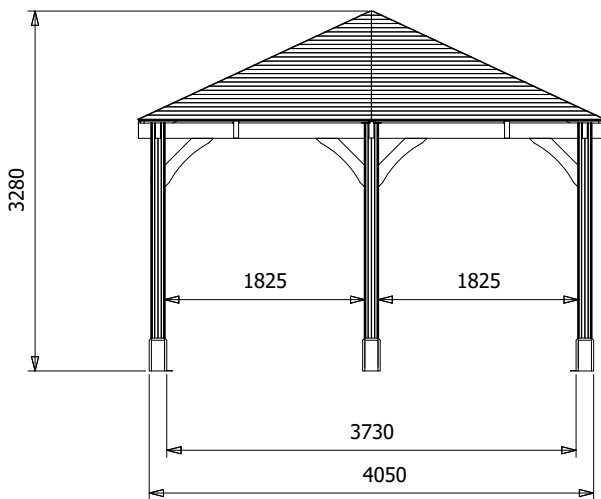

# Leviathan Wooden Gazebo

## Specification

- Overall External Dimensions: 4.26m x 4.26m (13' 11" x 13' 11")
- External Width: 4.26m (13' 11")
- External Depth: 4.26m (13' 11")
- Internal Width: 3.77m (12' 4")
- Internal Depth: 3.77m (12' 4")
- Overall Height: 3.28m (10' 9")
- Internal Eaves Height: 2.12m (6' 11")
- Internal Width (Post): 1.83m (6' 0")
- Internal Depth (Post): 1.83m (6' 0")
- External Lower Post Trim Width: 4.05m (13' 3")
- External Lower Post Trim Depth: 4.05m (13' 3")
- Internal Lower Post Trim Width: 3.73m (12' 2")
- Internal Lower Post Trim Depth: 3.73m (12' 2")

- Uprights: 120mm x 120mm
- Roof: 19mm Tongue and Groove Boards
- Roof Covering Options: None, Felt or Shingles
- Timber: Spruce
- Guarantee: 10 Years on Pressure Treated Timber against Rot and Insect Infestation
- Approx. DIY Assembly Time: 1 Day\* \*This is an approximate time only, based on 2 people. Assembly time may vary depending on season/weather conditions, foundation type, ability of those constructing, etc