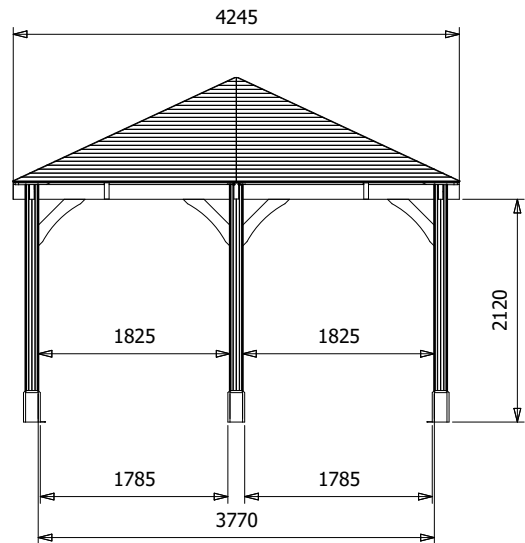

Leviathan Wooden Gazebo

Specification

- Overall External Dimensions: 4.26m x 4.26m (13' 11" x 13' 11")
- External Width: 4.26m (13' 11")
- External Depth: 4.26m (13' 11")
- Internal Width: 3.77m (12' 4")
- Internal Depth: 3.77m (12' 4")
- Overall Height: 3.28m (10' 9")
- Internal Eaves Height: 2.12m (6' 11")
- Internal Width (Post): 1.83m (6' 0")
- Internal Depth (Post): 1.83m (6' 0")
- External Lower Post Trim Width: 4.05m (13' 3")
- External Lower Post Trim Depth: 4.05m (13' 3")
- Internal Lower Post Trim Width: 3.73m (12' 2")
- Internal Lower Post Trim Depth: 3.73m (12' 2")

- Uprights: 120mm x 120mm
- Roof: 19mm Tongue and Groove Boards
- Roof Covering Options: None, Felt or Shingles
- Timber: Spruce
- Guarantee: 10 Years on Pressure Treated Timber against Rot and Insect Infestation
- Approx. DIY Assembly Time: 1 Day* *This is an approximate time only, based on 2 people. Assembly time may vary depending on season/weather conditions, foundation type, ability of those constructing, etc