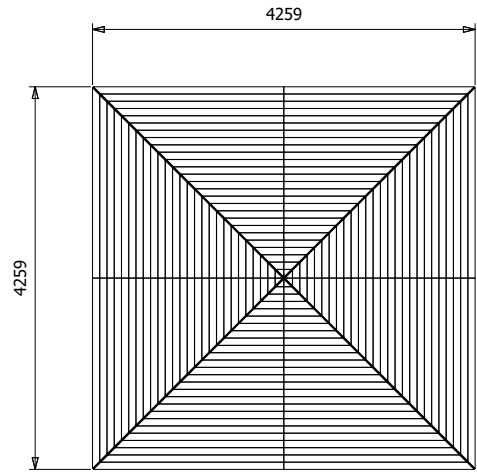

Leviathan Wooden Gazebo

Specification

- Overall External Dimensions: 4.26m x 4.26m (13' 11" x 13' 11")
- External Width: 4.26m (13' 11")
- External Depth: 4.26m (13' 11")
- Internal Width: 3.77m (12' 4")
- Internal Depth: 3.77m (12' 4")
- Overall Height: 3.28m (10' 9")
- Internal Eaves Height: 2.12m (6' 11")
- Internal Width (Post): 1.83m (6' 0")
- Internal Depth (Post): 1.83m (6' 0")
- External Lower Post Trim Width: 4.05m (13' 3")
- External Lower Post Trim Depth: 4.05m (13' 3")
- Internal Lower Post Trim Width: 3.73m (12' 2")
- Internal Lower Post Trim Depth: 3.73m (12' 2")

- Uprights: 120mm x 120mm
- Roof: 19mm Tongue and Groove Boards
- Roof Covering Options: None, Felt or Shingles
- Timber: Spruce
- Guarantee: 10 Years on Pressure Treated Timber against Rot and Insect Infestation
- Approx. DIY Assembly Time: 1 Day* *This is an approximate time only, based on 2 people. Assembly time may vary depending on season/weather conditions, foundation type, ability of those constructing, etc