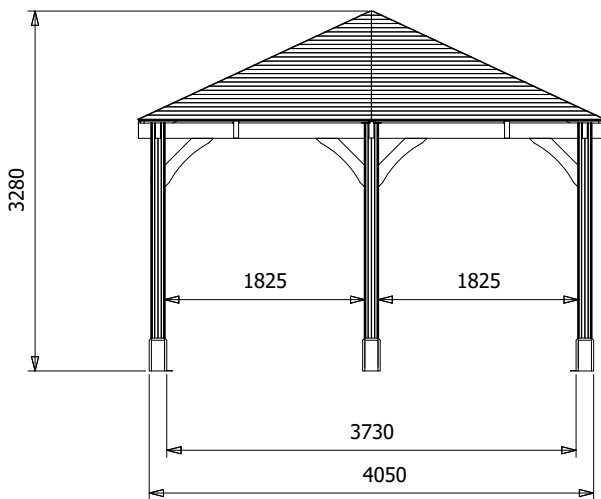

Leviathan Wooden Gazebo

Specification

- Overall External Dimensions: 4.26m x 4.26m (13' 11" x 13' 11")
- External Width: 4.26m (13' 11")
- External Depth: 4.26m (13' 11")
- Internal Width: 3.77m (12' 4")
- Internal Depth: 3.77m (12' 4")
- Overall Height: 3.28m (10' 9")
- Internal Eaves Height: 2.12m (6' 11")
- Internal Width (Post): 1.83m (6' 0")
- Internal Depth (Post): 1.83m (6' 0")
- External Lower Post Trim Width: 4.05m (13' 3")
- External Lower Post Trim Depth: 4.05m (13' 3")
- Internal Lower Post Trim Width: 3.73m (12' 2")
- Internal Lower Post Trim Depth: 3.73m (12' 2")

- Uprights: 120mm x 120mm
- Roof: 19mm Tongue and Groove Boards
- Roof Covering Options: None, Felt or Shingles
- Timber: Spruce
- Guarantee: 10 Years on Pressure Treated Timber against Rot and Insect Infestation
- Approx. DIY Assembly Time: 1 Day* *This is an approximate time only, based on 2 people. Assembly time may vary depending on season/weather conditions, foundation type, ability of those constructing, etc