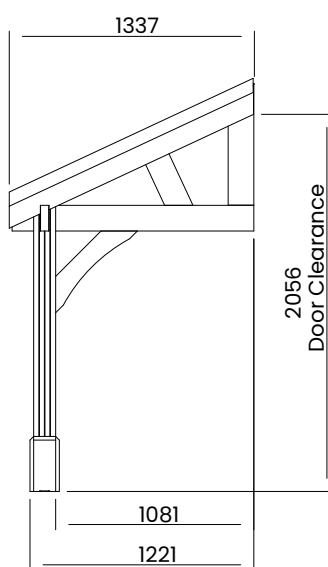

Thunderdam Pent Chunky Porch Half Height (2 Posts) W2m x H1.5m

VIEW FROM REAR

VIEW FROM FRONT

Specification

- Overall External Dimensions: 2.08m x 1.34m (6' 9" x 4' 4")
- External Width: 1.84m (6' 0")
- External Depth: 1.22m (4' 0")
- Overall Height: 2.25m (7' 4")
- Internal Width (Post): 1.56m (5' 1.5")
- Internal Depth (Post): 1.08m (3' 6")
- Timber: Spruce
- Uprights: 120mm x 120mm
- Guarantee: 10 Years on Pressure Treated Timber against Rot and Insect Infestation