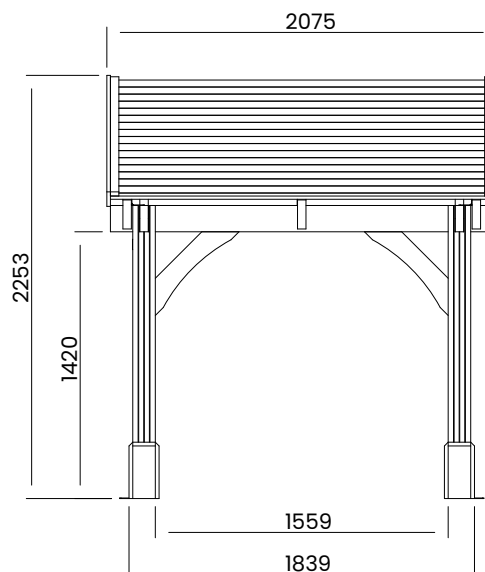

Thunderdam Pent Chunky Porch Half Height (2 Posts) W2m x H1.5m

VIEW FROM REAR

VIEW FROM FRONT

Specification

- Overall External Dimensions: 2.08m x 1.34m (6' 9" x 4' 4")
- External Width: 1.84m (6' 0")
- External Depth: 1.22m (4' 0")
- Overall Height: 2.25m (7' 4")
- Internal Width (Post): 1.56m (5' 1.5")
- Internal Depth (Post): 1.08m (3' 6")
- Timber: Spruce
- Uprights: 120mm x 120mm
- Guarantee: 10 Years on Pressure Treated Timber against Rot and Insect Infestation