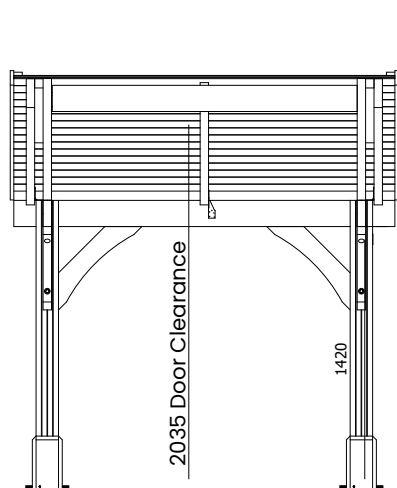

Thunderdam Pent Chunky Porch Half Height (2 Posts) W2m x H1.5m

VIEW FROM REAR

VIEW FROM FRONT

Specification

- Overall External Dimensions: 2.08m x 1.34m (6' 9" x 4' 4")
- External Width: 1.84m (6' 0")
- External Depth: 1.22m (4' 0")
- Overall Height: 2.25m (7' 4")
- Internal Width (Post): 1.56m (5' 1.5")
- Internal Depth (Post): 1.08m (3' 6")
- Timber: Spruce
- Uprights: 120mm x 120mm
- Guarantee: 10 Years on Pressure Treated Timber against Rot and Insect Infestation