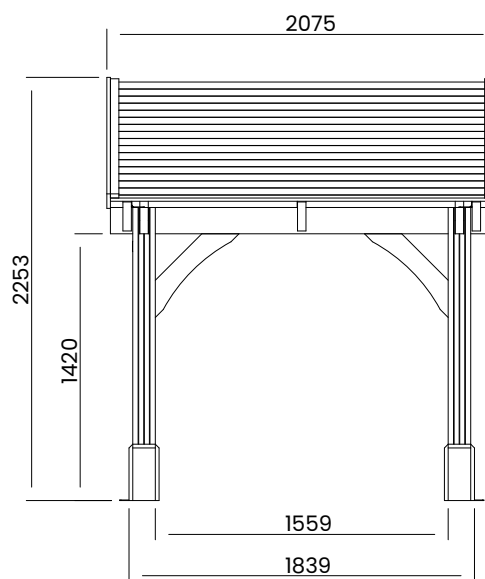

# Thunderdam Pent Chunky Porch Half Height (4 Posts)

VIEW FROM REAR

VIEW FROM FRONT

## Specification

- Overall External Dimensions: 2.08m x 1.34m (6' 9" x 4' 4")
- External Width: 1.84m (6' 0")
- External Depth: 1.22m (4' 0")
- Overall Height: 2.25m (7' 4")
- Internal Width (Post): 1.56m (5' 1.5")
- Internal Depth (Post): 0.96m (3' 6")
- Timber: Spruce
- Uprights: 120mm x 120mm
- Guarantee: 10 Years on Pressure Treated Timber against Rot and Insect Infestation