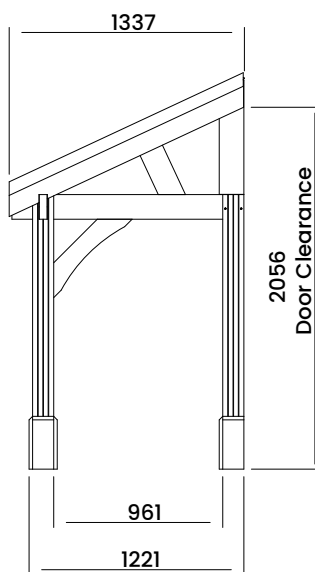

# Thunderdam Pent Chunky Porch Half Height (4 Posts)

VIEW FROM REAR

VIEW FROM FRONT

## Specification

- Overall External Dimensions: 2.08m x 1.34m (6' 9" x 4' 4")
- External Width: 1.84m (6' 0")
- External Depth: 1.22m (4' 0")
- Overall Height: 2.25m (7' 4")
- Internal Width (Post): 1.56m (5' 1.5")
- Internal Depth (Post): 0.96m (3' 6")
- Timber: Spruce
- Uprights: 120mm x 120mm
- Guarantee: 10 Years on Pressure Treated Timber against Rot and Insect Infestation