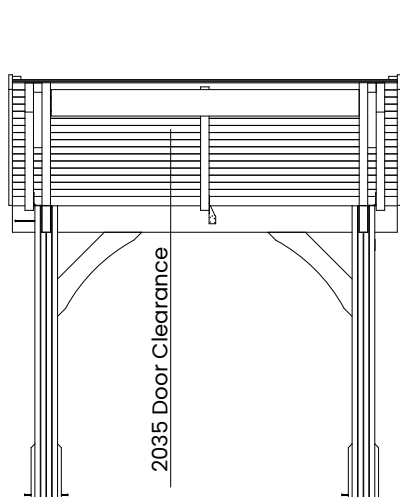

# Thunderdam Pent Chunky Porch Half Height (4 Posts)

VIEW FROM REAR

VIEW FROM FRONT

## Specification

- Overall External Dimensions: 2.08m x 1.34m (6' 9" x 4' 4")
- External Width: 1.84m (6' 0")
- External Depth: 1.22m (4' 0")
- Overall Height: 2.25m (7' 4")
- Internal Width (Post): 1.56m (5' 1.5")
- Internal Depth (Post): 0.96m (3' 6")
- Timber: Spruce
- Uprights: 120mm x 120mm
- Guarantee: 10 Years on Pressure Treated Timber against Rot and Insect Infestation