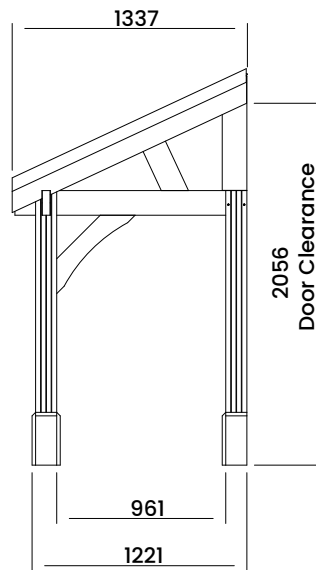

Thunderdam Pent Chunky Porch Half Height (4 Posts) W2m x H1.5m

VIEW FROM REAR

VIEW FROM FRONT

Specification

- Overall External Dimensions: 2.08m x 1.34m (6' 9" x 4' 4")
- External Width: 1.84m (6' 0")
- External Depth: 1.22m (4' 0")
- Overall Height: 2.25m (7' 4")
- Internal Width (Post): 1.56m (5' 1.5")
- Internal Depth (Post): 0.96m (3' 6")
- Timber: Spruce
- Uprights: 120mm x 120mm
- Guarantee: 10 Years on Pressure Treated Timber against Rot and Insect Infestation