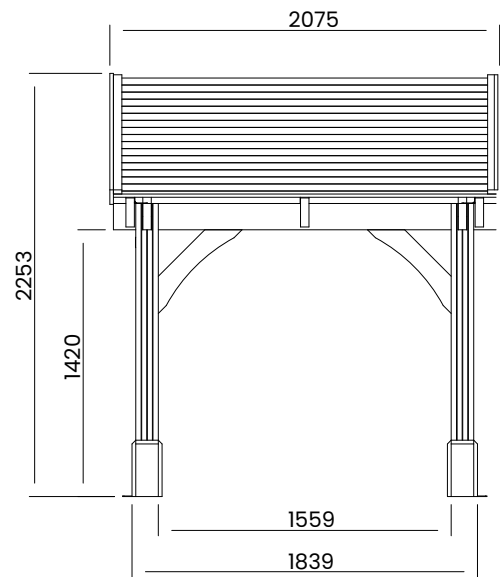

Thunderdam Pent Chunky Porch Half Height (4 Posts) W2m x H1.5m

VIEW FROM REAR

VIEW FROM FRONT

Specification

- Overall External Dimensions: 2.08m x 1.34m (6' 9" x 4' 4")
- External Width: 1.84m (6' 0")
- External Depth: 1.22m (4' 0")
- Overall Height: 2.25m (7' 4")
- Internal Width (Post): 1.56m (5' 1.5")
- Internal Depth (Post): 0.96m (3' 6")
- Timber: Spruce
- Uprights: 120mm x 120mm
- Guarantee: 10 Years on Pressure Treated Timber against Rot and Insect Infestation