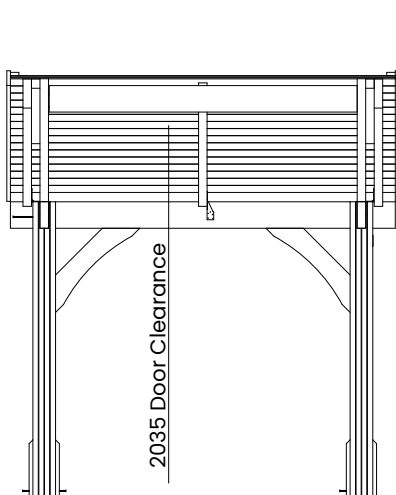

Thunderdam Pent Chunky Porch Half Height (4 Posts) W2m x H1.5m

VIEW FROM REAR

VIEW FROM FRONT

Specification

- Overall External Dimensions: 2.08m x 1.34m (6' 9" x 4' 4")
- External Width: 1.84m (6' 0")
- External Depth: 1.22m (4' 0")
- Overall Height: 2.25m (7' 4")
- Internal Width (Post): 1.56m (5' 1.5")
- Internal Depth (Post): 0.96m (3' 6")
- Timber: Spruce
- Uprights: 120mm x 120mm
- Guarantee: 10 Years on Pressure Treated Timber against Rot and Insect Infestation