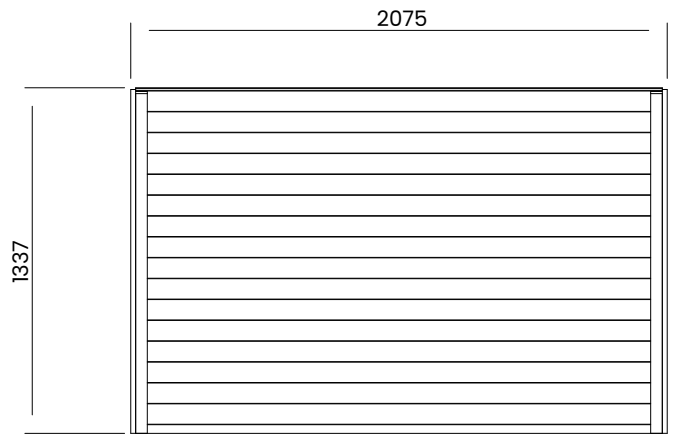

Thunderdam Pent Chunky Porch Half Height (4 Posts) W2m x H1.5m

VIEW FROM REAR

VIEW FROM FRONT

Specification

- Overall External Dimensions: 2.08m x 1.34m (6' 9" x 4' 4")
- External Width: 1.84m (6' 0")
- External Depth: 1.22m (4' 0")
- Overall Height: 2.25m (7' 4")
- Internal Width (Post): 1.56m (5' 1.5")
- Internal Depth (Post): 0.96m (3' 6")
- Timber: Spruce
- Uprights: 120mm x 120mm
- Guarantee: 10 Years on Pressure Treated Timber against Rot and Insect Infestation