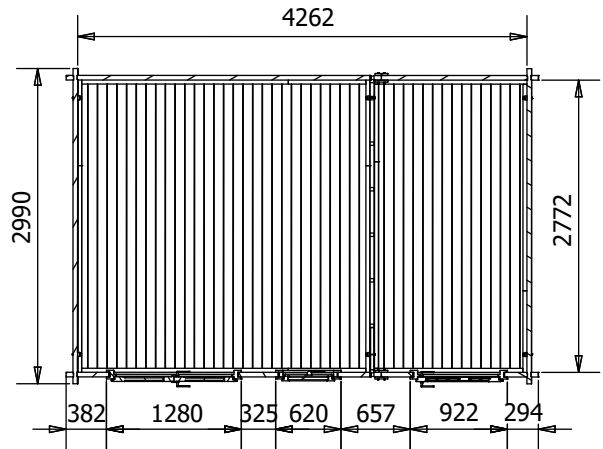

EvilAmy Log Cabin

Specification

- Overall External Dimensions: 4.52m x 3.35m (14' 9" x 10' 11")
- External Width: 4.48m (14' 8")
- External Depth: 2.99m (9' 9")
- Main Room Internal Depth: 2.77m (9' 1")
- Main Room Internal Width: 2.77m (9' 1")
- Main Room Internal Area (m²): 7.67m²
- Store Room Internal Width: 1.45m (4' 9")
- Store Room Internal Depth: 2.77m (9' 1")
- Store Room Internal Area (m²): 4.02m²
- Ridge Height: 2.46m (8' 0")
- Roof Overhang: 0.32m (1' 0")
- Roof Thickness: 19mm Tongue & Groove
- Roof Covering Options: None or Felt

- Door Height (Walkthrough Height): 1.82m (5' 11")
 - Door Width (Walkthrough Width): 1.11m (3' 7")
 - Door Locking System: Industry Leading 4 Point Lock - 2 Cams, Latch & Hook Bolt
 - Window Locking System: Multi Point with Mushroom Headed Espagnolettes
 - Window Opening Size: 0.43m x 1.37m (1' 5" x 4' 5")
 - Glazing Options: 24mm Double Glazing as Standard!
 - Ventilation: 2 Plastic Vents Included
 - Approx. Assembly Time: 2 Days*
- *This is an approximate time only, based on 2 people. Assembly time may vary depending on season/weather conditions, foundation type, ability of those constructing, etc