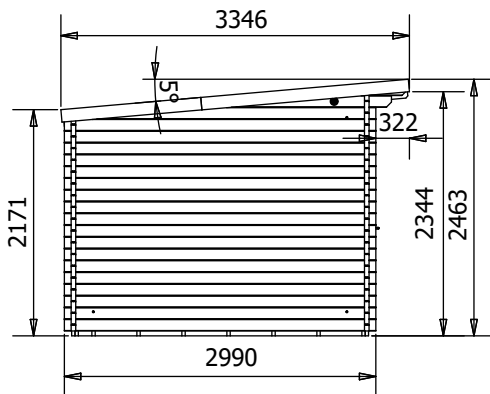

EvilAmy Log Cabin

Specification

- Overall External Dimensions: 4.52m x 3.35m (14' 9" x 10' 11")
- External Width: 4.48m (14' 8")
- External Depth: 2.99m (9' 9")
- Main Room Internal Depth: 2.77m (9' 1")
- Main Room Internal Width: 2.77m (9' 1")
- Main Room Internal Area (m²): 7.67m²
- Store Room Internal Width: 1.45m (4' 9")
- Store Room Internal Depth: 2.77m (9' 1")
- Store Room Internal Area (m²): 4.02m²
- Ridge Height: 2.46m (8' 0")
- Roof Overhang: 0.32m (1' 0")
- Roof Thickness: 19mm Tongue & Groove
- Roof Covering Options: None or Felt

- Door Height (Walkthrough Height): 1.82m (5' 11")
 - Door Width (Walkthrough Width): 1.11m (3' 7")
 - Door Locking System: Industry Leading 4 Point Lock - 2 Cams, Latch & Hook Bolt
 - Window Locking System: Multi Point with Mushroom Headed Espagnolettes
 - Window Opening Size: 0.43m x 1.37m (1' 5" x 4' 5")
 - Glazing Options: 24mm Double Glazing as Standard!
 - Ventilation: 2 Plastic Vents Included
 - Approx. Assembly Time: 2 Days*
- *This is an approximate time only, based on 2 people. Assembly time may vary depending on season/weather conditions, foundation type, ability of those constructing, etc