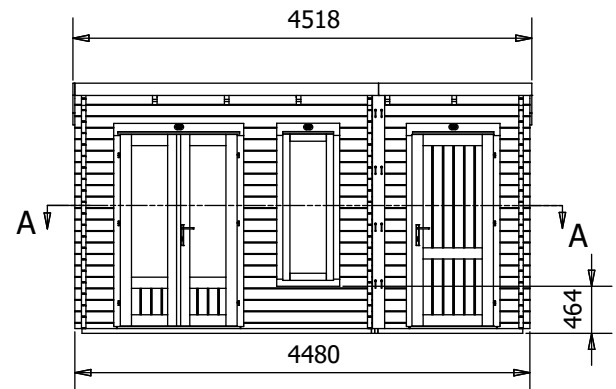

EvilAmy Log Cabin

Specification

- Overall External Dimensions: 4.52m x 3.35m (14' 9" x 10' 11")
- External Width: 4.48m (14' 8")
- External Depth: 2.99m (9' 9")
- Main Room Internal Depth: 2.77m (9' 1")
- Main Room Internal Width: 2.77m (9' 1")
- Main Room Internal Area (m²): 7.67m²
- Store Room Internal Width: 1.45m (4' 9")
- Store Room Internal Depth: 2.77m (9' 1")
- Store Room Internal Area (m²): 4.02m²
- Ridge Height: 2.46m (8' 0")
- Roof Overhang: 0.32m (1' 0")
- Roof Thickness: 19mm Tongue & Groove
- Roof Covering Options: None or Felt

- Door Height (Walkthrough Height): 1.82m (5' 11")
 - Door Width (Walkthrough Width): 1.11m (3' 7")
 - Door Locking System: Industry Leading 4 Point Lock - 2 Cams, Latch & Hook Bolt
 - Window Locking System: Multi Point with Mushroom Headed Espagnolettes
 - Window Opening Size: 0.43m x 1.37m (1' 5" x 4' 5")
 - Glazing Options: 24mm Double Glazing as Standard!
 - Ventilation: 2 Plastic Vents Included
 - Approx. Assembly Time: 2 Days*
- *This is an approximate time only, based on 2 people. Assembly time may vary depending on season/weather conditions, foundation type, ability of those constructing, etc