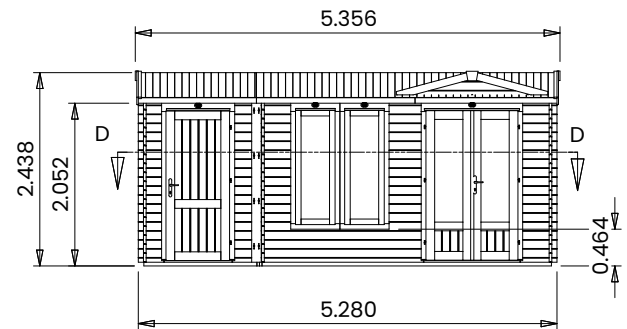

EvilGhost Log Cabin

Specification

- **Overall External Dimensions:** 5.356m x 3.213m (17' 6" x 10' 6")
- **External Width:** 5.280m (17' 3")
- **External Depth:** 2.890m (9' 5")
- **Internal Width:** 3.592m (11' 9")
- **Sidestore Internal Width:** 1.456m (4' 9")
- **Internal Depth:** 2.692m (8' 10")
- **Sidestore Internal Depth:** 2.692m (8' 10")
- **Internal Area (m²):** 9.670m
- **Sidestore Internal Area (m²):** 3.920m
- **Ridge Height:** 2.458m (8' 0")
- **Internal Eaves Height:** 2.078m (6' 9")
- **Roof Overhang:** 0.226m (0' 9")
- **Roof Thickness:** 19mm Tongue & Groove
- **Floor Thickness:** 19mm Tongue & Groove
- **Roof Covering Options:** None or Felt
- **Walls:** 100% Slow-Grown Spruce
- **Floor Bearers:** Pressure Treated for Longevity
- **Building Style:** Strong Interlocking Tongue & Groove Logs
- **Glazing Options:** 24mm Double Glazing Included as Standard
- **Window Locking System:** Secure Multi-Point Locking with Espagnolettes
- **Door Locking System:** Industry Leading 4 Point Lock - 2 Cams, Latch & Hook Bolt
- **Approx. DIY Assembly Time:** 2 Days. This time is an approximation, based on two people building the basic product with no added extras. Assembly time may vary with additional items such as roof shingles, or external