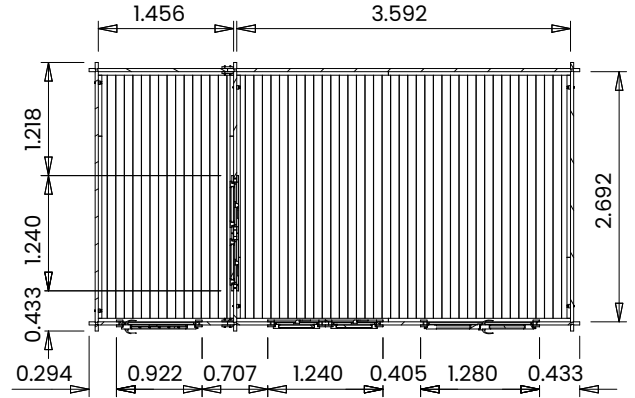

EvilGhost Log Cabin

Specification

- **Overall External Dimensions:** 5.356m x 3.213m (17' 6" x 10' 6")
- **External Width:** 5.280m (17' 3")
- **External Depth:** 2.890m (9' 5")
- **Internal Width:** 3.592m (11' 9")
- **Sidestore Internal Width:** 1.456m (4' 9")
- **Internal Depth:** 2.692m (8' 10")
- **Sidestore Internal Depth:** 2.692m (8' 10")
- **Internal Area (m²):** 9.670m
- **Sidestore Internal Area (m²):** 3.920m
- **Ridge Height:** 2.458m (8' 0")
- **Internal Eaves Height:** 2.078m (6' 9")
- **Roof Overhang:** 0.226m (0' 9")
- **Roof Thickness:** 19mm Tongue & Groove
- **Floor Thickness:** 19mm Tongue & Groove
- **Roof Covering Options:** None or Felt
- **Walls:** 100% Slow-Grown Spruce
- **Floor Bearers:** Pressure Treated for Longevity
- **Building Style:** Strong Interlocking Tongue & Groove Logs
- **Glazing Options:** 24mm Double Glazing Included as Standard
- **Window Locking System:** Secure Multi-Point Locking with Espagnolettes
- **Door Locking System:** Industry Leading 4 Point Lock - 2 Cams, Latch & Hook Bolt
- **Approx. DIY Assembly Time:** 2 Days. This time is an approximation, based on two people building the basic product with no added extras. Assembly time may vary with additional items such as roof shingles, or external