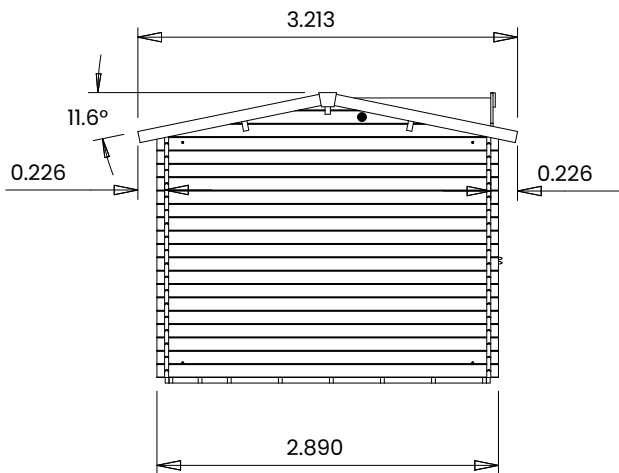

EvilGhost Log Cabin

Specification

- **Overall External Dimensions:** 5.356m x 3.213m (17' 6" x 10' 6")
- **External Width:** 5.280m (17' 3")
- **External Depth:** 2.890m (9' 5")
- **Internal Width:** 3.592m (11' 9")
- **Sidestore Internal Width:** 1.456m (4' 9")
- **Internal Depth:** 2.692m (8' 10")
- **Sidestore Internal Depth:** 2.692m (8' 10")
- **Internal Area (m²):** 9.670m
- **Sidestore Internal Area (m²):** 3.920m
- **Ridge Height:** 2.458m (8' 0")
- **Internal Eaves Height:** 2.078m (6' 9")
- **Roof Overhang:** 0.226m (0' 9")
- **Roof Thickness:** 19mm Tongue & Groove
- **Floor Thickness:** 19mm Tongue & Groove
- **Roof Covering Options:** None or Felt
- **Walls:** 100% Slow-Grown Spruce
- **Floor Bearers:** Pressure Treated for Longevity
- **Building Style:** Strong Interlocking Tongue & Groove Logs
- **Glazing Options:** 24mm Double Glazing Included as Standard
- **Window Locking System:** Secure Multi-Point Locking with Espagnolettes
- **Door Locking System:** Industry Leading 4 Point Lock - 2 Cams, Latch & Hook Bolt
- **Approx. DIY Assembly Time:** 2 Days. This time is an approximation, based on two people building the basic product with no added extras. Assembly time may vary with additional items such as roof shingles, or external