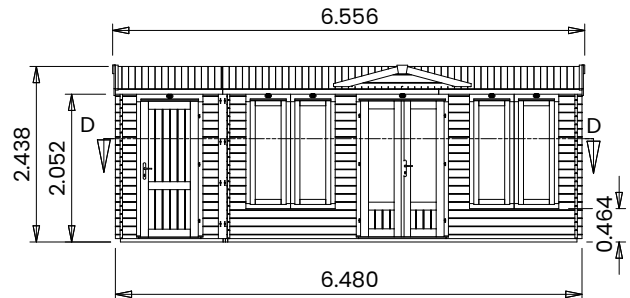

EvilGhost Log Cabin

Specification

- **Overall External Dimensions:** 6.556m x 3.213m (21' 6" x 10' 6")
- **External Width:** 6.480m (21' 3")
- **External Depth:** 2.890m (9' 5")
- **Internal Width:** 4.792m (15' 8")
- **Sidestore Internal Width:** 1.456m (4' 9")
- **Internal Depth:** 2.692m (8' 10")
- **Sidestore Internal Depth:** 2.692m (8' 10")
- **Internal Area (m²):** 12.900m
- **Sidestore Internal Area (m²):** 3.920m
- **Ridge Height:** 2.458m (8' 0")
- **Internal Eaves Height:** 2.078m (6' 9")
- **Roof Overhang:** 0.226m (0' 9")
- **Roof Thickness:** 19mm Tongue & Groove
- **Floor Thickness:** 19mm Tongue & Groove
- **Roof Covering Options:** None or Felt
- **Walls:** 100% Slow-Grown Spruce
- **Floor Bearers:** Pressure Treated for Longevity
- **Building Style:** Strong Interlocking Tongue & Groove Logs
- **Glazing Options:** 24mm Double Glazing Included as Standard
- **Window Locking System:** Secure Multi-Point Locking with Espagnolettes
- **Door Locking System:** Industry Leading 4 Point Lock - 2 Cams, Latch & Hook Bolt
- **Approx. DIY Assembly Time:** 2 Days. This time is an approximation, based on two people building the basic product with no added extras. Assembly time may vary with additional items such as roof shingles, or external