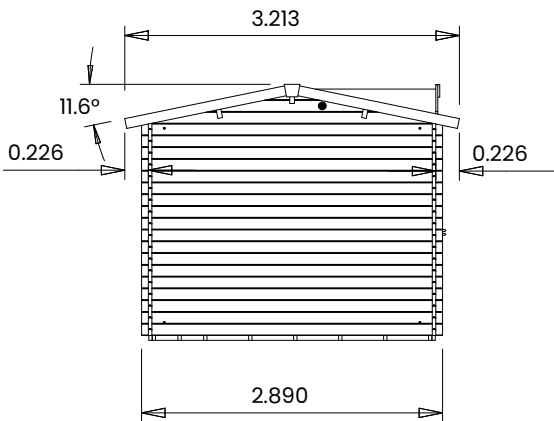

EvilGhost Log Cabin

Specification

- **Overall External Dimensions:** 6.556m x 3.213m (21' 6" x 10' 6")
- **External Width:** 6.480m (21' 3")
- **External Depth:** 2.890m (9' 5")
- **Internal Width:** 4.792m (15' 8")
- **Sidestore Internal Width:** 1.456m (4' 9")
- **Internal Depth:** 2.692m (8' 10")
- **Sidestore Internal Depth:** 2.692m (8' 10")
- **Internal Area (m²):** 12.900m
- **Sidestore Internal Area (m²):** 3.920m
- **Ridge Height:** 2.458m (8' 0")
- **Internal Eaves Height:** 2.078m (6' 9")
- **Roof Overhang:** 0.226m (0' 9")
- **Roof Thickness:** 19mm Tongue & Groove
- **Floor Thickness:** 19mm Tongue & Groove
- **Roof Covering Options:** None or Felt
- **Walls:** 100% Slow-Grown Spruce
- **Floor Bearers:** Pressure Treated for Longevity
- **Building Style:** Strong Interlocking Tongue & Groove Logs
- **Glazing Options:** 24mm Double Glazing Included as Standard
- **Window Locking System:** Secure Multi-Point Locking with Espagnolettes
- **Door Locking System:** Industry Leading 4 Point Lock - 2 Cams, Latch & Hook Bolt
- **Approx. DIY Assembly Time:** 2 Days. This time is an approximation, based on two people building the basic product with no added extras. Assembly time may vary with additional items such as roof shingles, or external