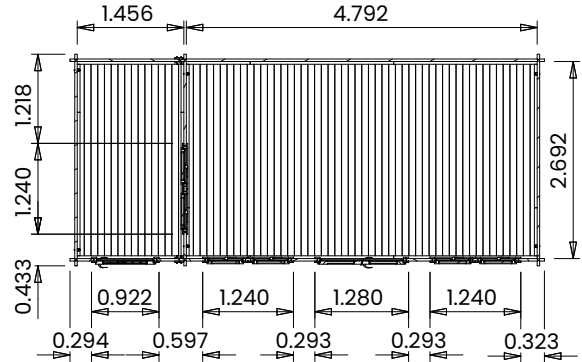

EvilGhost Log Cabin

Specification

- **Overall External Dimensions:** 6.556m x 3.213m (21' 6" x 10' 6")
- **External Width:** 6.480m (21' 3")
- **External Depth:** 2.890m (9' 5")
- **Internal Width:** 4.792m (15' 8")
- **Sidestore Internal Width:** 1.456m (4' 9")
- **Internal Depth:** 2.692m (8' 10")
- **Sidestore Internal Depth:** 2.692m (8' 10")
- **Internal Area (m²):** 12.900m
- **Sidestore Internal Area (m²):** 3.920m
- **Ridge Height:** 2.458m (8' 0")
- **Internal Eaves Height:** 2.078m (6' 9")
- **Roof Overhang:** 0.226m (0' 9")
- **Roof Thickness:** 19mm Tongue & Groove
- **Floor Thickness:** 19mm Tongue & Groove
- **Roof Covering Options:** None or Felt
- **Walls:** 100% Slow-Grown Spruce
- **Floor Bearers:** Pressure Treated for Longevity
- **Building Style:** Strong Interlocking Tongue & Groove Logs
- **Glazing Options:** 24mm Double Glazing Included as Standard
- **Window Locking System:** Secure Multi-Point Locking with Espagnolettes
- **Door Locking System:** Industry Leading 4 Point Lock - 2 Cams, Latch & Hook Bolt
- **Approx. DIY Assembly Time:** 2 Days. This time is an approximation, based on two people building the basic product with no added extras. Assembly time may vary with additional items such as roof shingles, or external