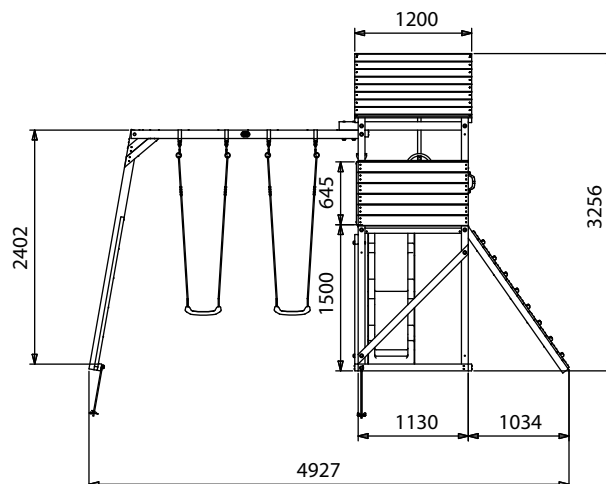

FrontireFort Max

Specification

- External Width Including Slide: 4.38m (14' 4")
- External Depth Including Slide: 4.88m (16' 0")
- Overall Height: 3.26m (10' 8")
- Platform Width: 1.09m (3' 6")
- Platform Depth: 1.13m (3' 8")
- Number of Children: 6 maximum at all times
- Number of Children on Platform: 2 maximum at all times
- Weight of Children: 50kg Per child
- Suitable Age Range: 3 - 14 Year olds
- Restrictions: 140mm x 45mm
- Main Timber: 70mm x 70mm
- Timber: Pressure Treated
- Independently Tested Safety Standard: EN71
- Safety Ground Anchors: 4 Included
- Safety Ground Anchors Material: Galvised Steel
- Safety Ground Anchors Length: 530
- Swing: 2 Swings
- Slide Construction: 1 Piece of durable plastic
- Climbing Wall: Climbing wall
- Monkey Bars: Yes
- Playhouse / Den: No
- Balcony: No
- Restrictions: Monkey Bar and Swing not to be used at the same time.