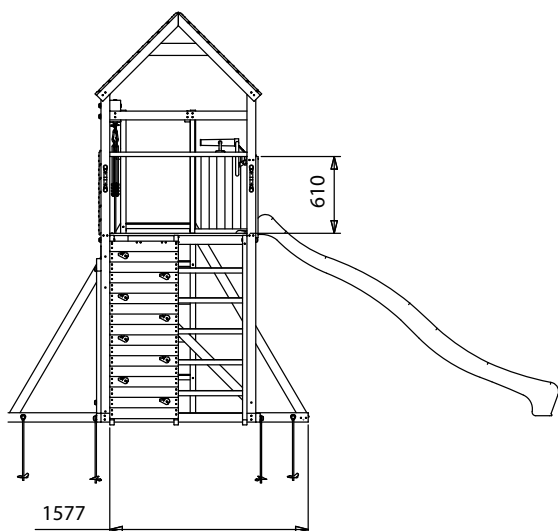

FrontireFort Max

Specification

- External Width Including Slide: 4.38m (14' 4")
- External Depth Including Slide: 4.88m (16' 0")
- Overall Height: 3.26m (10' 8")
- Platform Width: 1.09m (3' 6")
- Platform Depth: 1.13m (3' 8")
- Number of Children: 6 maximum at all times
- Number of Children on Platform: 2 maximum at all times
- Weight of Children: 50kg Per child
- Suitable Age Range: 3 - 14 Year olds
- Restrictions: 140mm x 45mm
- Main Timber: 70mm x 70mm
- Timber: Pressure Treated
- Independently Tested Safety Standard: EN71
- Safety Ground Anchors: 4 Included
- Safety Ground Anchors Material: Galvised Steel
- Safety Ground Anchors Length: 530
- Swing: 2 Swings
- Slide Construction: 1 Piece of durable plastic
- Climbing Wall: Climbing wall
- Monkey Bars: Yes
- Playhouse / Den: No
- Balcony: No
- Restrictions: Monkey Bar and Swing not to be used at the same time.