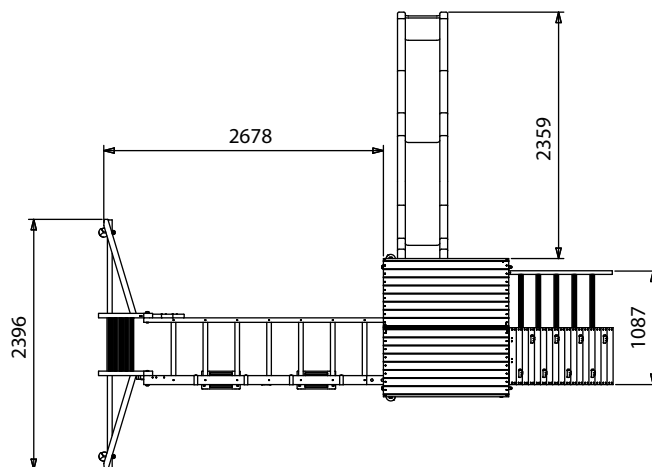

FrontireFort Max

Specification

- External Width Including Slide: 4.38m (14' 4")
- External Depth Including Slide: 4.88m (16' 0")
- Overall Height: 3.26m (10' 8")
- Platform Width: 1.09m (3' 6")
- Platform Depth: 1.13m (3' 8")
- Number of Children: 6 maximum at all times
- Number of Children on Platform: 2 maximum at all times
- Weight of Children: 50kg Per child
- Suitable Age Range: 3 - 14 Year olds
- Restrictions: 140mm x 45mm
- Main Timber: 70mm x 70mm
- Timber: Pressure Treated
- Independently Tested Safety Standard: EN71
- Safety Ground Anchors: 4 Included
- Safety Ground Anchors Material: Galvised Steel
- Safety Ground Anchors Length: 530
- Swing: 2 Swings
- Slide Construction: 1 Piece of durable plastic
- Climbing Wall: Climbing wall
- Monkey Bars: Yes
- Playhouse / Den: No
- Balcony: No
- Restrictions: Monkey Bar and Swing not to be used at the same time.