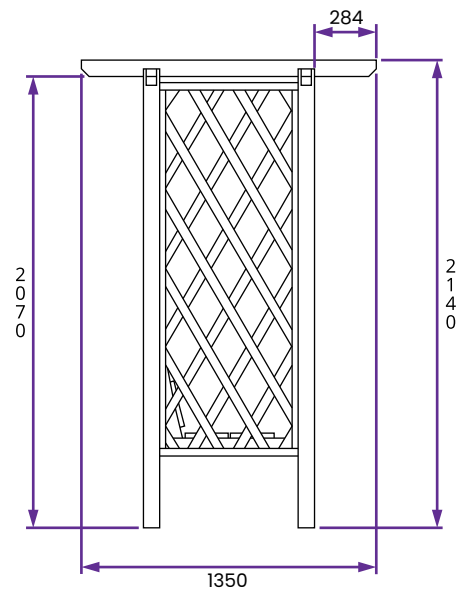

Jasmine Pergola with Seat

Specification

- Overall External Dimensions: 1.80m x 1.35m (5' 10" x 4' 5")
- External Width: 1.80m (5' 10")
- External Depth: 1.35m (4' 5")
- Ridge Height: 2.14m (7' 0")
- Bench Height: 430mm from the ground
- Bench Dimensions: 1310mm x 640mm
- Timber: Pressure Treated Spruce
- Trellis Panel: 2
- Freestanding: Designed to support itself