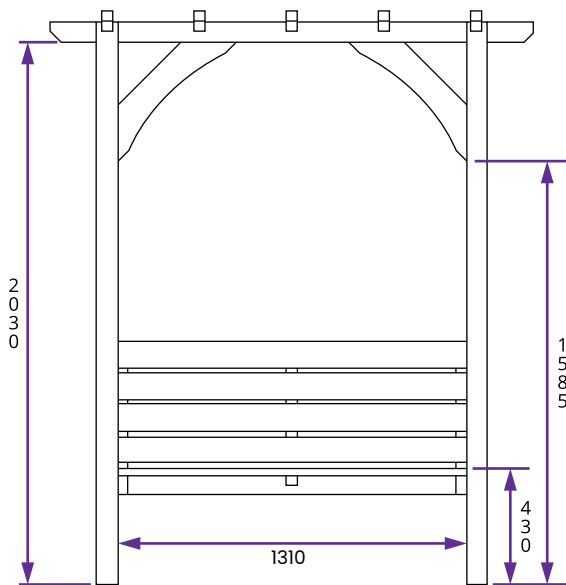

Jasmine Pergola with Seat

Specification

- Overall External Dimensions: 1.80m x 1.35m (5' 10" x 4' 5")
- External Width: 1.80m (5' 10")
- External Depth: 1.35m (4' 5")
- Ridge Height: 2.14m (7' 0")
- Bench Height: 430mm from the ground
- Bench Dimensions: 1310mm x 640mm
- Timber: Pressure Treated Spruce
- Trellis Panel: 2
- Freestanding: Designed to support itself