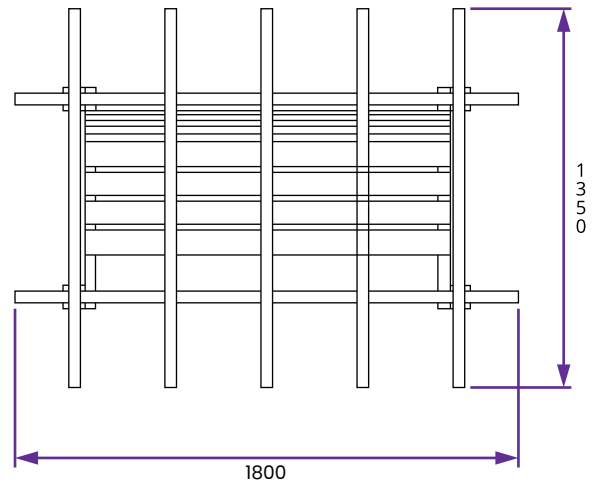

Jasmine Pergola with Seat

Specification

- Overall External Dimensions: 1.80m x 1.35m (5' 10" x 4' 5")
- External Width: 1.80m (5' 10")
- External Depth: 1.35m (4' 5")
- Ridge Height: 2.14m (7' 0")
- Bench Height: 430mm from the ground
- Bench Dimensions: 1310mm x 640mm
- Timber: Pressure Treated Spruce
- Trellis Panel: 2
- Freestanding: Designed to support itself