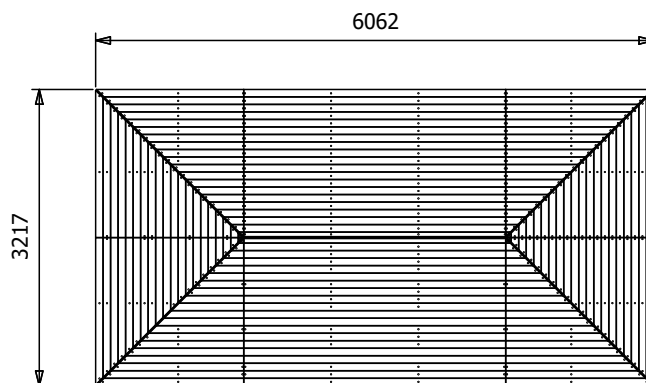

Leviathan Chunky Corner Gazebo

Specification

- **Overall External Dimensions:** 6.02m x 3.22m (19' 10" x 10' 6")
- **External Width:** 6.05m (19' 10")
- **External Depth:** 3.20m (10' 5")
- **Internal Width (Post):** 5.57m (18' 3")
- **Internal Depth (Post):** 2.72m (9' 11")
- **Overall Height:** 3.03m (9' 11")
- **Eaves Height:** 2.12m (6' 11")
- **Timber:** Spruce
- **Uprights:** 120mm x 120mm
- **Roof:** 15mm Shiplap Boards
- **Roof Covering Options:** None, Felt or Shingles