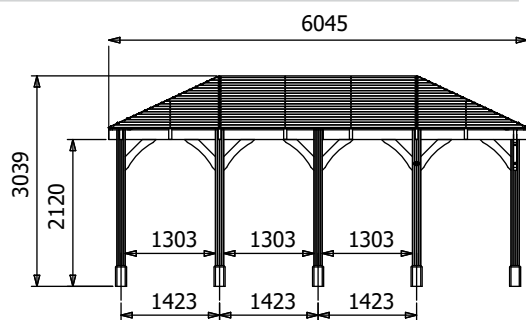

Leviathan Chunky Corner Gazebo

Specification

- **Overall External Dimensions:** 6.02m x 3.22m (19' 10" x 10' 6")
- **External Width:** 6.05m (19' 10")
- **External Depth:** 3.20m (10' 5")
- **Internal Width (Post):** 5.57m (18' 3")
- **Internal Depth (Post):** 2.72m (9' 11")
- **Overall Height:** 3.03m (9' 11")
- **Eaves Height:** 2.12m (6' 11")
- **Timber:** Spruce
- **Uprights:** 120mm x 120mm
- **Roof:** 15mm Shiplap Boards
- **Roof Covering Options:** None, Felt or Shingles