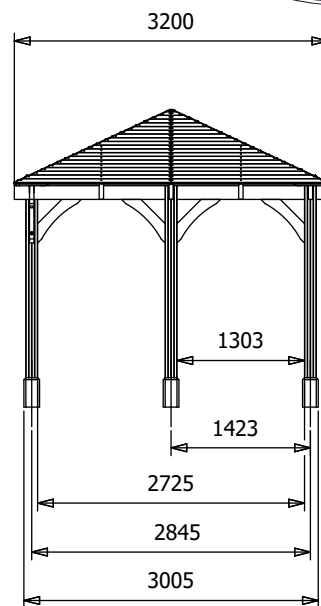

Leviathan Chunky Corner Gazebo

Specification

- **Overall External Dimensions:** 6.02m x 3.22m (19' 10" x 10' 6")
- **External Width:** 6.05m (19' 10")
- **External Depth:** 3.20m (10' 5")
- **Internal Width (Post):** 5.57m (18' 3")
- **Internal Depth (Post):** 2.72m (9' 11")
- **Overall Height:** 3.03m (9' 11")
- **Eaves Height:** 2.12m (6' 11")
- **Timber:** Spruce
- **Uprights:** 120mm x 120mm
- **Roof:** 15mm Shiplap Boards
- **Roof Covering Options:** None, Felt or Shingles