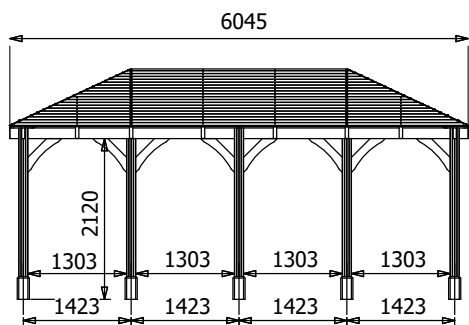

Leviathan Chunky Corner Gazebo

Specification

- **Overall External Dimensions:** 6.02m x 3.22m (19' 10" x 10' 6")
- **External Width:** 6.05m (19' 10")
- **External Depth:** 3.20m (10' 5")
- **Internal Width (Post):** 5.57m (18' 3")
- **Internal Depth (Post):** 2.72m (9' 11")
- **Overall Height:** 3.03m (9' 11")
- **Eaves Height:** 2.12m (6' 11")
- **Timber:** Spruce
- **Uprights:** 120mm x 120mm
- **Roof:** 15mm Shiplap Boards
- **Roof Covering Options:** None, Felt or Shingles