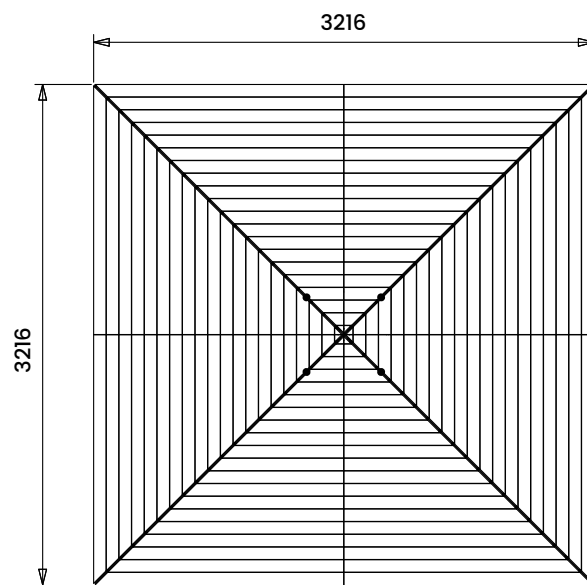

Leviathan Chunky Corner Gazebo

Specification

- Overall External Dimensions: 3.21m x 3.21m (10' 6" x 10' 6")
- External Width: 3.20m (10' 5")
- External Depth: 3.20m (10' 5")
- Internal Width (Post): 2.72m (8' 11")
- Internal Depth (Post): 2.72m (8' 11")
- Ridge Height: 3.03m (9' 11")
- Eaves Height: 2.12m (6' 11")
- Timber: Spruce
- Uprights: 120mm x 120mm
- Roof: 19mm Tongue & Groove Boards
- Roof Covering Options: None, Felt or Shingles