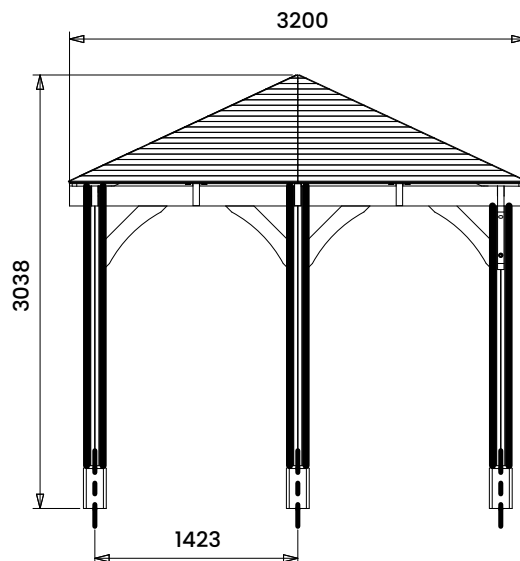

Leviathan Chunky Corner Gazebo

Specification

- Overall External Dimensions: 3.21m x 3.21m (10' 6" x 10' 6")
- External Width: 3.20m (10' 5")
- External Depth: 3.20m (10' 5")
- Internal Width (Post): 2.72m (8' 11")
- Internal Depth (Post): 2.72m (8' 11")
- Ridge Height: 3.03m (9' 11")
- Eaves Height: 2.12m (6' 11")
- Timber: Spruce
- Uprights: 120mm x 120mm
- Roof: 19mm Tongue & Groove Boards
- Roof Covering Options: None, Felt or Shingles