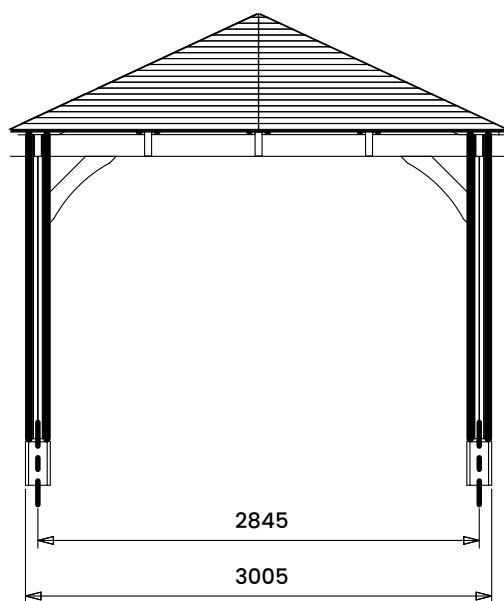

Leviathan Chunky Corner Gazebo

Specification

- Overall External Dimensions: 3.21m x 3.21m (10' 6" x 10' 6")
- External Width: 3.20m (10' 5")
- External Depth: 3.20m (10' 5")
- Internal Width (Post): 2.72m (8' 11")
- Internal Depth (Post): 2.72m (8' 11")
- Ridge Height: 3.03m (9' 11")
- Eaves Height: 2.12m (6' 11")
- Timber: Spruce
- Uprights: 120mm x 120mm
- Roof: 19mm Tongue & Groove Boards
- Roof Covering Options: None, Felt or Shingles