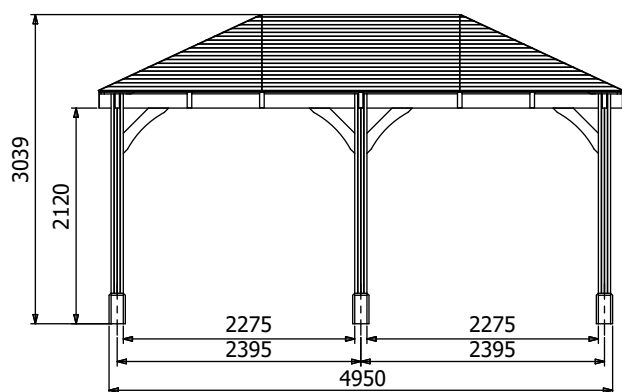

Leviathan Chunky Gazebo

Specification

- **Overall External Dimensions:** 5.16m x 3.21m (16' 11" x 10' 6")
- **External Width:** 5.14m (16' 10")
- **External Depth:** 3.20m (10' 5")
- **Internal Width (Post):** 4.67m (15' 3")
- **Internal Depth (Post):** 2.72m (8' 11")
- **Ridge Height:** 3.04m (9' 11")
- **Eaves Height:** 2.12m (6' 11")
- **Timber:** Spruce
- **Uprights:** 120mm x 120mm
- **Roof:** 19mm Tongue & Groove Boards
- **Roof Covering Options:** None, Felt or Shingles

Image shows base product as an example and excludes any wall configurations.