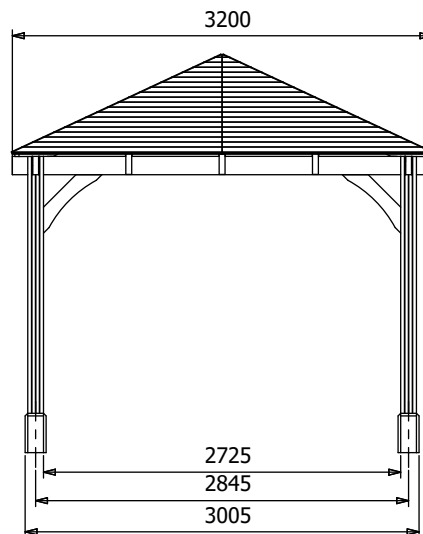

Leviathan Chunky Gazebo

Specification

- **Overall External Dimensions:** 5.16m x 3.21m (16' 11" x 10' 6")
- **External Width:** 5.14m (16' 10")
- **External Depth:** 3.20m (10' 5")
- **Internal Width (Post):** 4.67m (15' 3")
- **Internal Depth (Post):** 2.72m (8' 11")
- **Ridge Height:** 3.04m (9' 11")
- **Eaves Height:** 2.12m (6' 11")
- **Timber:** Spruce
- **Uprights:** 120mm x 120mm
- **Roof:** 19mm Tongue & Groove Boards
- **Roof Covering Options:** None, Felt or Shingles

Image shows base product as an example and excludes any wall configurations.