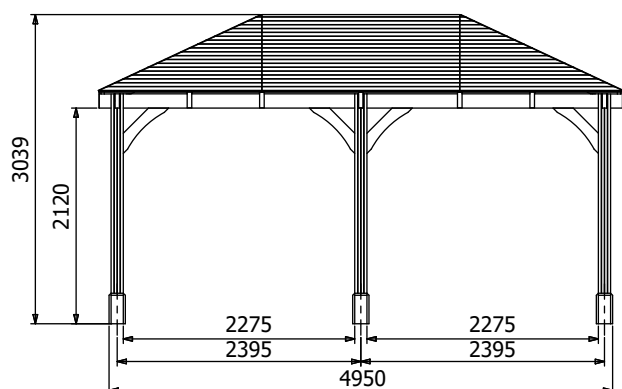

Leviathan Chunky Gazebo

Specification

- **Overall External Dimensions:** 5.16m x 3.21m (16' 11" x 10' 6")
- **External Width:** 5.14m (16' 10")
- **External Depth:** 3.20m (10' 5")
- **Internal Width (Post):** 4.67m (15' 3")
- **Internal Depth (Post):** 2.72m (8' 11")
- **Ridge Height:** 3.04m (9' 11")
- **Eaves Height:** 2.12m (6' 11")
- **Timber:** Spruce
- **Uprights:** 120mm x 120mm
- **Roof:** 19mm Tongue & Groove Boards
- **Roof Covering Options:** None, Felt or Shingles

Image shows base product as an example and excludes any wall configurations.