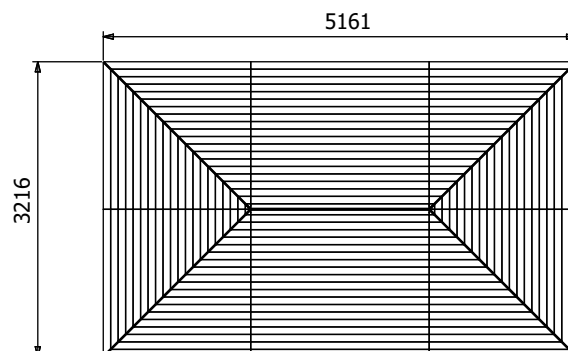

Leviathan Chunky Gazebo

Specification

- **Overall External Dimensions:** 5.16m x 3.21m (16' 11" x 10' 6")
- **External Width:** 5.14m (16' 10")
- **External Depth:** 3.20m (10' 5")
- **Internal Width (Post):** 4.67m (15' 3")
- **Internal Depth (Post):** 2.72m (8' 11")
- **Ridge Height:** 3.04m (9' 11")
- **Eaves Height:** 2.12m (6' 11")
- **Timber:** Spruce
- **Uprights:** 120mm x 120mm
- **Roof:** 19mm Tongue & Groove Boards
- **Roof Covering Options:** None, Felt or Shingles

Image shows base product as an example and excludes any wall configurations.