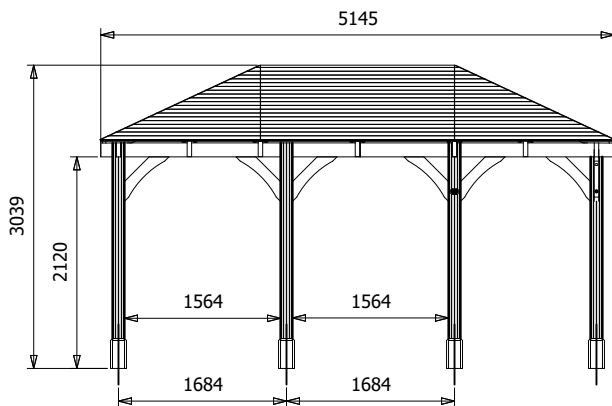

Leviathan Chunky Open Corner Gazebo

Specification

- **Please Note:** All sizes quoted are nominal
- **Overall External Dimensions:** 5.16m x 3.22m (16' 11" x 10' 6")
- **External Width:** 5.15m (16' 10")
- **External Depth:** 3.20m (10' 5")
- **Internal Width:** 4.67m (15' 3")
- **Internal Depth:** 2.73m (8' 11")
- **Overall Height:** 3.04m (9' 11")
- **Internal Eaves Height:** 2.12m (6' 11")
- **Roof Covering Options:** None, Felt or Shingles
- **Timber:** Spruce
- **Guarantee:** 10 Years on Pressure Treated Timber against Rot and Insect Infestation

- **Panel Framing:** 70mm x 70mm
 - **Uprights:** 120mm x 120mm
 - **Please Note:** All fixings needed for assembly are supplied
 - **Please Note:** All wood is pre-cut (with the exception of trims) for quick and easy construction.
 - **Approx. Assembly Time:** 1-2 Days*
- *This is an approximate time only, based on 2 people. Assembly time may vary depending on season/weather conditions, foundation type, ability of those constructing, etc