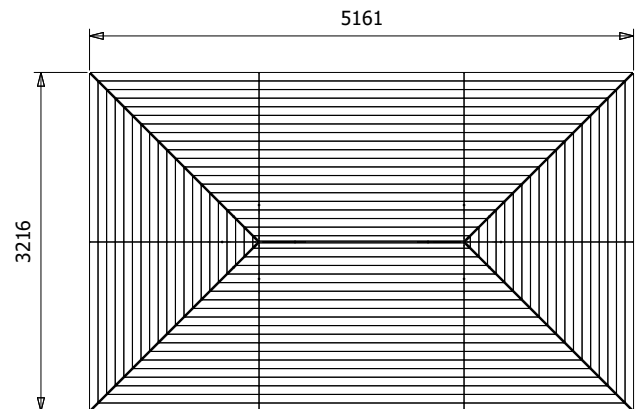

Leviathan Chunky Open Corner Gazebo

Specification

- **Please Note:** All sizes quoted are nominal
- **Overall External Dimensions:** 5.16m x 3.22m (16' 11" x 10' 6")
- **External Width:** 5.15m (16' 10")
- **External Depth:** 3.20m (10' 5")
- **Internal Width:** 4.67m (15' 3")
- **Internal Depth:** 2.73m (8' 11")
- **Overall Height:** 3.04m (9' 11")
- **Internal Eaves Height:** 2.12m (6' 11")
- **Roof Covering Options:** None, Felt or Shingles
- **Timber:** Spruce
- **Guarantee:** 10 Years on Pressure Treated Timber against Rot and Insect Infestation

- **Panel Framing:** 70mm x 70mm
 - **Uprights:** 120mm x 120mm
 - **Please Note:** All fixings needed for assembly are supplied
 - **Please Note:** All wood is pre-cut (with the exception of trims) for quick and easy construction.
 - **Approx. Assembly Time:** 1-2 Days*
- *This is an approximate time only, based on 2 people. Assembly time may vary depending on season/weather conditions, foundation type, ability of those constructing, etc