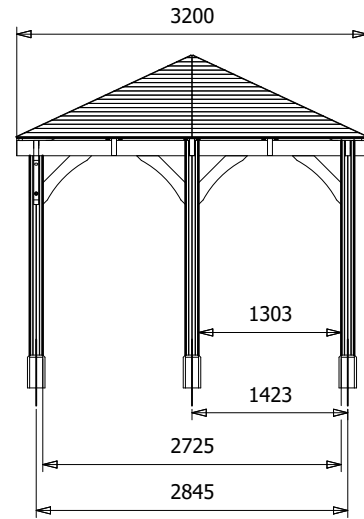

Leviathan Chunky Open Corner Gazebo

Specification

- **Please Note:** All sizes quoted are nominal
- **Overall External Dimensions:** 5.16m x 3.22m (16' 11" x 10' 6")
- **External Width:** 5.15m (16' 10")
- **External Depth:** 3.20m (10' 5")
- **Internal Width:** 4.67m (15' 3")
- **Internal Depth:** 2.73m (8' 11")
- **Overall Height:** 3.04m (9' 11")
- **Internal Eaves Height:** 2.12m (6' 11")
- **Roof Covering Options:** None, Felt or Shingles
- **Timber:** Spruce
- **Guarantee:** 10 Years on Pressure Treated Timber against Rot and Insect Infestation

- **Panel Framing:** 70mm x 70mm
 - **Uprights:** 120mm x 120mm
 - **Please Note:** All fixings needed for assembly are supplied
 - **Please Note:** All wood is pre-cut (with the exception of trims) for quick and easy construction.
 - **Approx. Assembly Time:** 1-2 Days*
- *This is an approximate time only, based on 2 people. Assembly time may vary depending on season/weather conditions, foundation type, ability of those constructing, etc