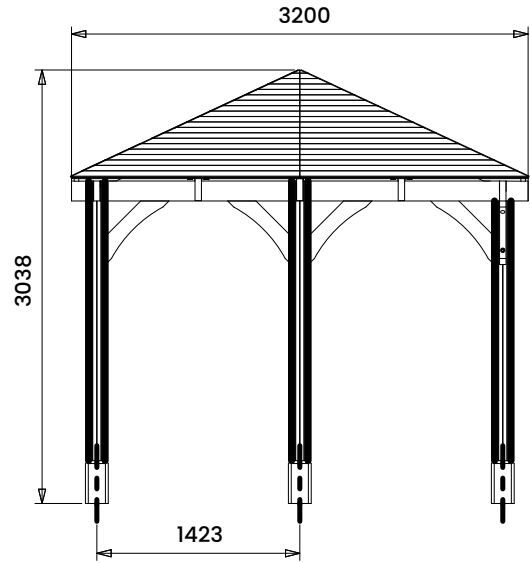

Leviathan Chunky Corner Gazebo

Specification

- **Overall External Dimensions:** 3.21m x 3.21m (10' 6" x 10' 6")
- **External Width:** 3.20m (10' 5")
- **External Depth:** 3.20m (10' 5")
- **Internal Width (Post):** 2.72m (8' 11")
- **Internal Depth (Post):** 2.72m (8' 11")
- **Ridge Height:** 3.03m (9' 11")
- **Eaves Height:** 2.12m (6' 11")
- **Timber:** Spruce
- **Uprights:** 120mm x 120mm
- **Roof:** 19mm Tongue & Groove Boards
- **Roof Covering Options:** None, Felt or Shingles
- **Guarantee:** 10 Years on Pressure Treated Timber against Rot and Insect Infestation
- **Please Note:** All fixings needed for assembly are supplied
- **Approx. Assembly Time:** 1 Day*