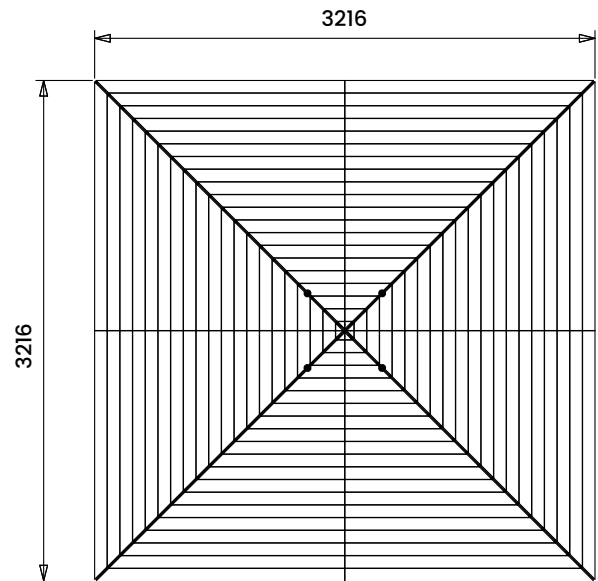

Leviathan Chunky Corner Gazebo

Specification

- **Overall External Dimensions:** 3.21m x 3.21m (10' 6" x 10' 6")
- **External Width:** 3.20m (10' 5")
- **External Depth:** 3.20m (10' 5")
- **Internal Width (Post):** 2.72m (8' 11")
- **Internal Depth (Post):** 2.72m (8' 11")
- **Ridge Height:** 3.03m (9' 11")
- **Eaves Height:** 2.12m (6' 11")
- **Timber:** Spruce
- **Uprights:** 120mm x 120mm
- **Roof:** 19mm Tongue & Groove Boards
- **Roof Covering Options:** None, Felt or Shingles
- **Guarantee:** 10 Years on Pressure Treated Timber against Rot and Insect Infestation
- **Please Note:** All fixings needed for assembly are supplied
- **Approx. Assembly Time:** 1 Day*