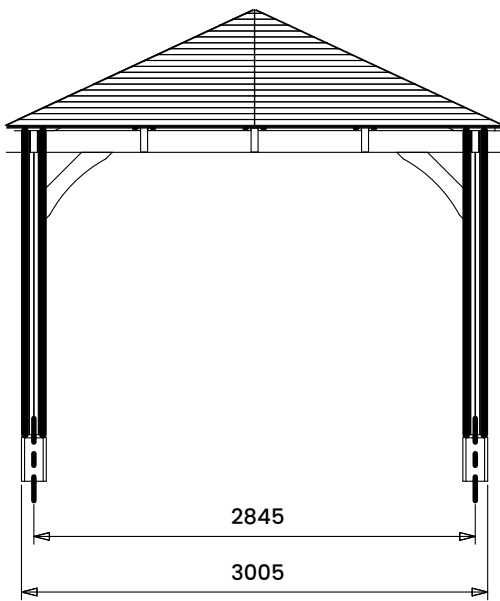

Leviathan Chunky Corner Gazebo

Specification

- **Overall External Dimensions:** 3.21m x 3.21m (10' 6" x 10' 6")
- **External Width:** 3.20m (10' 5")
- **External Depth:** 3.20m (10' 5")
- **Internal Width (Post):** 2.72m (8' 11")
- **Internal Depth (Post):** 2.72m (8' 11")
- **Ridge Height:** 3.03m (9' 11")
- **Eaves Height:** 2.12m (6' 11")
- **Timber:** Spruce
- **Uprights:** 120mm x 120mm
- **Roof:** 19mm Tongue & Groove Boards
- **Roof Covering Options:** None, Felt or Shingles
- **Guarantee:** 10 Years on Pressure Treated Timber against Rot and Insect Infestation
- **Please Note:** All fixings needed for assembly are supplied
- **Approx. Assembly Time:** 1 Day*