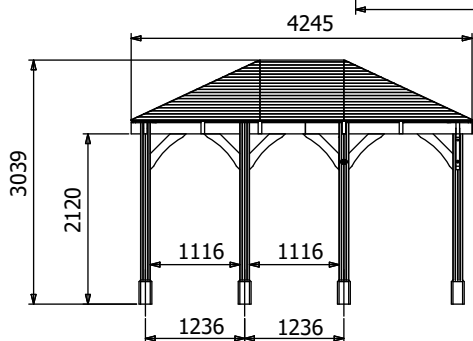

Leviathan Chunky Corner Gazebo

Specification

- **Overall External Dimensions:** 4.26m x 3.22m (13' 11" x 10' 6")
- **External Width:** 4.25m (13' 11")
- **External Depth:** 3.20m (10' 5")
- **Internal Width (Post):** 3.77m (12' 4")
- **Internal Depth (Post):** 2.73m (8' 11")
- **Ridge Height:** 3.04m (9' 11")
- **Eaves Height:** 2.12m (6' 11")
- **Timber:** Spruce
- **Uprights:** 120mm x 120mm
- **Roof:** 19mm Tongue & Groove Boards
- **Roof Covering Options:** None, Felt or Shingles