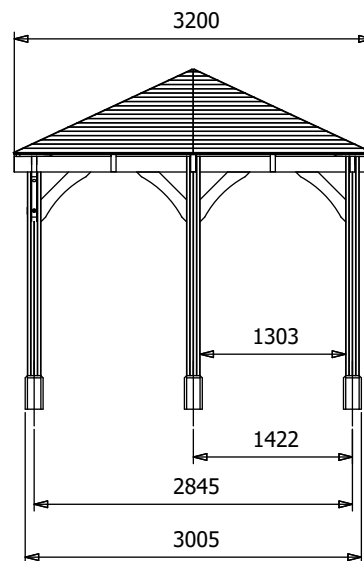

Leviathan Chunky Corner Gazebo

Specification

- **Overall External Dimensions:** 4.26m x 3.22m (13' 11" x 10' 6")
- **External Width:** 4.25m (13' 11")
- **External Depth:** 3.20m (10' 5")
- **Internal Width (Post):** 3.77m (12' 4")
- **Internal Depth (Post):** 2.73m (8' 11")
- **Ridge Height:** 3.04m (9' 11")
- **Eaves Height:** 2.12m (6' 11")
- **Timber:** Spruce
- **Uprights:** 120mm x 120mm
- **Roof:** 19mm Tongue & Groove Boards
- **Roof Covering Options:** None, Felt or Shingles