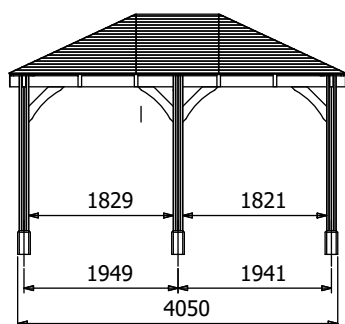

Leviathan Chunky Corner Gazebo

Specification

- **Overall External Dimensions:** 4.26m x 3.22m (13' 11" x 10' 6")
- **External Width:** 4.25m (13' 11")
- **External Depth:** 3.20m (10' 5")
- **Internal Width (Post):** 3.77m (12' 4")
- **Internal Depth (Post):** 2.73m (8' 11")
- **Ridge Height:** 3.04m (9' 11")
- **Eaves Height:** 2.12m (6' 11")
- **Timber:** Spruce
- **Uprights:** 120mm x 120mm
- **Roof:** 19mm Tongue & Groove Boards
- **Roof Covering Options:** None, Felt or Shingles