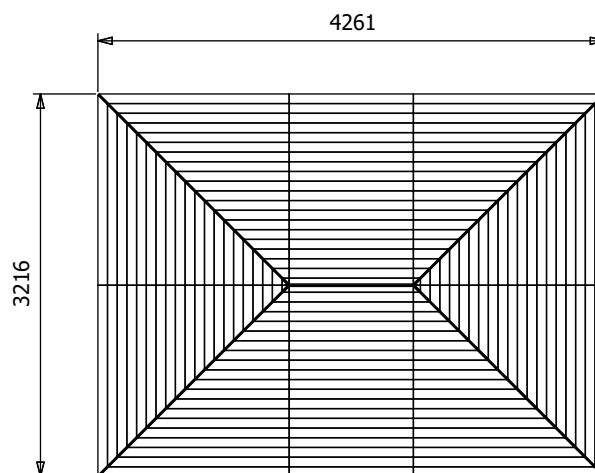

Leviathan Chunky Corner Gazebo

Specification

- **Overall External Dimensions:** 4.26m x 3.22m (13' 11" x 10' 6")
- **External Width:** 4.25m (13' 11")
- **External Depth:** 3.20m (10' 5")
- **Internal Width (Post):** 3.77m (12' 4")
- **Internal Depth (Post):** 2.73m (8' 11")
- **Ridge Height:** 3.04m (9' 11")
- **Eaves Height:** 2.12m (6' 11")
- **Timber:** Spruce
- **Uprights:** 120mm x 120mm
- **Roof:** 19mm Tongue & Groove Boards
- **Roof Covering Options:** None, Felt or Shingles