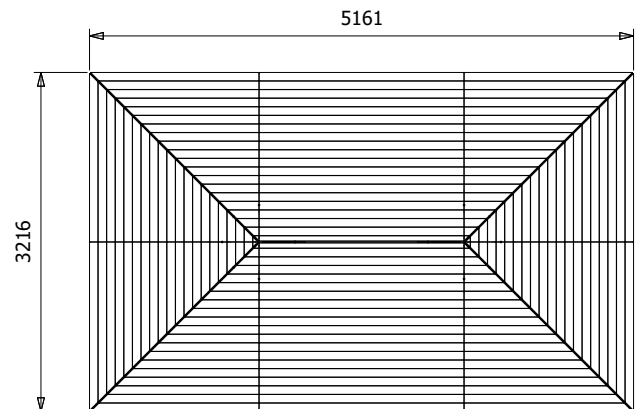

Leviathan Chunky Open Corner Gazebo

Specification

- **Please Note:** All sizes quoted are nominal
- **Overall External Dimensions:** 5.16m x 3.22m (16' 11" x 10' 6")
- **External Width:** 5.15m (16' 10")
- **External Depth:** 3.20m (10' 5")
- **Internal Width:** 4.67m (15' 3")
- **Internal Depth:** 2.73m (8' 11")
- **Overall Height:** 3.04m (9' 11")
- **Internal Eaves Height:** 2.12m (6' 11")
- **Roof Covering Options:** None, Felt or Shingles
- **Timber:** Spruce
- **Guarantee:** 10 Years on Pressure Treated Timber against Rot and Insect Infestation

- **Panel Framing:** 70mm x 70mm
 - **Uprights:** 120mm x 120mm
 - **Please Note:** All fixings needed for assembly are supplied
 - **Please Note:** All wood is pre-cut (with the exception of trims) for quick and easy construction.
 - **Approx. Assembly Time:** 1-2 Days*
- *This is an approximate time only, based on 2 people. Assembly time may vary depending on season/weather conditions, foundation type, ability of those constructing, etc

Image shows base product as an example and excludes any wall configurations.