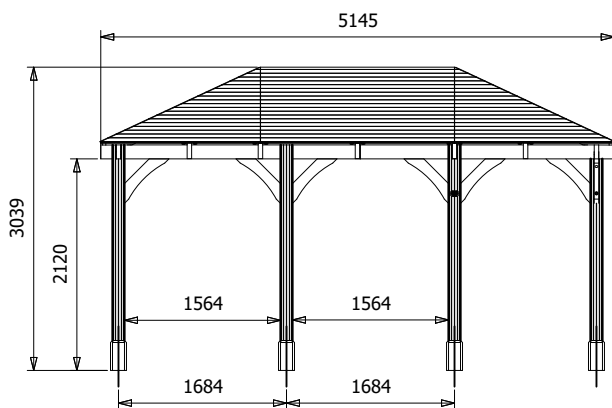

Leviathan Chunky Open Corner Gazebo

Specification

- **Please Note:** All sizes quoted are nominal
- **Overall External Dimensions:** 5.16m x 3.22m (16' 11" x 10' 6")
- **External Width:** 5.15m (16' 10")
- **External Depth:** 3.20m (10' 5")
- **Internal Width:** 4.67m (15' 3")
- **Internal Depth:** 2.73m (8' 11")
- **Overall Height:** 3.04m (9' 11")
- **Internal Eaves Height:** 2.12m (6' 11")
- **Roof Covering Options:** None, Felt or Shingles
- **Timber:** Spruce
- **Guarantee:** 10 Years on Pressure Treated Timber against Rot and Insect Infestation

- **Panel Framing:** 70mm x 70mm
 - **Uprights:** 120mm x 120mm
 - **Please Note:** All fixings needed for assembly are supplied
 - **Please Note:** All wood is pre-cut (with the exception of trims) for quick and easy construction.
 - **Approx. Assembly Time:** 1-2 Days*
- *This is an approximate time only, based on 2 people. Assembly time may vary depending on season/weather conditions, foundation type, ability of those constructing, etc

Image shows base product as an example and excludes any wall configurations.