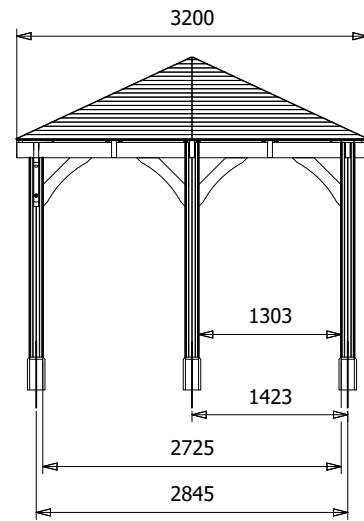

Leviathan Chunky Open Corner Gazebo

Specification

- **Please Note:** All sizes quoted are nominal
- **Overall External Dimensions:** 5.16m x 3.22m (16' 11" x 10' 6")
- **External Width:** 5.15m (16' 10")
- **External Depth:** 3.20m (10' 5")
- **Internal Width:** 4.67m (15' 3")
- **Internal Depth:** 2.73m (8' 11")
- **Overall Height:** 3.04m (9' 11")
- **Internal Eaves Height:** 2.12m (6' 11")
- **Roof Covering Options:** None, Felt or Shingles
- **Timber:** Spruce
- **Guarantee:** 10 Years on Pressure Treated Timber against Rot and Insect Infestation

- **Panel Framing:** 70mm x 70mm
 - **Uprights:** 120mm x 120mm
 - **Please Note:** All fixings needed for assembly are supplied
 - **Please Note:** All wood is pre-cut (with the exception of trims) for quick and easy construction.
 - **Approx. Assembly Time:** 1-2 Days*
- *This is an approximate time only, based on 2 people. Assembly time may vary depending on season/weather conditions, foundation type, ability of those constructing, etc

Image shows base product as an example and excludes any wall configurations.