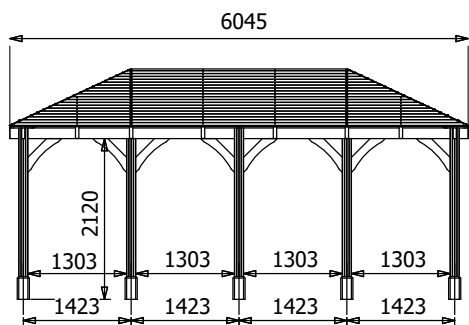

Leviathan Chunky Corner Gazebo

Specification

- **Overall External Dimensions:** 6.02m x 3.22m (19' 10" x 10' 6")
- **External Width:** 6.05m (19' 10")
- **External Depth:** 3.20m (10' 5")
- **Internal Width (Post):** 5.57m (18' 3")
- **Internal Depth (Post):** 2.72m (9' 11")
- **Overall Height:** 3.03m (9' 11")
- **Eaves Height:** 2.12m (6' 11")
- **Timber:** Spruce
- **Uprights:** 120mm x 120mm
- **Roof:** 15mm Shiplap Boards
- **Roof Covering Options:** None, Felt or Shingles

Image shows base product as an example and excludes any wall configurations.