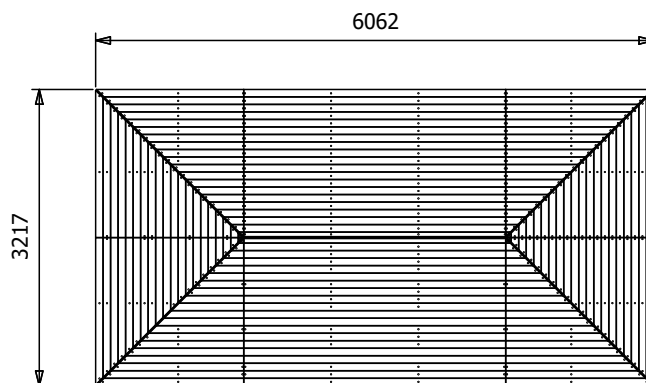

Leviathan Chunky Corner Gazebo

Specification

- **Overall External Dimensions:** 6.02m x 3.22m (19' 10" x 10' 6")
- **External Width:** 6.05m (19' 10")
- **External Depth:** 3.20m (10' 5")
- **Internal Width (Post):** 5.57m (18' 3")
- **Internal Depth (Post):** 2.72m (9' 11")
- **Overall Height:** 3.03m (9' 11")
- **Eaves Height:** 2.12m (6' 11")
- **Timber:** Spruce
- **Uprights:** 120mm x 120mm
- **Roof:** 15mm Shiplap Boards
- **Roof Covering Options:** None, Felt or Shingles

Image shows base product as an example and excludes any wall configurations.