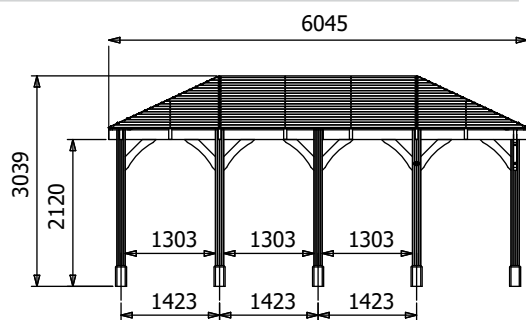

Leviathan Chunky Corner Gazebo

Specification

- **Overall External Dimensions:** 6.02m x 3.22m (19' 10" x 10' 6")
- **External Width:** 6.05m (19' 10")
- **External Depth:** 3.20m (10' 5")
- **Internal Width (Post):** 5.57m (18' 3")
- **Internal Depth (Post):** 2.72m (9' 11")
- **Overall Height:** 3.03m (9' 11")
- **Eaves Height:** 2.12m (6' 11")
- **Timber:** Spruce
- **Uprights:** 120mm x 120mm
- **Roof:** 15mm Shiplap Boards
- **Roof Covering Options:** None, Felt or Shingles

Image shows base product as an example and excludes any wall configurations.