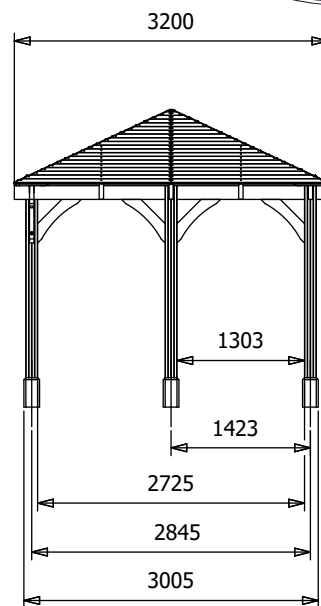

Leviathan Chunky Corner Gazebo

Specification

- **Overall External Dimensions:** 6.02m x 3.22m (19' 10" x 10' 6")
- **External Width:** 6.05m (19' 10")
- **External Depth:** 3.20m (10' 5")
- **Internal Width (Post):** 5.57m (18' 3")
- **Internal Depth (Post):** 2.72m (9' 11")
- **Overall Height:** 3.03m (9' 11")
- **Eaves Height:** 2.12m (6' 11")
- **Timber:** Spruce
- **Uprights:** 120mm x 120mm
- **Roof:** 15mm Shiplap Boards
- **Roof Covering Options:** None, Felt or Shingles

Image shows base product as an example and excludes any wall configurations.