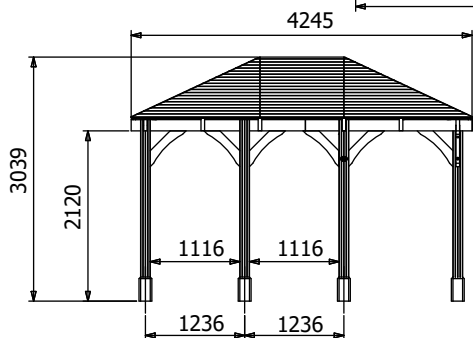

## Specification

- **Overall External Dimensions:** 4.26m x 3.22m (13' 11" x 10' 6")
- **External Width:** 4.25m (13' 11")
- **External Depth:** 3.20m (10' 5")
- **Internal Width (Post):** 3.77m (12' 4")
- **Internal Depth (Post):** 2.73m (8' 11")
- **Ridge Height:** 3.04m (9' 11")
- **Eaves Height:** 2.12m (6' 11")
- **Timber:** Spruce
- **Uprights:** 120mm x 120mm
- **Roof:** 19mm Tongue & Groove Boards
- **Roof Covering Options:** None, Felt or Shingles