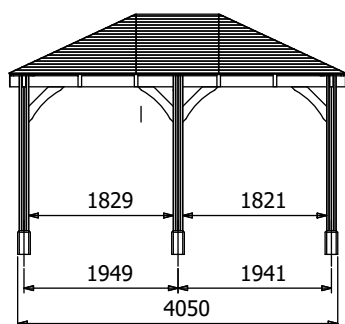

## Specification

- **Overall External Dimensions:** 4.26m x 3.22m (13' 11" x 10' 6")
- **External Width:** 4.25m (13' 11")
- **External Depth:** 3.20m (10' 5")
- **Internal Width (Post):** 3.77m (12' 4")
- **Internal Depth (Post):** 2.73m (8' 11")
- **Ridge Height:** 3.04m (9' 11")
- **Eaves Height:** 2.12m (6' 11")
- **Timber:** Spruce
- **Uprights:** 120mm x 120mm
- **Roof:** 19mm Tongue & Groove Boards
- **Roof Covering Options:** None, Felt or Shingles