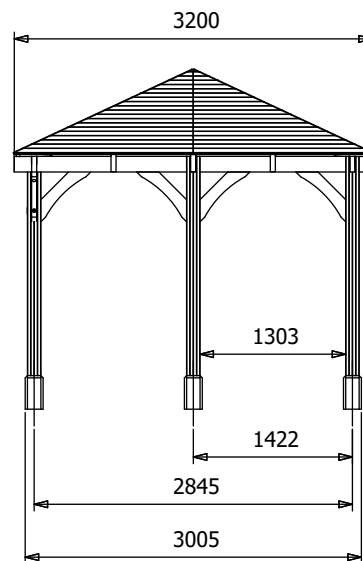

## Specification

- **Overall External Dimensions:** 4.26m x 3.22m (13' 11" x 10' 6")
- **External Width:** 4.25m (13' 11")
- **External Depth:** 3.20m (10' 5")
- **Internal Width (Post):** 3.77m (12' 4")
- **Internal Depth (Post):** 2.73m (8' 11")
- **Ridge Height:** 3.04m (9' 11")
- **Eaves Height:** 2.12m (6' 11")
- **Timber:** Spruce
- **Uprights:** 120mm x 120mm
- **Roof:** 19mm Tongue & Groove Boards
- **Roof Covering Options:** None, Felt or Shingles