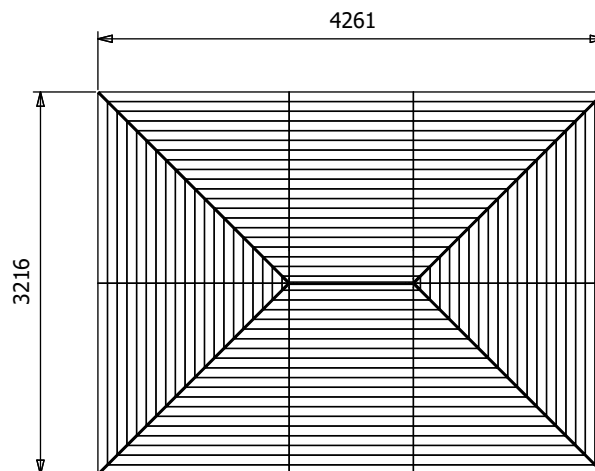

## Specification

- **Overall External Dimensions:** 4.26m x 3.22m (13' 11" x 10' 6")
- **External Width:** 4.25m (13' 11")
- **External Depth:** 3.20m (10' 5")
- **Internal Width (Post):** 3.77m (12' 4")
- **Internal Depth (Post):** 2.73m (8' 11")
- **Ridge Height:** 3.04m (9' 11")
- **Eaves Height:** 2.12m (6' 11")
- **Timber:** Spruce
- **Uprights:** 120mm x 120mm
- **Roof:** 19mm Tongue & Groove Boards
- **Roof Covering Options:** None, Felt or Shingles