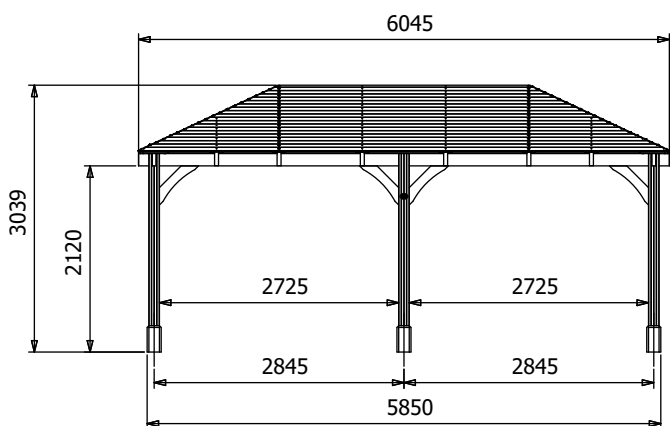

Leviathan Chunky Gazebo

Specification

- **Overall External Dimensions:** 6.06m x 3.22m (19' 10" x 10' 6")
- **External Width:** 6.04m (19' 9")
- **External Depth:** 3.04m (9' 11")
- **Internal Width (Post):** 5.57m (18' 3")
- **Internal Depth (Post):** 2.73m (8' 11")
- **Ridge Height:** 3.04m (9' 11")
- **Eaves Height:** 2.12m (6' 11")
- **Timber:** Spruce
- **Uprights:** 120mm x 120mm
- **Roof:** 19mm Tongue & Groove Boards
- **Roof Covering Options:** None, Felt or Shingles