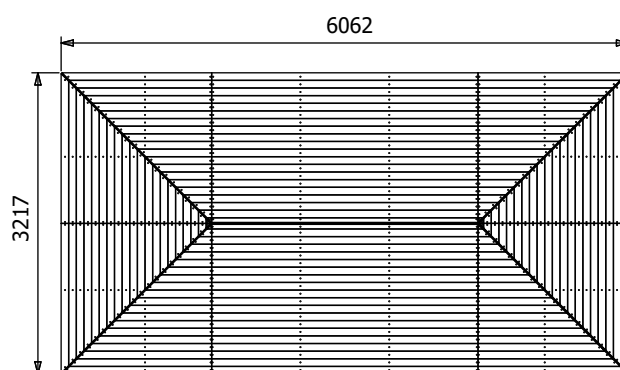

Leviathan Chunky Gazebo

Specification

- **Overall External Dimensions:** 6.06m x 3.22m (19' 10" x 10' 6")
- **External Width:** 6.04m (19' 9")
- **External Depth:** 3.04m (9' 11")
- **Internal Width (Post):** 5.57m (18' 3")
- **Internal Depth (Post):** 2.73m (8' 11")
- **Ridge Height:** 3.04m (9' 11")
- **Eaves Height:** 2.12m (6' 11")
- **Timber:** Spruce
- **Uprights:** 120mm x 120mm
- **Roof:** 19mm Tongue & Groove Boards
- **Roof Covering Options:** None, Felt or Shingles