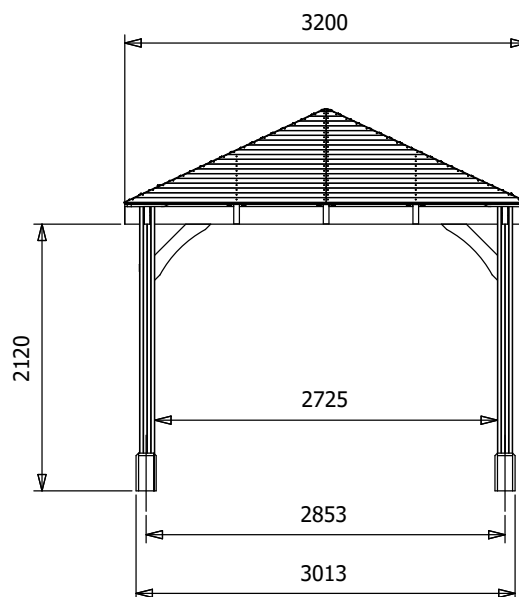

Leviathan Chunky Gazebo

Specification

- **Overall External Dimensions:** 6.06m x 3.22m (19' 10" x 10' 6")
- **External Width:** 6.04m (19' 9")
- **External Depth:** 3.04m (9' 11")
- **Internal Width (Post):** 5.57m (18' 3")
- **Internal Depth (Post):** 2.73m (8' 11")
- **Ridge Height:** 3.04m (9' 11")
- **Eaves Height:** 2.12m (6' 11")
- **Timber:** Spruce
- **Uprights:** 120mm x 120mm
- **Roof:** 19mm Tongue & Groove Boards
- **Roof Covering Options:** None, Felt or Shingles