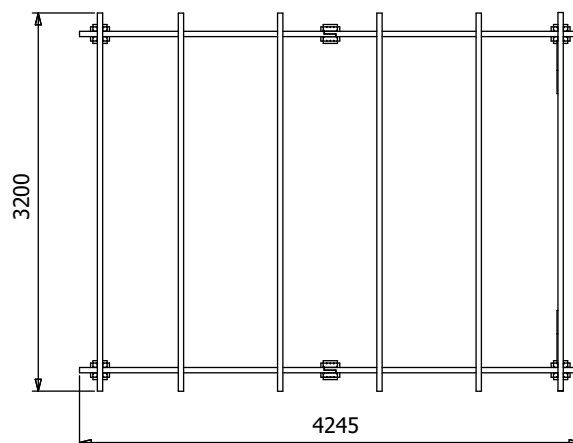

## Specification

- **Overall External Dimensions:** 4.24m x 3.20m (13' 10" x 10' 5")
- **External Width:** 4.07m (13' 4")
- **External Depth:** 3.03m (9' 11")
- **Ridge Height:** 2.33m (7' 7")
- **Eaves Height:** 2.12m (6' 11")
- **Timber:** Spruce
- **Uprights:** 120mm x 120mm