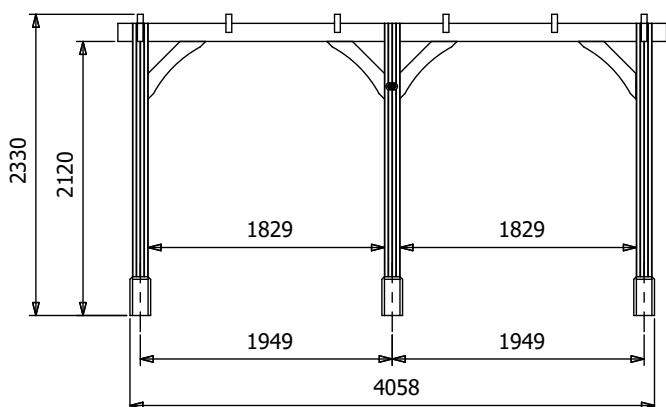

## Specification

- **Overall External Dimensions:** 4.24m x 3.20m (13' 10" x 10' 5")
- **External Width:** 4.07m (13' 4")
- **External Depth:** 3.03m (9' 11")
- **Ridge Height:** 2.33m (7' 7")
- **Eaves Height:** 2.12m (6' 11")
- **Timber:** Spruce
- **Uprights:** 120mm x 120mm