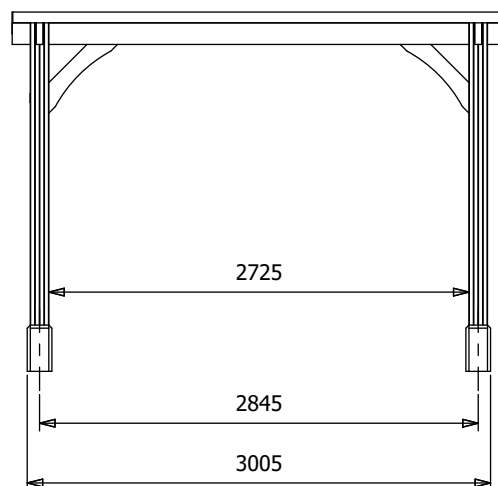

## Specification

- **Overall External Dimensions:** 4.24m x 3.20m (13' 10" x 10' 5")
- **External Width:** 4.07m (13' 4")
- **External Depth:** 3.03m (9' 11")
- **Ridge Height:** 2.33m (7' 7")
- **Eaves Height:** 2.12m (6' 11")
- **Timber:** Spruce
- **Uprights:** 120mm x 120mm