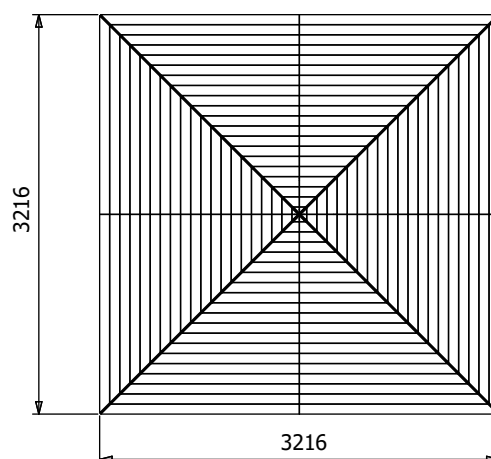

leviathan Chunky Gazebo

Specification

- **Overall External Dimensions:** 3.22m x 3.22m (10' 6" x 10' 6")
- **External Width:** 3.20m (10' 5")
- **External Depth:** 3.20m (10' 5")
- **Internal Width (Post):** 2.73m (8' 11")
- **Internal Depth (Post):** 2.73m (8' 11")
- **Ridge Height:** 3.04m (9' 11")
- **Eaves Height:** 2.12m (6' 11")
- **Timber:** Spruce
- **Uprights:** 120mm x 120mm
- **Roof:** 19mm Tongue & Groove Boards
- **Roof Covering Options:** None, Felt or Shingles