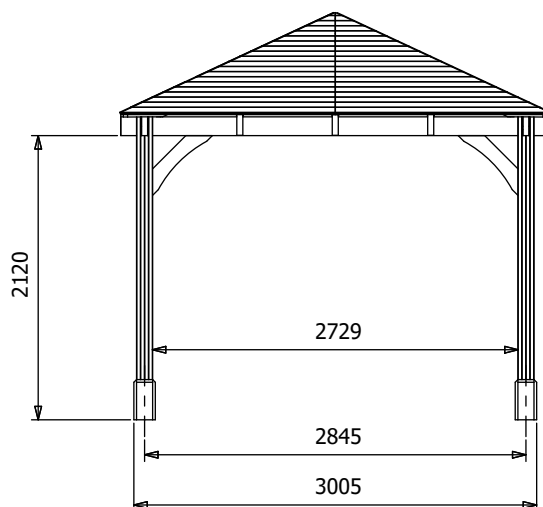

leviathan Chunky Gazebo

Specification

- **Overall External Dimensions:** 3.22m x 3.22m (10' 6" x 10' 6")
- **External Width:** 3.20m (10' 5")
- **External Depth:** 3.20m (10' 5")
- **Internal Width (Post):** 2.73m (8' 11")
- **Internal Depth (Post):** 2.73m (8' 11")
- **Ridge Height:** 3.04m (9' 11")
- **Eaves Height:** 2.12m (6' 11")
- **Timber:** Spruce
- **Uprights:** 120mm x 120mm
- **Roof:** 19mm Tongue & Groove Boards
- **Roof Covering Options:** None, Felt or Shingles