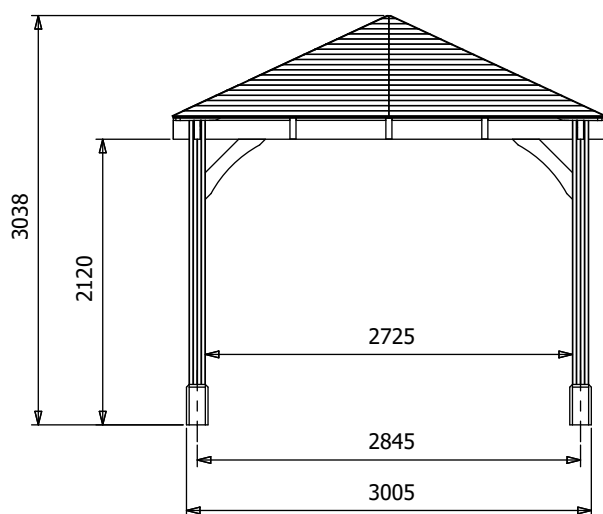

leviathan Chunky Gazebo

Specification

- **Overall External Dimensions:** 3.22m x 3.22m (10' 6" x 10' 6")
- **External Width:** 3.20m (10' 5")
- **External Depth:** 3.20m (10' 5")
- **Internal Width (Post):** 2.73m (8' 11")
- **Internal Depth (Post):** 2.73m (8' 11")
- **Ridge Height:** 3.04m (9' 11")
- **Eaves Height:** 2.12m (6' 11")
- **Timber:** Spruce
- **Uprights:** 120mm x 120mm
- **Roof:** 19mm Tongue & Groove Boards
- **Roof Covering Options:** None, Felt or Shingles