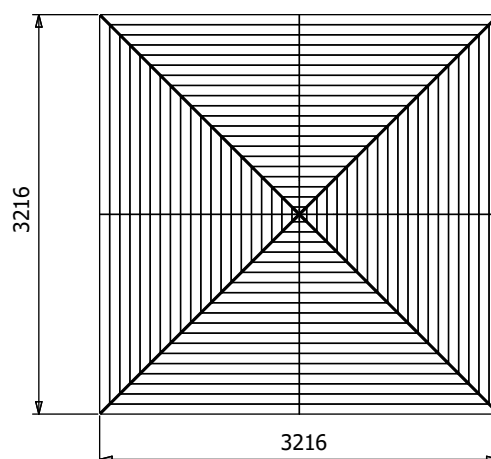

## Specification

- **Overall External Dimensions:** 3.22m x 3.22m (10' 6" x 10' 6")
- **External Width:** 3.20m (10' 5")
- **External Depth:** 3.20m (10' 5")
- **Internal Width (Post):** 2.73m (8' 11")
- **Internal Depth (Post):** 2.73m (8' 11")
- **Ridge Height:** 3.04m (9' 11")
- **Eaves Height:** 2.12m (6' 11")
- **Timber:** Spruce
- **Uprights:** 120mm x 120mm
- **Roof:** 19mm Tongue & Groove Boards
- **Roof Covering Options:** None, Felt or Shingles