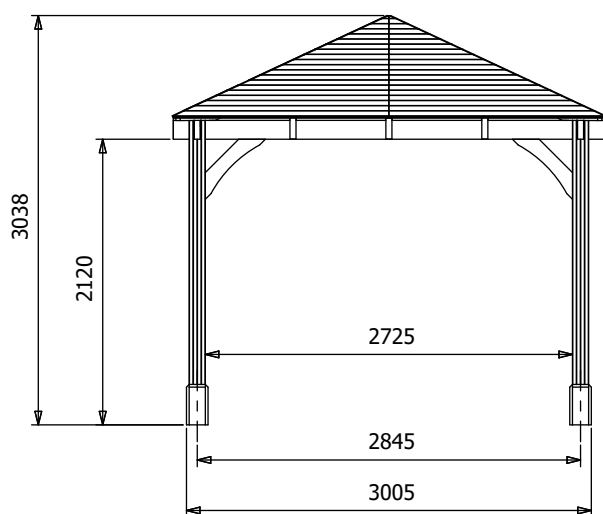

## Specification

- **Overall External Dimensions:** 3.22m x 3.22m (10' 6" x 10' 6")
- **External Width:** 3.20m (10' 5")
- **External Depth:** 3.20m (10' 5")
- **Internal Width (Post):** 2.73m (8' 11")
- **Internal Depth (Post):** 2.73m (8' 11")
- **Ridge Height:** 3.04m (9' 11")
- **Eaves Height:** 2.12m (6' 11")
- **Timber:** Spruce
- **Uprights:** 120mm x 120mm
- **Roof:** 19mm Tongue & Groove Boards
- **Roof Covering Options:** None, Felt or Shingles