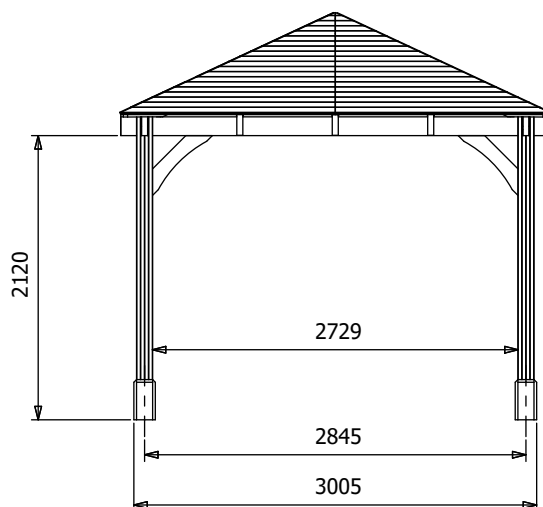

## Specification

- **Overall External Dimensions:** 3.22m x 3.22m (10' 6" x 10' 6")
- **External Width:** 3.20m (10' 5")
- **External Depth:** 3.20m (10' 5")
- **Internal Width (Post):** 2.73m (8' 11")
- **Internal Depth (Post):** 2.73m (8' 11")
- **Ridge Height:** 3.04m (9' 11")
- **Eaves Height:** 2.12m (6' 11")
- **Timber:** Spruce
- **Uprights:** 120mm x 120mm
- **Roof:** 19mm Tongue & Groove Boards
- **Roof Covering Options:** None, Felt or Shingles