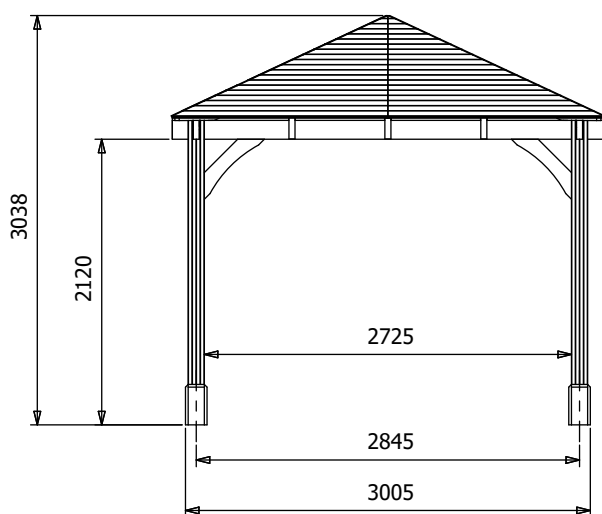

leviathan Chunky Gazebo

Specification

- **Overall External Dimensions:** 3.22m x 3.22m (10' 6" x 10' 6")
- **External Width:** 3.20m (10' 5")
- **External Depth:** 3.20m (10' 5")
- **Internal Width (Post):** 2.73m (8' 11")
- **Internal Depth (Post):** 2.73m (8' 11")
- **Ridge Height:** 3.04m (9' 11")
- **Eaves Height:** 2.12m (6' 11")
- **Timber:** Spruce
- **Uprights:** 120mm x 120mm
- **Roof:** 19mm Tongue & Groove Boards
- **Roof Covering Options:** None, Felt or Shingles